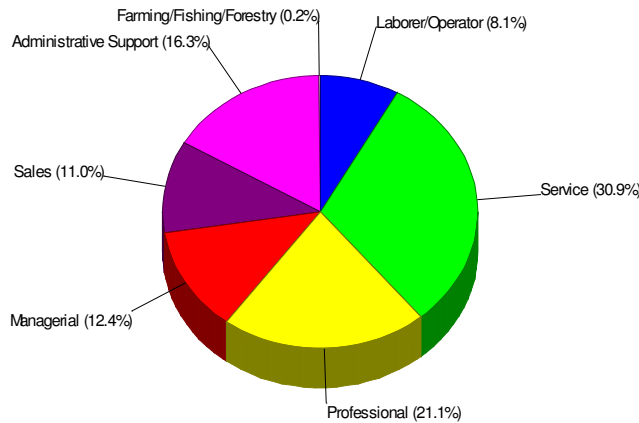

Employment For Lehigh County

Average Travel Time To Work = 23.9 Minutes