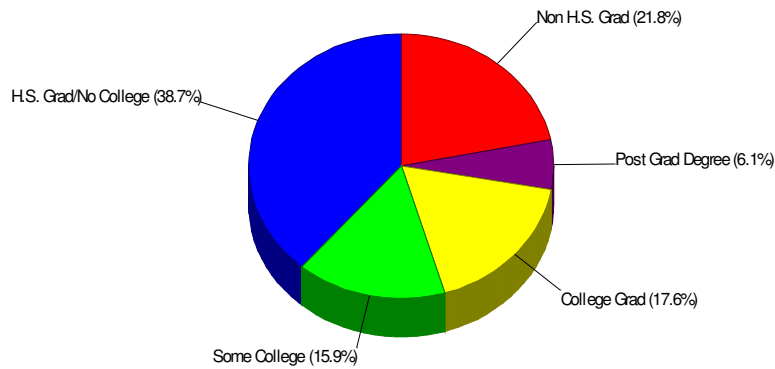

### Age Breakdown For City of Allentown Average Age = 34.5 Years

### Household Characteristics For City of Allentown

**40.2% Married**  
**29.4% With Children**

Prepared by RE/MAX Real Estate

## Adult Education Level For City of Allentown

**78.2% High School Graduates  
23.7% College Graduates**