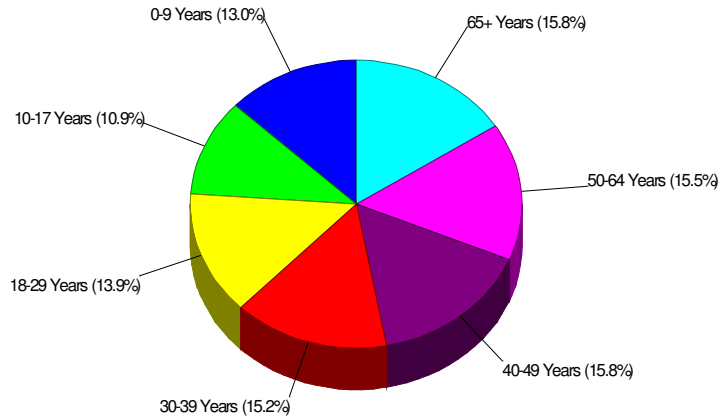

Age Breakdown For Lehigh County Average Age = 38.2 Years