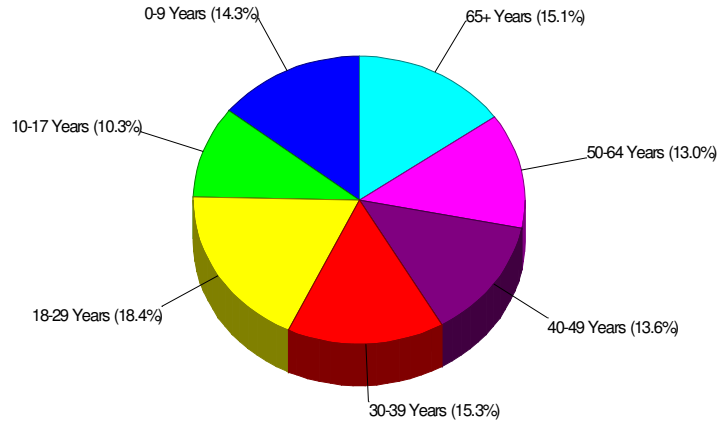

## Area Facts

## Income For City of Allentown

## Population For City of Allentown

### Age Breakdown For City of Allentown Average Age = 34.5 Years