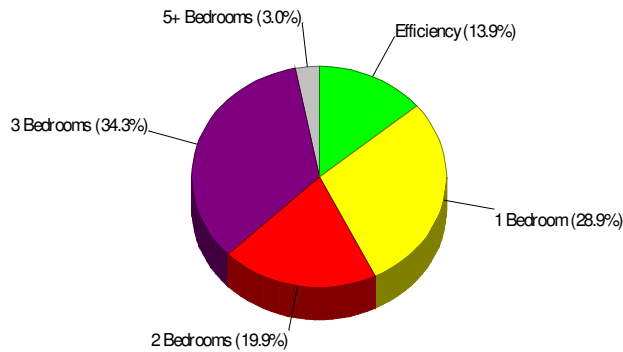

Type of Dwelling

Home Ownership For Neighborhood Within City of Allentown

Owner Occupied Households = 73.5%
Median Housing Value = \$183,944
Median Number of Bedrooms = 3

Home Size Breakdown

Prepared by RE/MAX Real Estate

Rental For Neighborhood Within City of Allentown

Renter Occupied Households = 26.5%
Median Monthly Rent = \$725
Median Number of Bedrooms = 2

Home Size Breakdown

Home Sales Pricing Pattern (Closest 20)

Median Price = \$99,000
Average Price = \$101,053