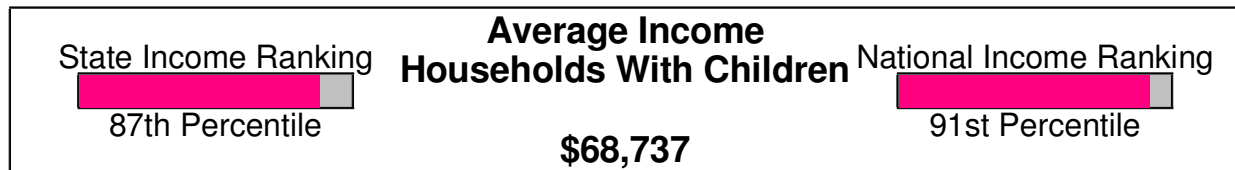

Income For Lehigh County