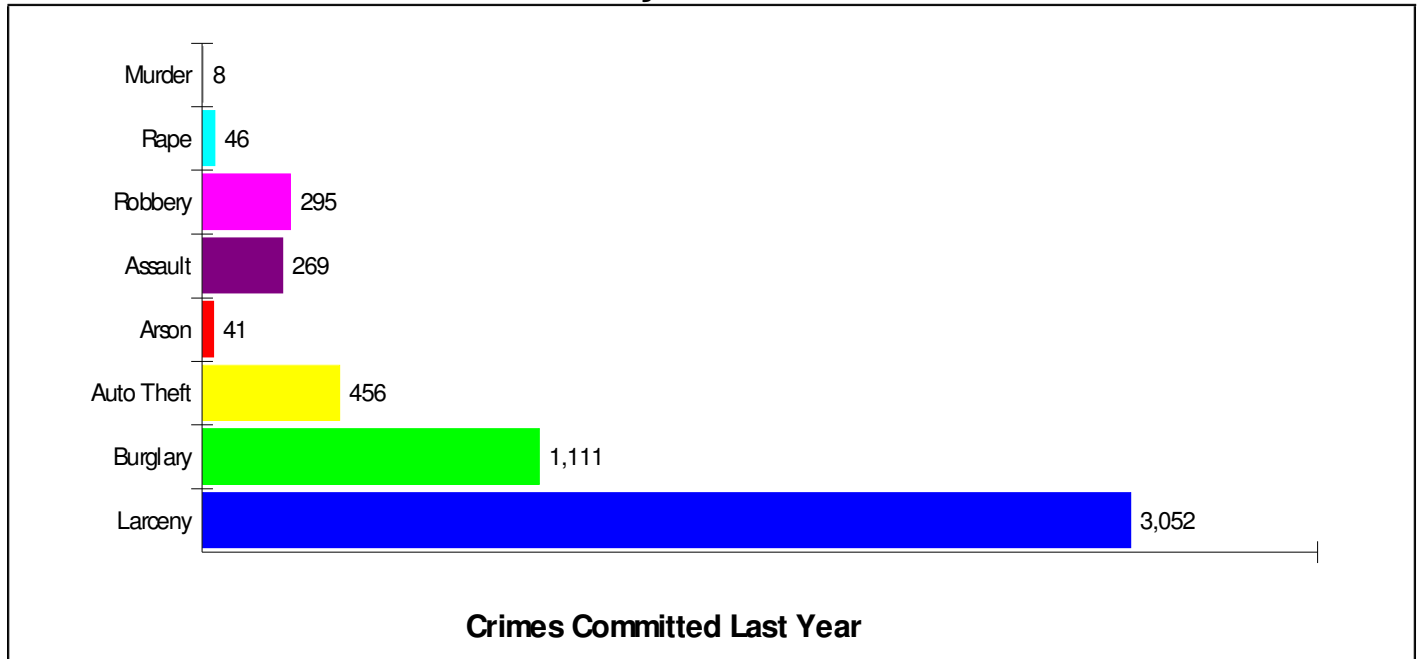

Crime Incidents For City of Allentown