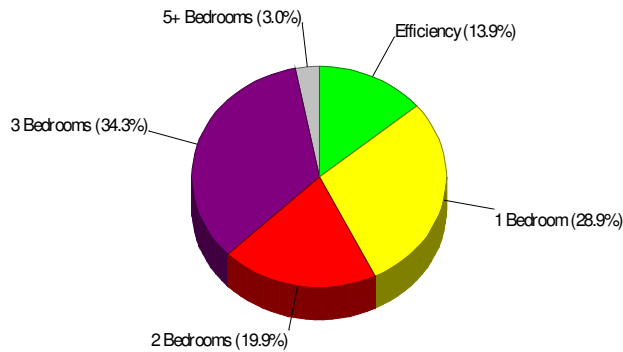

Rental For Neighborhood Within City of Allentown

Renter Occupied Households = 26.5%
Median Monthly Rent = $725
Median Number of Bedrooms = 2

Home Size Breakdown