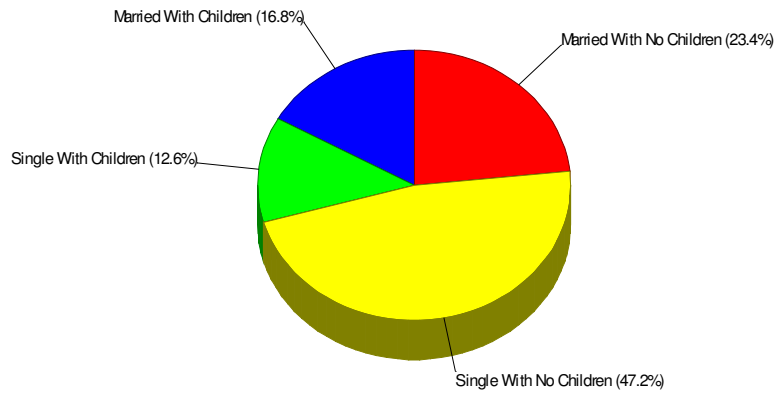

Area Facts

Allentown, City of

Prepared by RE/MAX Real Estate

Income For City of Allentown

Population For City of Allentown

Age Breakdown For City of Allentown Average Age = 34.5 Years

Household Characteristics For City of Allentown

40.2% Married
29.4% With Children

Prepared by RE/MAX Real Estate

Adult Education Level For City of Allentown

**78.2% High School Graduates
23.7% College Graduates**

Employment For City of Allentown

Average Travel Time To Work = 23.2 Minutes