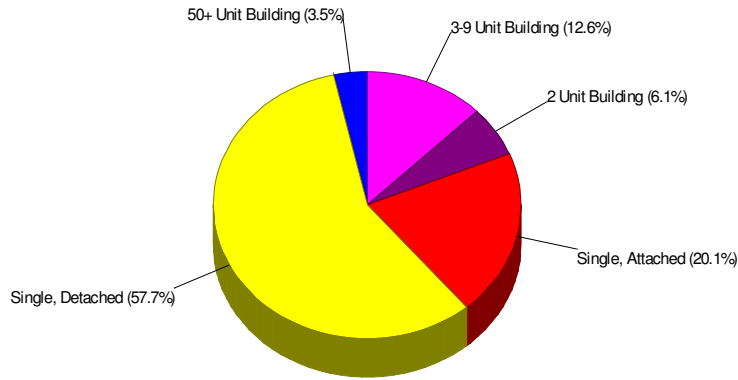

Housing Characteristics For Neighborhood Within City of Allentown

Average Age of Housing 44 years

Type of Dwelling

Home Ownership For Neighborhood Within City of Allentown

Owner Occupied Households = 73.5%
Median Housing Value = $183,944
Median Number of Bedrooms = 3