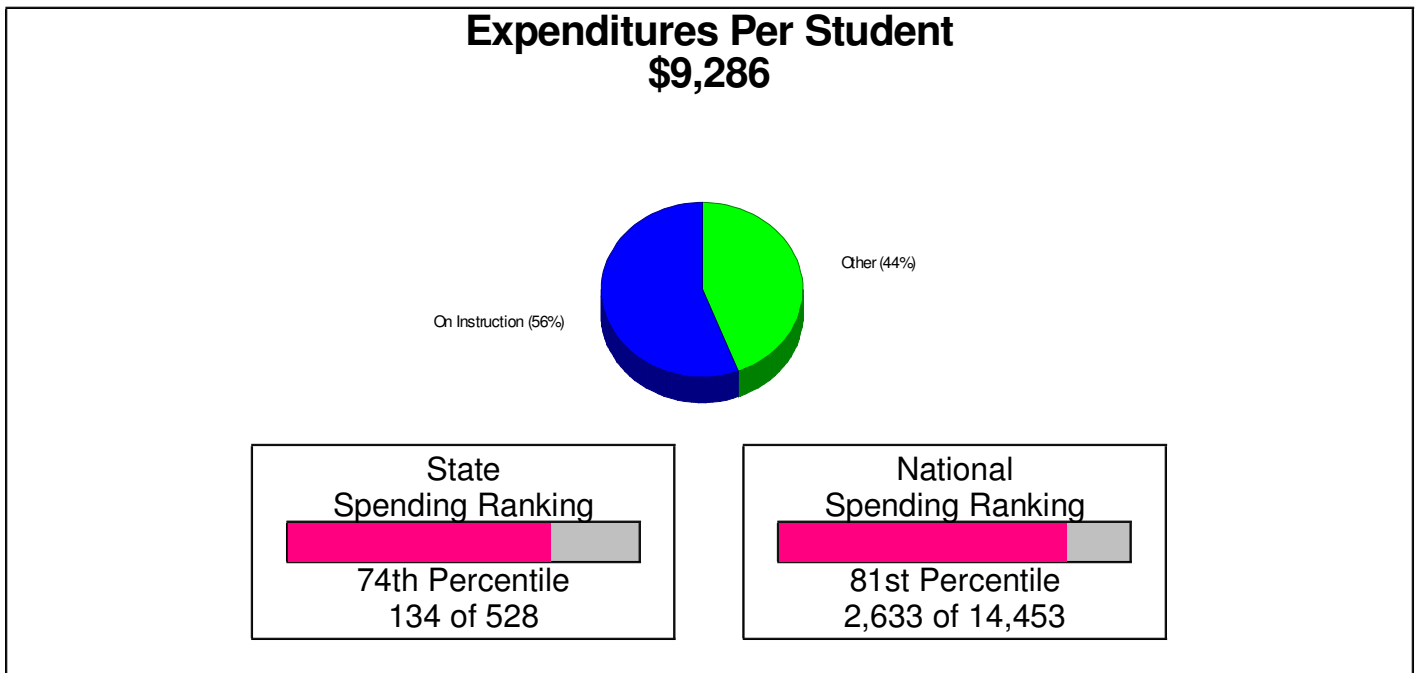

School Expenditures FOR ALLENTOWN CITY SCHOOLS

Expenditures Per Student
$9,286