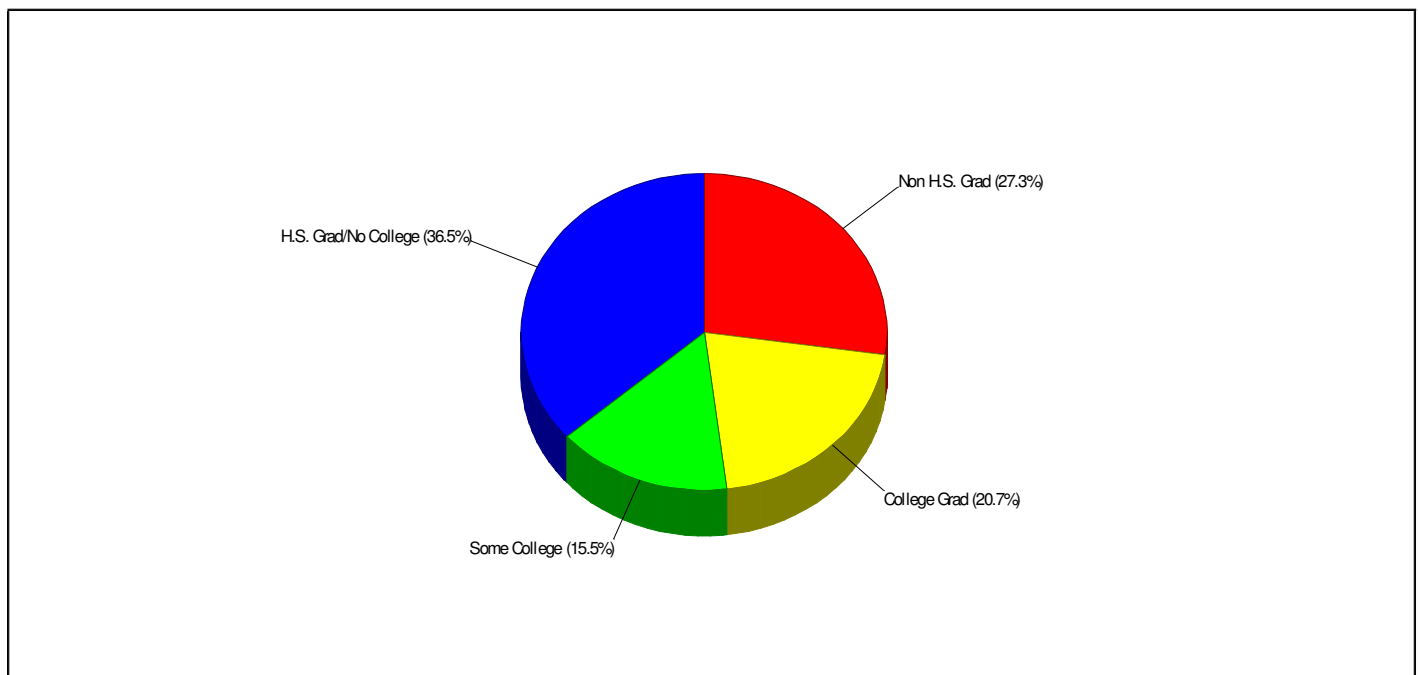

Parent Education Level FOR ALLENTOWN CITY SCHOOLS

Prepared by RE/MAX Real Estate