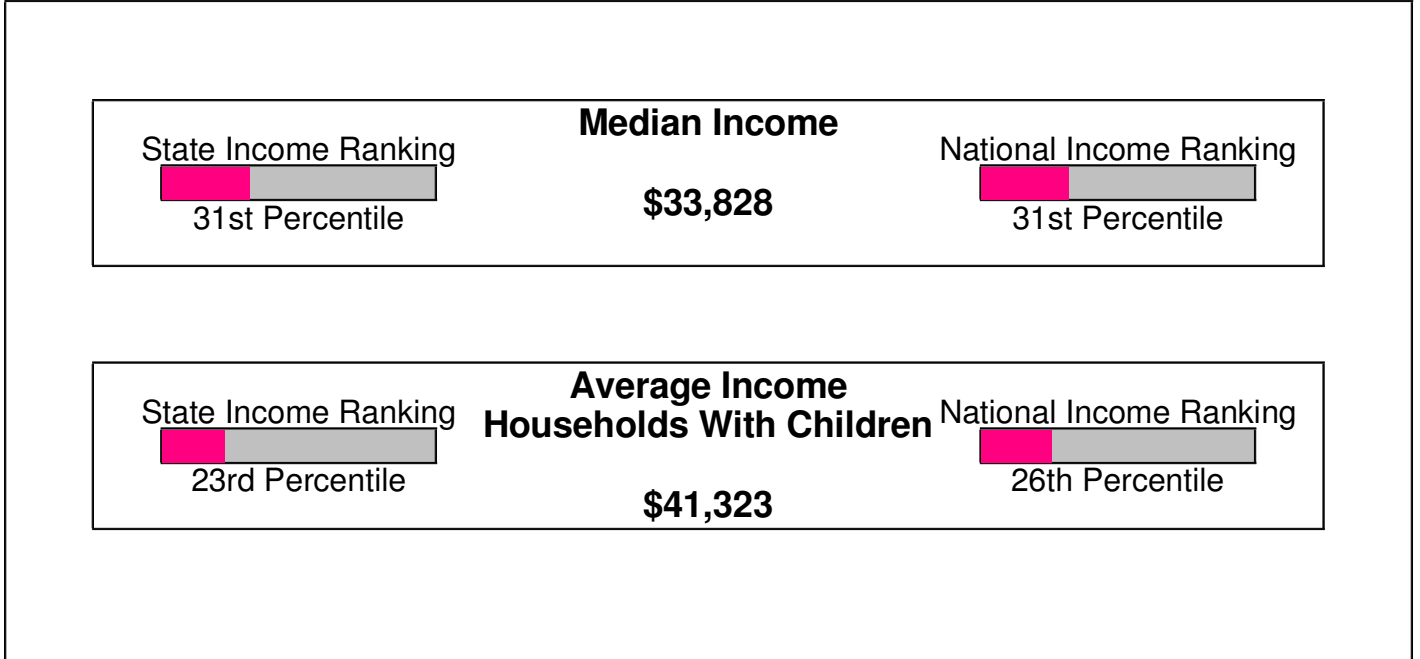

Area Facts

Allentown, City of

Prepared by RE/MAX Real Estate

Income For City of Allentown

Population For City of Allentown

Age Breakdown For City of Allentown Average Age = 34.5 Years

Household Characteristics For City of Allentown

40.2% Married
29.4% With Children

Prepared by RE/MAX Real Estate

Adult Education Level For City of Allentown

**78.2% High School Graduates
23.7% College Graduates**

Employment For City of Allentown

Average Travel Time To Work = 23.2 Minutes