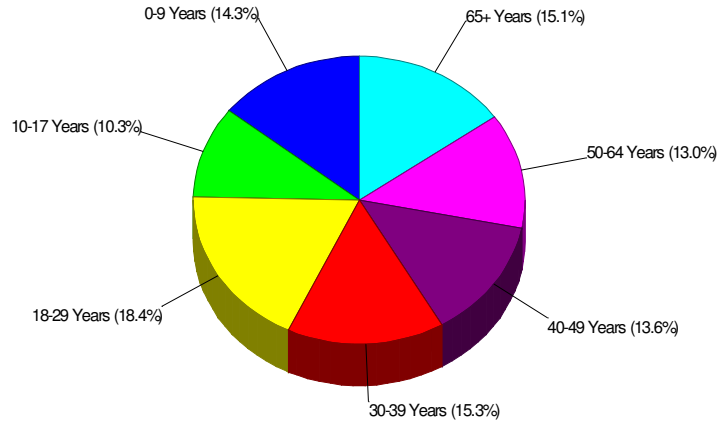

Area Facts

Allentown, City of

Prepared by RE/MAX Real Estate

Income For City of Allentown

Population For City of Allentown

Age Breakdown For City of Allentown Average Age = 34.5 Years

Household Characteristics For City of Allentown

40.2% Married
29.4% With Children

Prepared by RE/MAX Real Estate

Adult Education Level For City of Allentown

**78.2% High School Graduates
23.7% College Graduates**

Employment For City of Allentown

Average Travel Time To Work = 23.2 Minutes