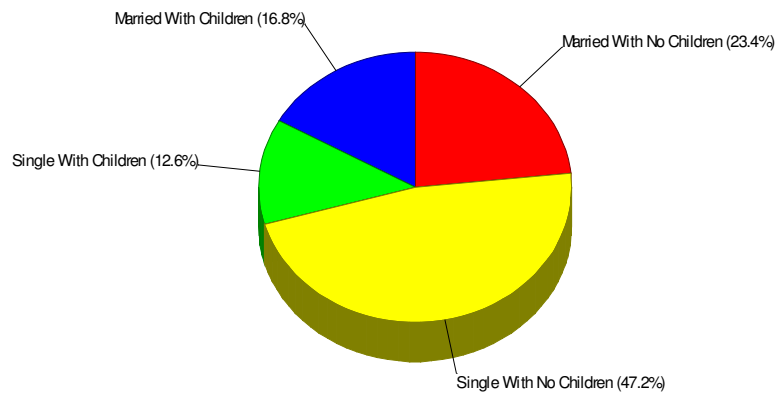

Prepared by RE/MAX Real Estate