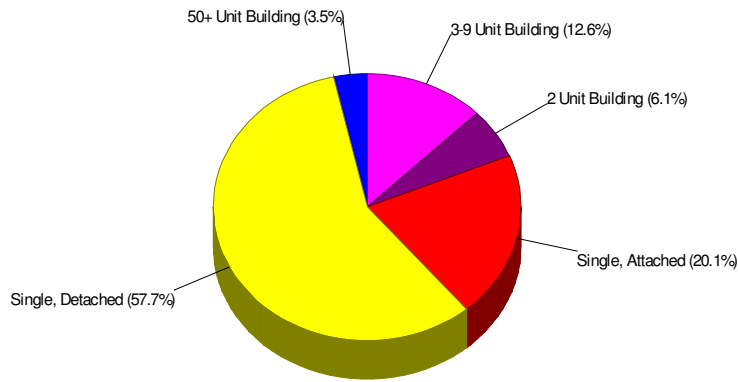

Type of Dwelling

Home Ownership For Neighborhood Within City of Allentown

Owner Occupied Households = 73.5%
Median Housing Value = \$183,944
Median Number of Bedrooms = 3

Home Size Breakdown

Prepared by RE/MAX Real Estate