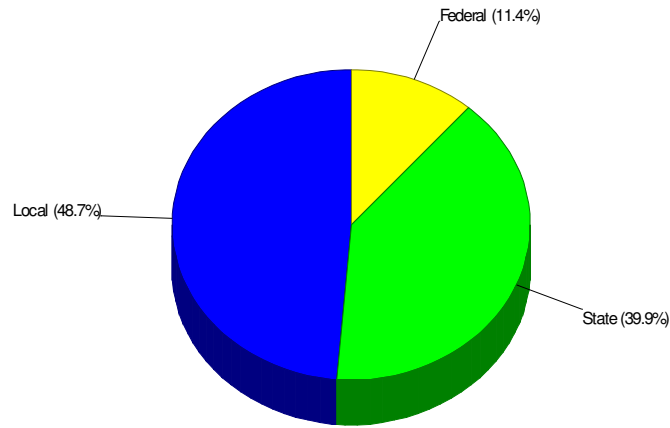

School Funding FOR ALLENTOWN CITY SCHOOLS