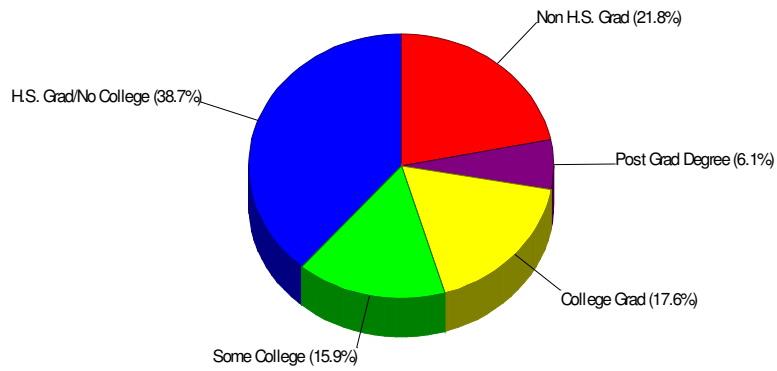

Area Facts

Allentown, City of

Prepared by RE/MAX Real Estate

Income For City of Allentown

Population For City of Allentown

Age Breakdown For City of Allentown Average Age = 34.5 Years

Household Characteristics For City of Allentown

40.2% Married
29.4% With Children

Prepared by RE/MAX Real Estate

Adult Education Level For City of Allentown

**78.2% High School Graduates
23.7% College Graduates**

Employment For City of Allentown

Average Travel Time To Work = 23.2 Minutes