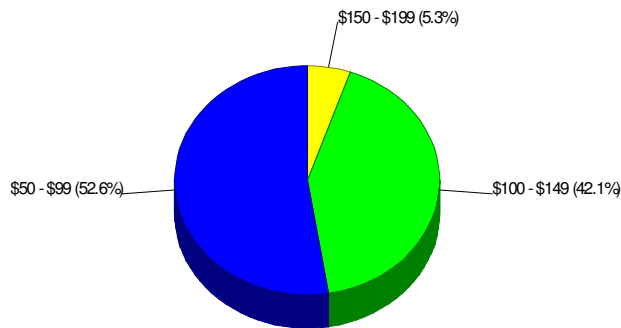

Rental For Neighborhood Within City of Allentown

Renter Occupied Households = 26.5%
Median Monthly Rent = \$725
Median Number of Bedrooms = 2

Home Size Breakdown

Home Sales Pricing Pattern (Closest 20)

Median Price = \$99,000
Average Price = \$101,053