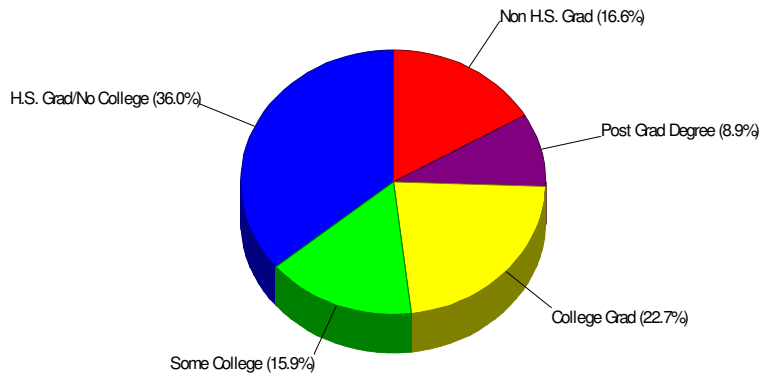

53.6% Married
30.9% With Children

Prepared by RE/MAX Real Estate

Adult Education Level For Lehigh County

**83.4% High School Graduates
31.6% College Graduates**

Employment For Lehigh County

Average Travel Time To Work = 23.9 Minutes