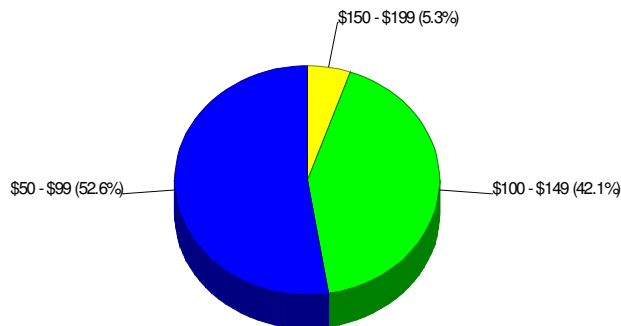

Home Sales Pricing Pattern (Closest 20)

Median Price = $99,000
Average Price = $101,053

**Dollars In Thousands
Homes Sold In Past Year**

Prepared by RE/MAX Real Estate