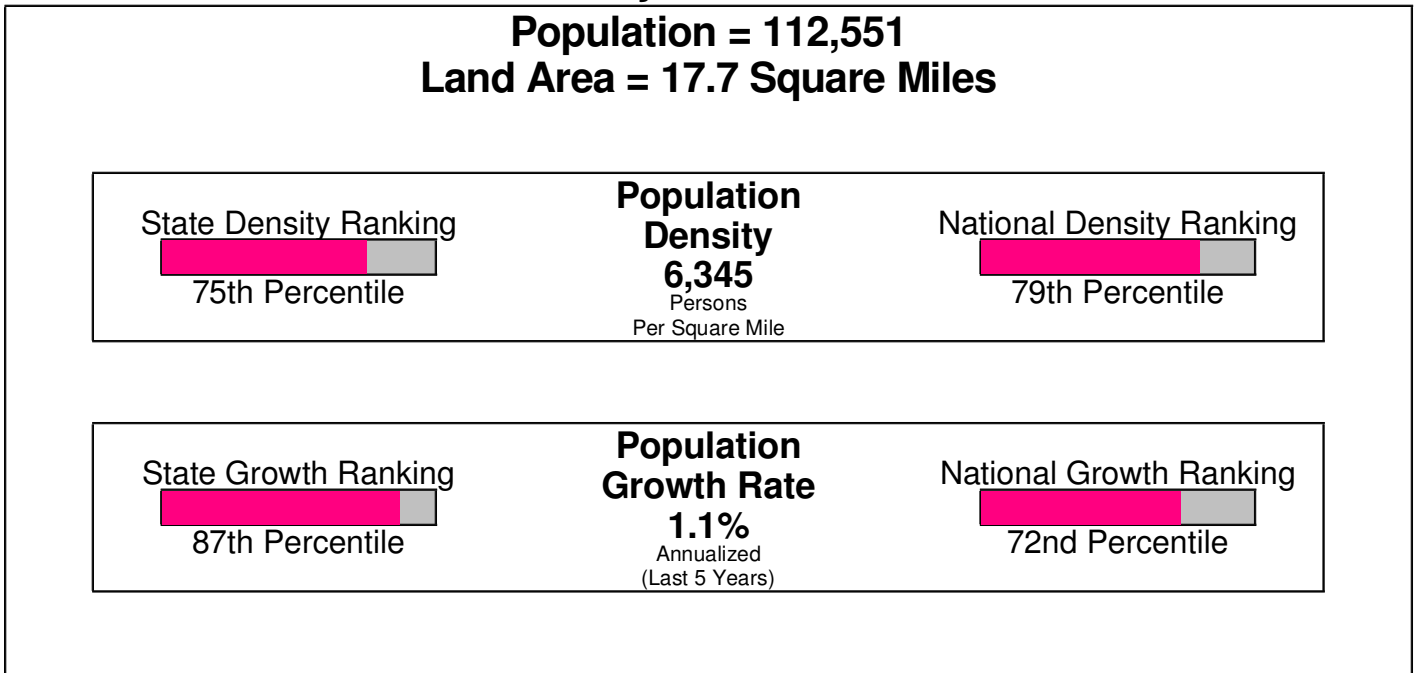

Area Facts

Allentown, City of

Prepared by RE/MAX Real Estate

Income For City of Allentown

Population For City of Allentown

Age Breakdown For City of Allentown Average Age = 34.5 Years

Household Characteristics For City of Allentown