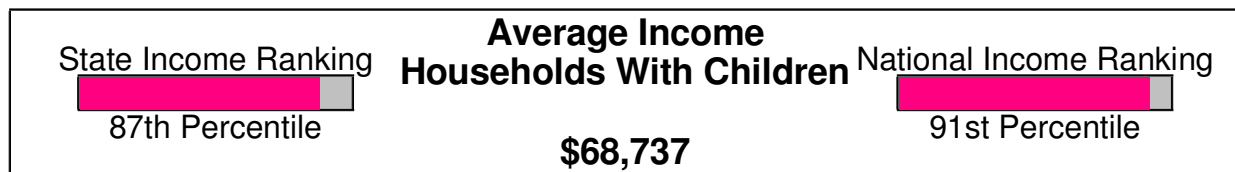

Income For Lehigh County