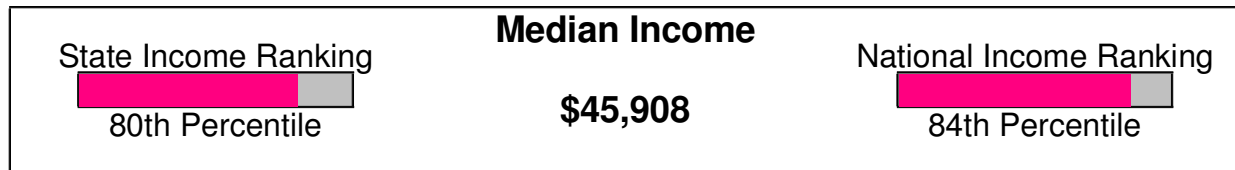

Income For Lehigh County