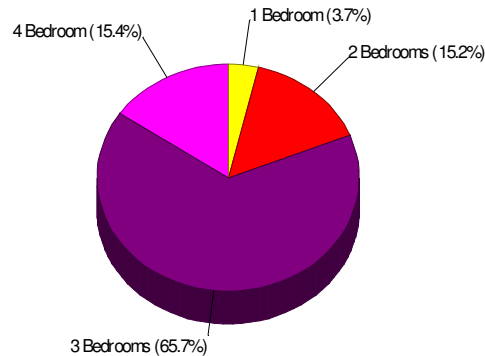

## Home Ownership For Neighborhood Within City of Allentown

**Owner Occupied Households = 73.5%**  
**Median Housing Value = \$183,944**  
**Median Number of Bedrooms = 3**

**Home Size Breakdown**

Prepared by RE/MAX Real Estate