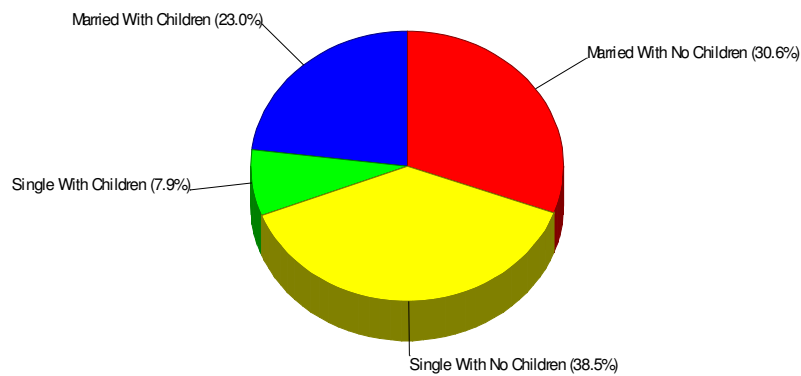

Prepared by RE/MAX Real Estate