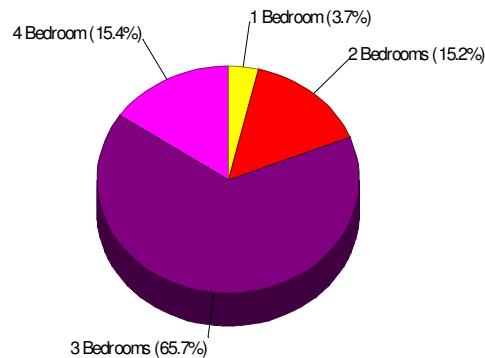

Gender: Coed

Student/Teacher Ratio: 9.7 to 1

Housing Information

Allentown, City of

Prepared by RE/MAX Real Estate

Housing Characteristics For Neighborhood Within City of Allentown

Average Age of Housing 44 years

Type of Dwelling

Home Ownership For Neighborhood Within City of Allentown

Owner Occupied Households = 73.5%
Median Housing Value = \$183,944
Median Number of Bedrooms = 3

Home Size Breakdown

Prepared by RE/MAX Real Estate