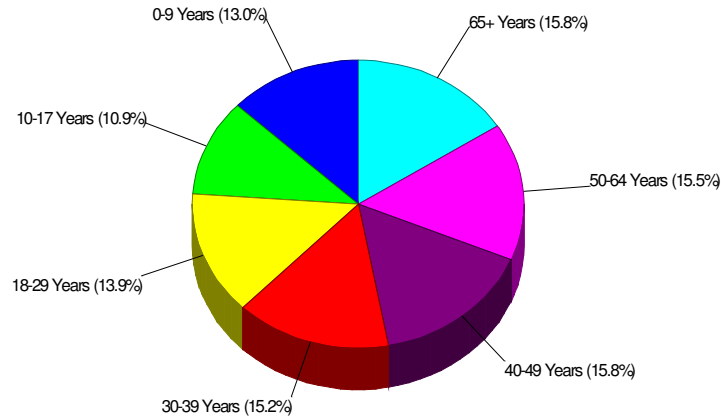

Prepared by RE/MAX Real Estate

Income For Lehigh County

Population For Lehigh County

Population = 330,433
Land Area = 346.7 Square Miles

Age Breakdown For Lehigh County Average Age = 38.2 Years

Household Characteristics For Lehigh County