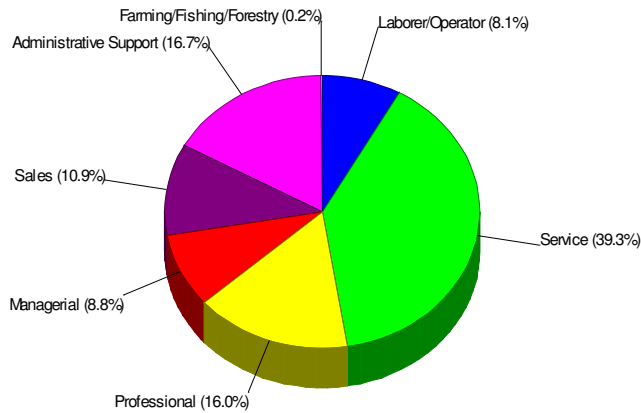

Area Facts

Allentown, City of

Prepared by RE/MAX Real Estate

Income For City of Allentown

Population For City of Allentown

Age Breakdown For City of Allentown Average Age = 34.5 Years

Household Characteristics For City of Allentown

40.2% Married
29.4% With Children

Prepared by RE/MAX Real Estate

Adult Education Level For City of Allentown

**78.2% High School Graduates
23.7% College Graduates**

Employment For City of Allentown

Average Travel Time To Work = 23.2 Minutes