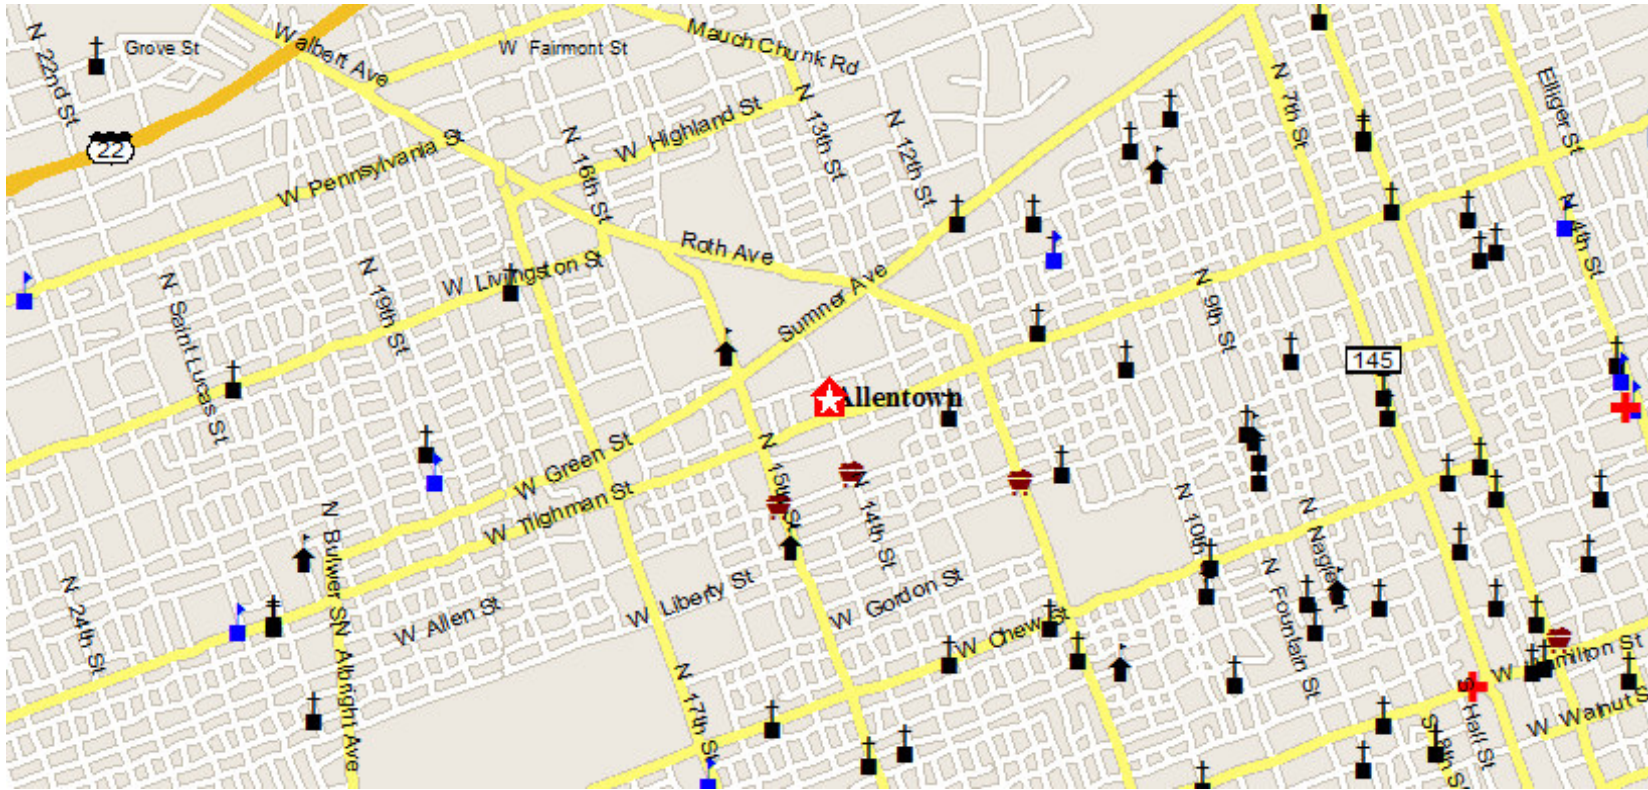

ALLENTOWN, CITY OF, PA