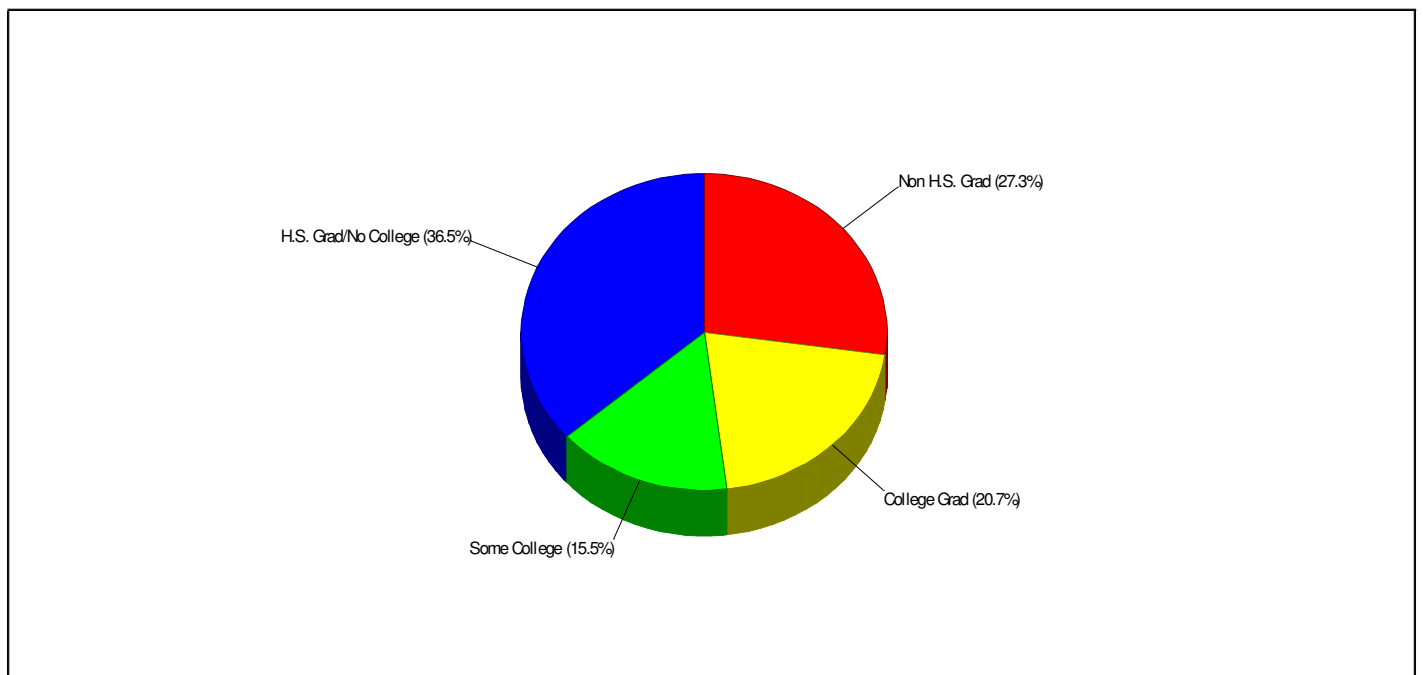

Parent Education Level FOR ALLENTOWN CITY SCHOOLS

Prepared by RE/MAX Real Estate