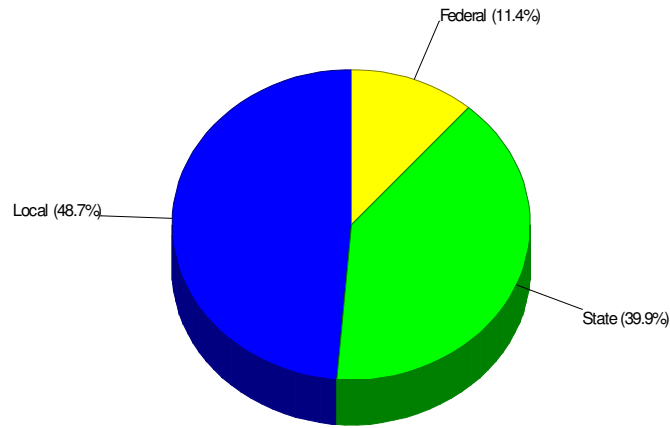

Average SAT Scores: 899 (Math 458 Verbal 441)
National Merit Finalists: 1

School Expenditures FOR ALLENTOWN CITY SCHOOLS

Expenditures Per Student
\$9,286

Prepared by RE/MAX Real Estate

School Funding FOR ALLENTOWN CITY SCHOOLS