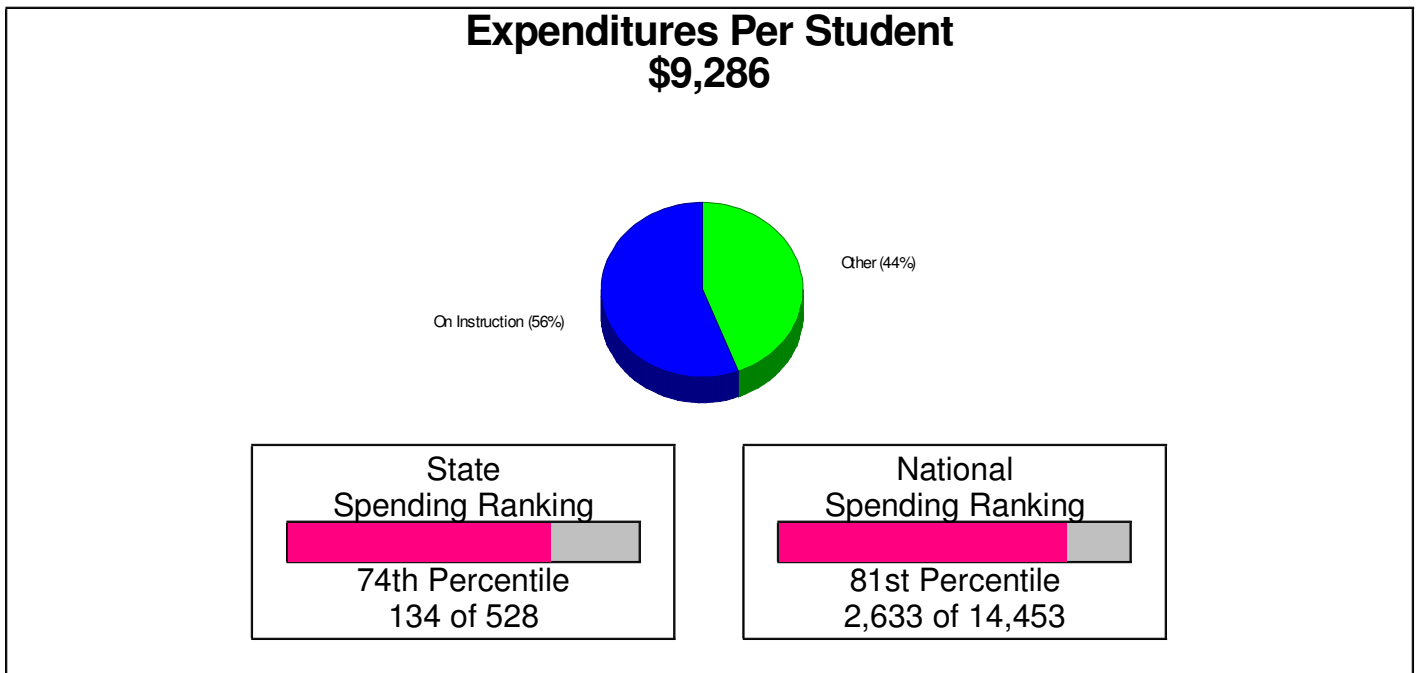

School Expenditures FOR ALLENTOWN CITY SCHOOLS

Expenditures Per Student
$9,286

Prepared by RE/MAX Real Estate