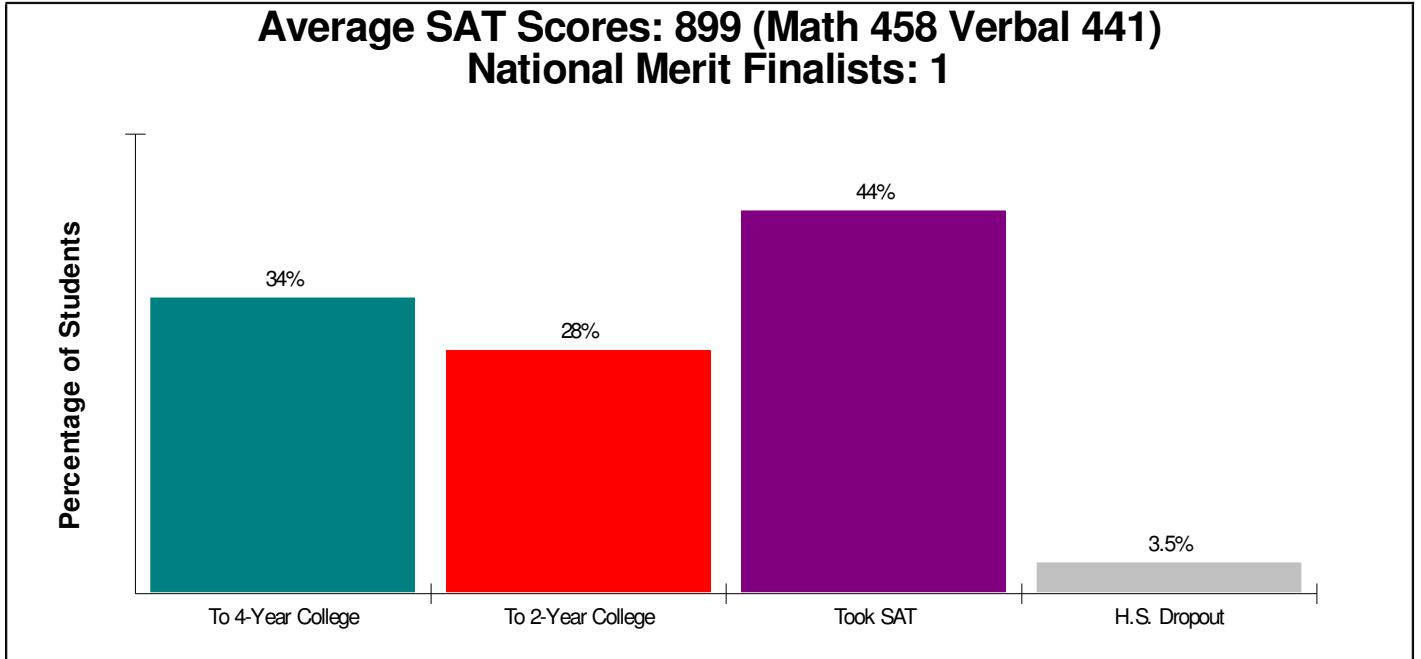

High School Statistics FOR ALLENTOWN CITY SCHOOLS

Average SAT Scores: 899 (Math 458 Verbal 441)
National Merit Finalists: 1