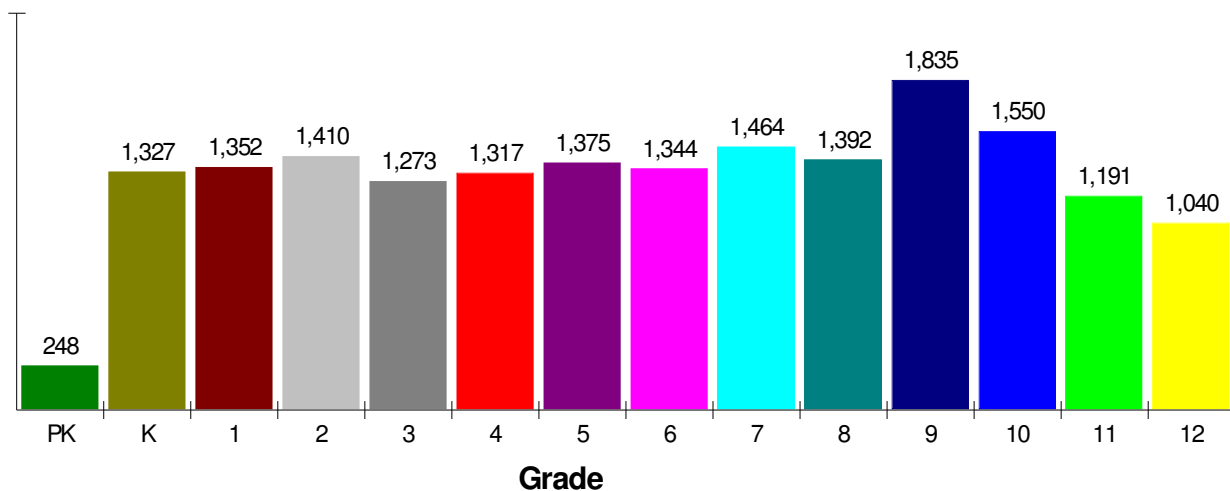

General Facts FOR ALLENTOWN CITY SCHOOLS

ALLENTOWN CITY SCHOOLS
PO BOX 328
ALLENTOWN, PA 18105

Type:	(484)765-4000	Independent Local District
Grade Range:		PK - 12
Schools:		22
Teacher:		916
Students:		18,118
Student/Teacher Ratio:		19.8 To 1
Student/Librarian Ratio:		1,207.9 To 1
Secondary Student/Guidance Ratio:		267.4 To 1

Student Enrollment By Grade FOR ALLENTOWN CITY SCHOOLS

Total Enrollment = 18,118

National Enrollment Ranking: 440 of 15,679 (97th Percentile)
State Enrollment Ranking: 4 of 529 (99th Percentile)