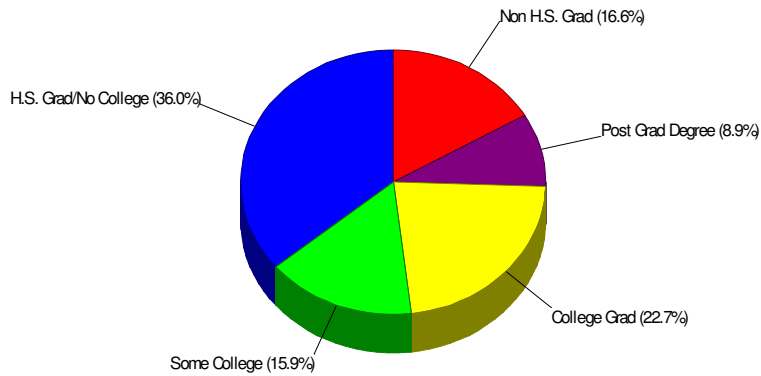

53.6% Married
30.9% With Children

Adult Education Level For Lehigh County

**83.4% High School Graduates
31.6% College Graduates**

Employment For Lehigh County

Average Travel Time To Work = 23.9 Minutes

Occupation