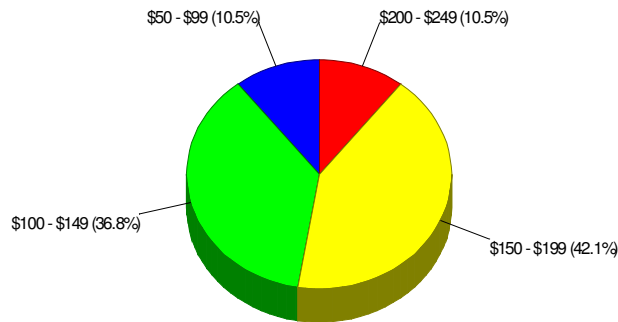

Type of Dwelling

Home Ownership For Neighborhood Within City of Bethlehem

Owner Occupied Households = 73.5%
Median Housing Value = \$161,413
Median Number of Bedrooms = 3

Home Size Breakdown

Prepared by RE/MAX Real Estate

Rental

For Neighborhood Within City of Bethlehem

Renter Occupied Households = 26.5%
Median Monthly Rent = \$600
Median Number of Bedrooms = 2

Home Size Breakdown

Home Sales Pricing Pattern (Closest 20)

Median Price = \$150,000
Average Price = \$151,526