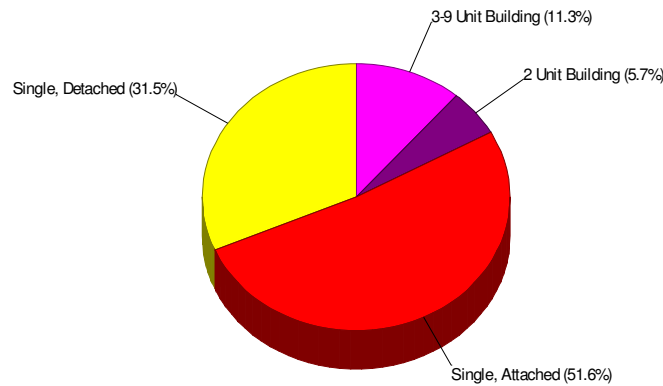

Type of Dwelling

Home Ownership For Neighborhood Within City of Bethlehem

Owner Occupied Households = 73.5%
Median Housing Value = \$161,413
Median Number of Bedrooms = 3

Home Size Breakdown

Prepared by RE/MAX Real Estate