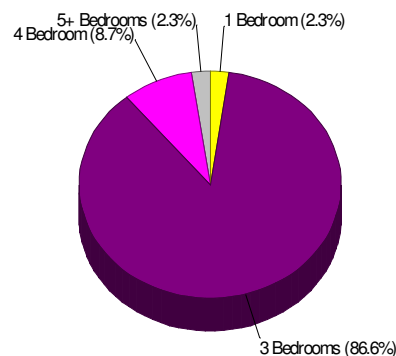

Gender: Coed

Student/Teacher Ratio: 8.3 to 1

Housing Information

Bethlehem, City of (Lehigh County)

Prepared by RE/MAX Real Estate

Housing Characteristics For Neighborhood Within City of Bethlehem

Average Age of Housing 61 years

Type of Dwelling

Home Ownership For Neighborhood Within City of Bethlehem

Owner Occupied Households = 73.5%
Median Housing Value = \$161,413
Median Number of Bedrooms = 3

Home Size Breakdown

Prepared by RE/MAX Real Estate