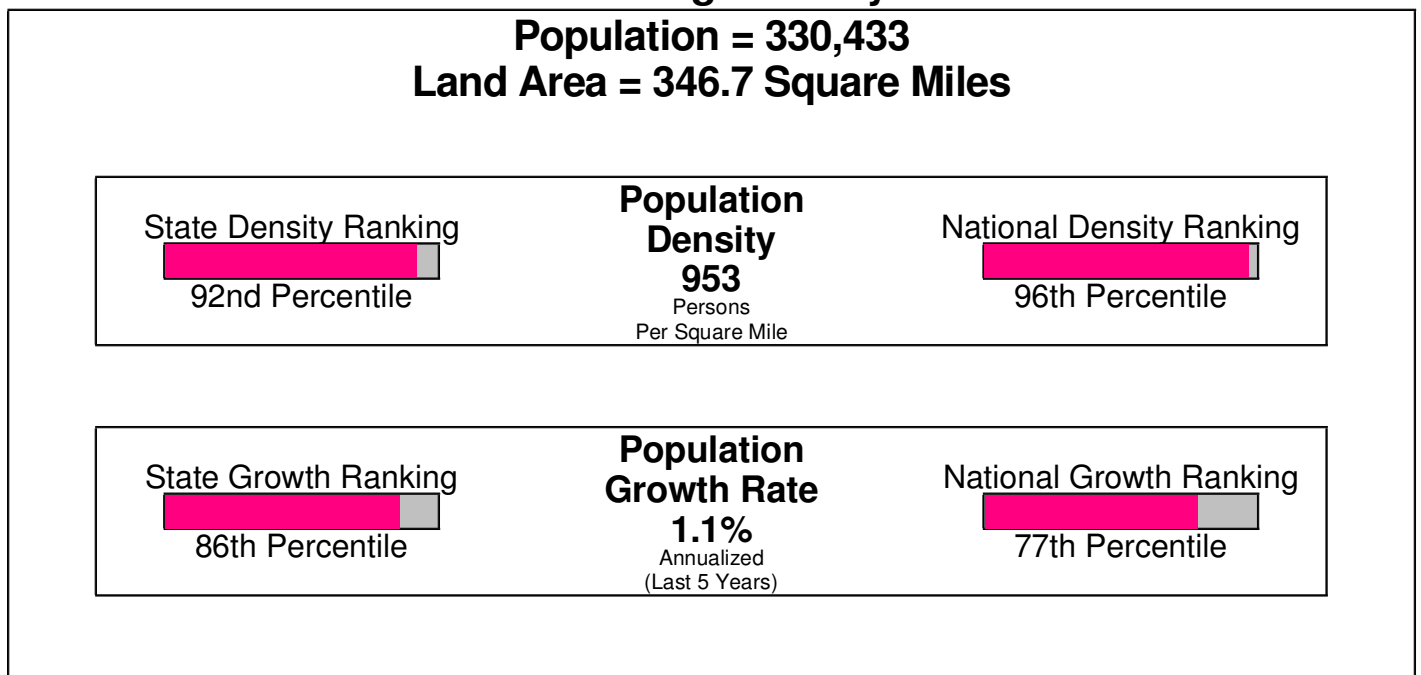

Population For Lehigh County