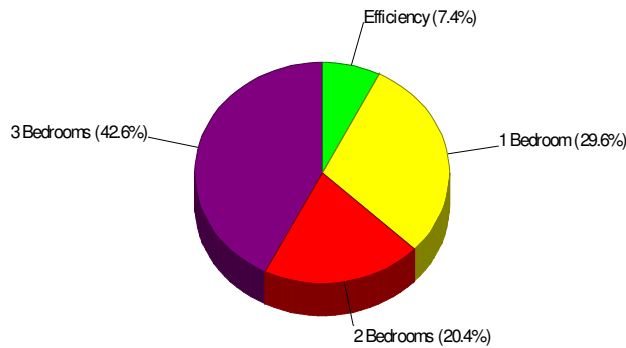

Type of Dwelling

Home Ownership For Neighborhood Within City of Bethlehem

Owner Occupied Households = 73.5%
Median Housing Value = \$161,413
Median Number of Bedrooms = 3

Home Size Breakdown

Prepared by RE/MAX Real Estate

Rental

For Neighborhood Within City of Bethlehem

Renter Occupied Households = 26.5%
Median Monthly Rent = \$600
Median Number of Bedrooms = 2

Home Size Breakdown

Home Sales Pricing Pattern (Closest 20)

Median Price = \$150,000
Average Price = \$151,526