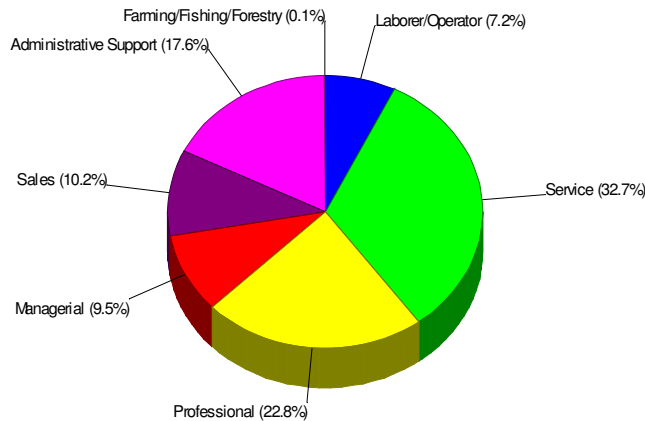

Employment For City of Bethlehem

Average Travel Time To Work = 22.3 Minutes

Occupation

Prepared by RE/MAX Real Estate