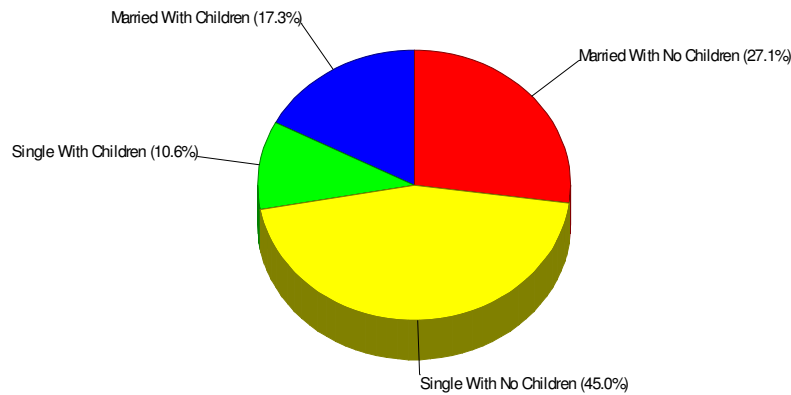

BETHLEHEM, CITY OF (LEHIGH COUNTY), PA

Area Facts

Bethlehem, City of (Lehigh County)

Prepared by RE/MAX Real Estate

Income For City of Bethlehem

Population For City of Bethlehem

Age Breakdown For City of Bethlehem Average Age = 34.2 Years

Household Characteristics For City of Bethlehem

44.4% Married
27.9% With Children

Prepared by RE/MAX Real Estate

Adult Education Level For City of Bethlehem

82.1% High School Graduates
33.1% College Graduates