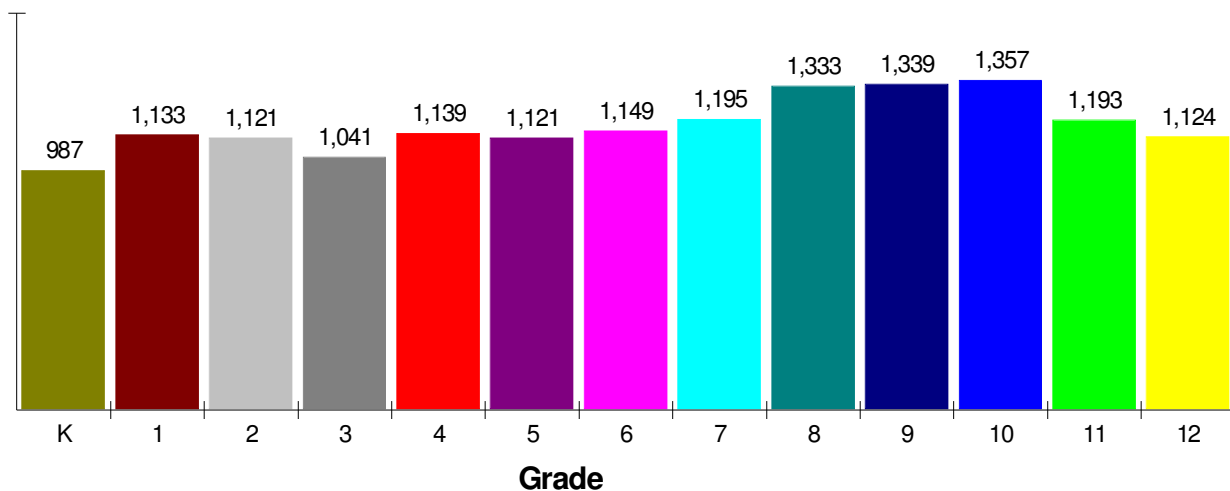

**General Facts
FOR BETHLEHEM AREA SCHOOLS**

BETHLEHEM AREA SCHOOLS
1516 SYCAMORE ST
BETHLEHEM, PA 18017

Type:	(610)861-0500	Independent Local District
Grade Range:		K - 12
Schools:		22
Teacher:		906
Students:		15,232
Student/Teacher Ratio:		16.8 To 1
Student/Librarian Ratio:		970.2 To 1
Secondary Student/Guidance Ratio:		200.5 To 1

**Student Enrollment By Grade
FOR BETHLEHEM AREA SCHOOLS**

Total Enrollment = 15,232

National Enrollment Ranking: 527 of 15,679 (96th Percentile)
State Enrollment Ranking: 7 of 529 (98th Percentile)