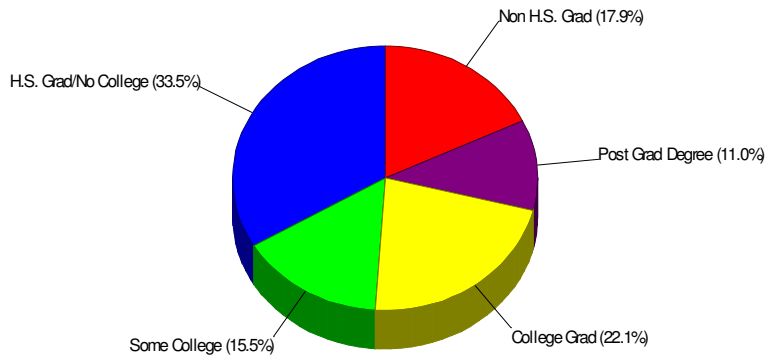

BETHLEHEM, CITY OF (LEHIGH COUNTY), PA

Area Facts

Bethlehem, City of (Lehigh County)

Prepared by RE/MAX Real Estate

Income For City of Bethlehem

Population For City of Bethlehem

Age Breakdown For City of Bethlehem Average Age = 34.2 Years

Household Characteristics For City of Bethlehem

44.4% Married
27.9% With Children

Prepared by RE/MAX Real Estate

Adult Education Level For City of Bethlehem

82.1% High School Graduates
33.1% College Graduates