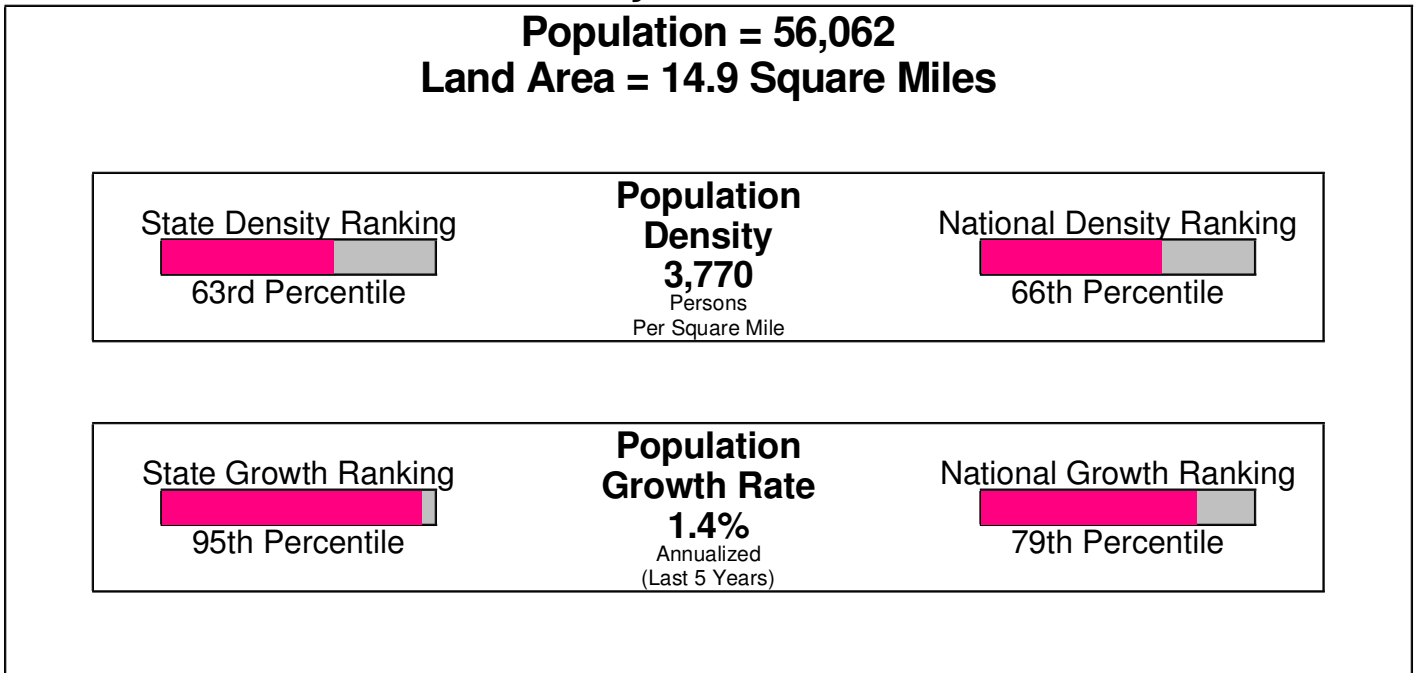

BETHLEHEM, CITY OF (LEHIGH COUNTY), PA

Area Facts

Bethlehem, City of (Lehigh County)

Prepared by RE/MAX Real Estate

Income For City of Bethlehem

Population For City of Bethlehem

Age Breakdown For City of Bethlehem Average Age = 34.2 Years