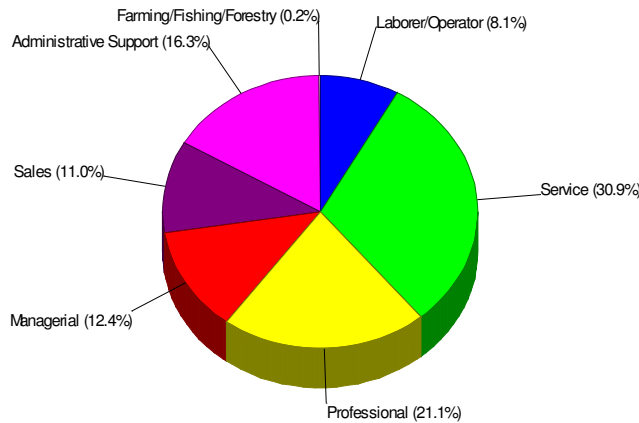

53.6% Married
30.9% With Children

Adult Education Level For Lehigh County

**83.4% High School Graduates
31.6% College Graduates**

Employment For Lehigh County

Average Travel Time To Work = 23.9 Minutes

Occupation