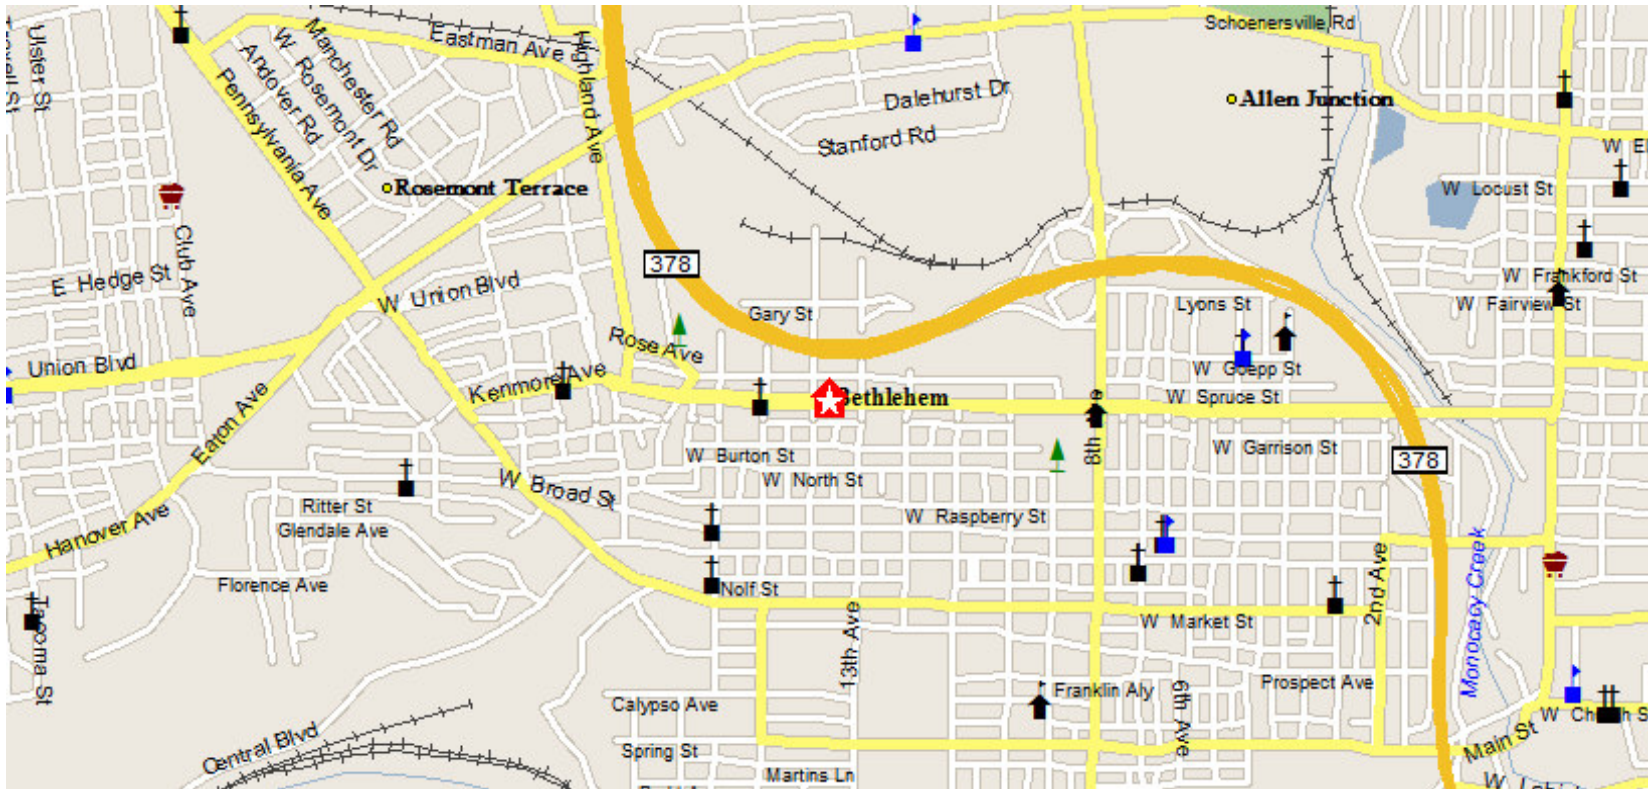

BETHLEHEM, CITY OF (LEHIGH COUNTY), PA

Area Facts

Bethlehem, City of (Lehigh County)

Prepared by RE/MAX Real Estate

Income For City of Bethlehem

Population For City of Bethlehem

Age Breakdown For City of Bethlehem Average Age = 34.2 Years