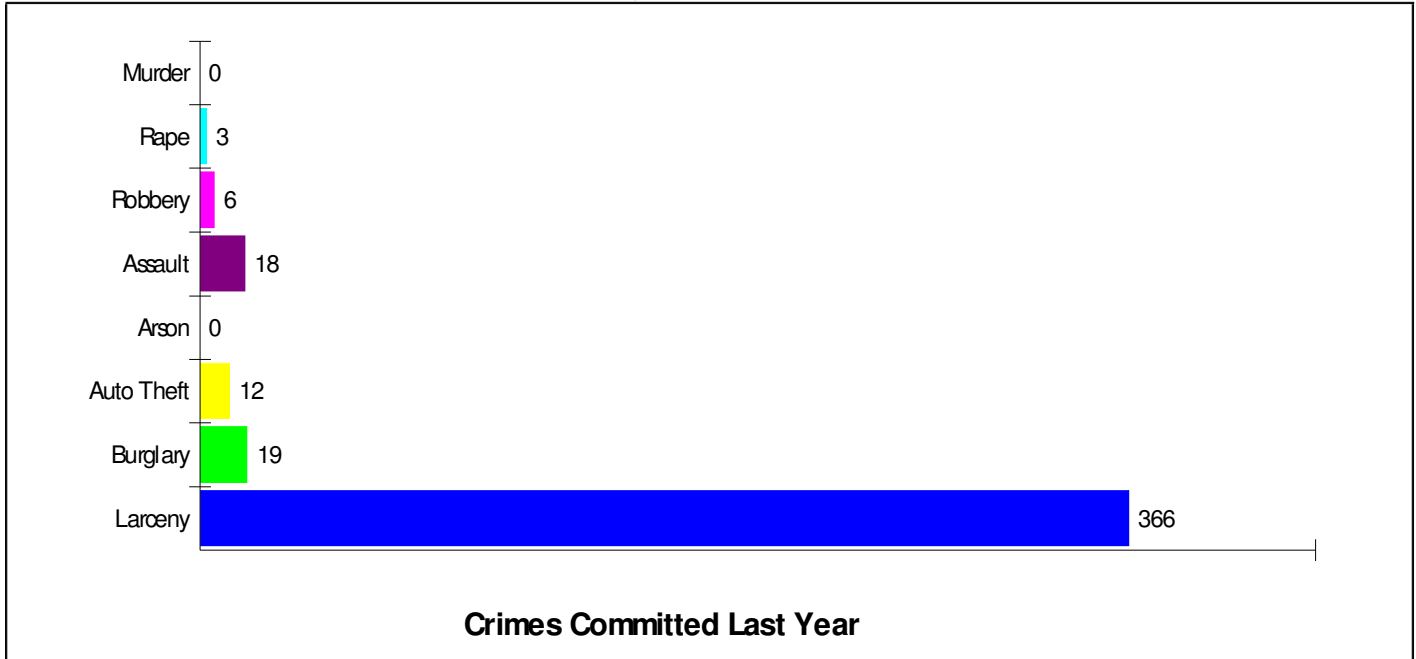

Dollars In Thousands
Homes Sold In Past Year

Crime Information

Bethlehem, City of (Lehigh County)

Prepared by RE/MAX Real Estate

Crime Incidents For City of Bethlehem

Crime Index For City of Bethlehem

eNeighborhoods Crime Index™