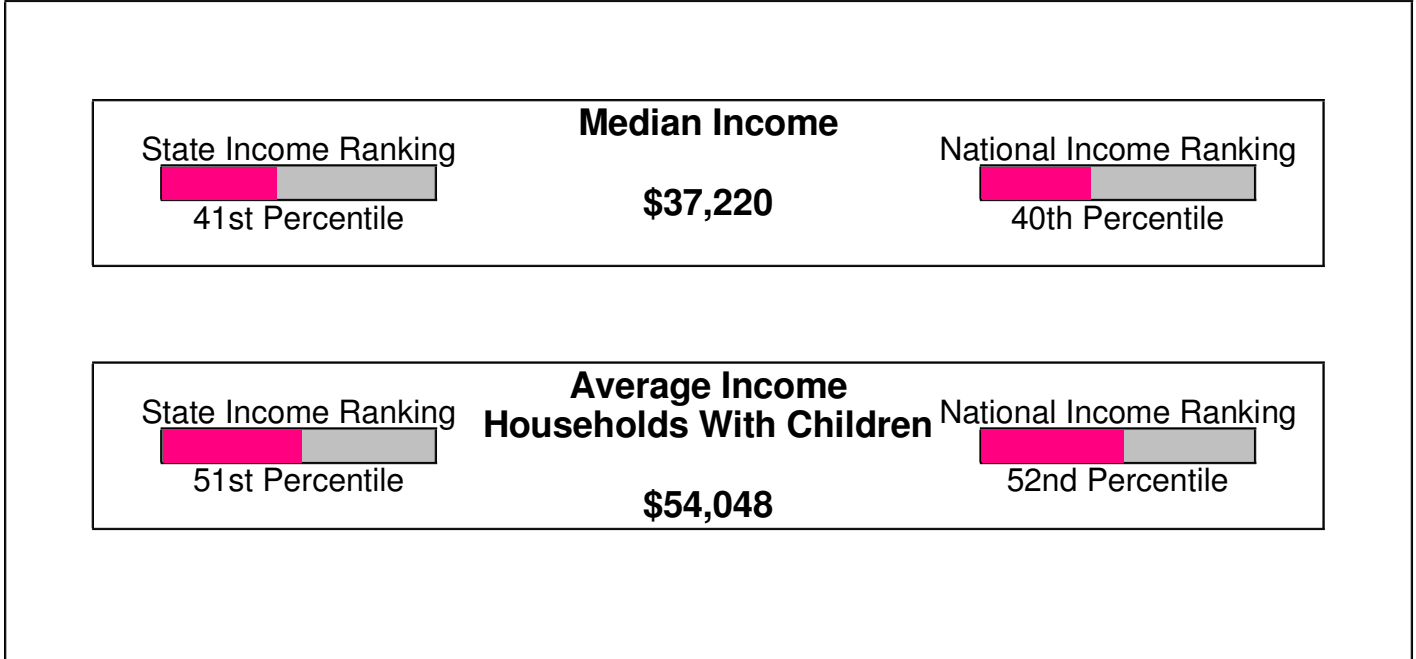

BETHLEHEM, CITY OF (LEHIGH COUNTY), PA

Area Facts

Bethlehem, City of (Lehigh County)

Prepared by RE/MAX Real Estate

Income For City of Bethlehem

Population For City of Bethlehem

Age Breakdown For City of Bethlehem Average Age = 34.2 Years

Household Characteristics For City of Bethlehem

44.4% Married
27.9% With Children

Prepared by RE/MAX Real Estate

Adult Education Level For City of Bethlehem

82.1% High School Graduates
33.1% College Graduates