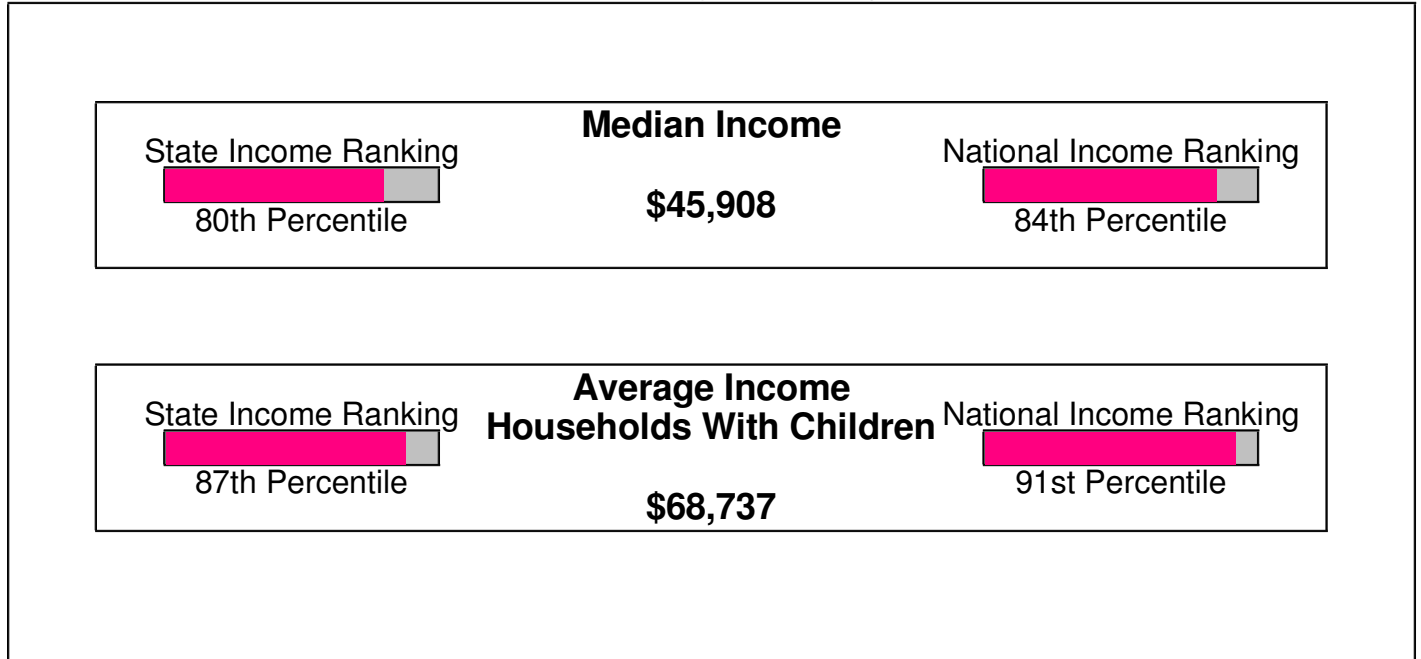

County Facts

Bethlehem, City of (Lehigh County)

Prepared by RE/MAX Real Estate

Income For Lehigh County

Population For Lehigh County

Age Breakdown For Lehigh County Average Age = 38.2 Years

Household Characteristics For Lehigh County