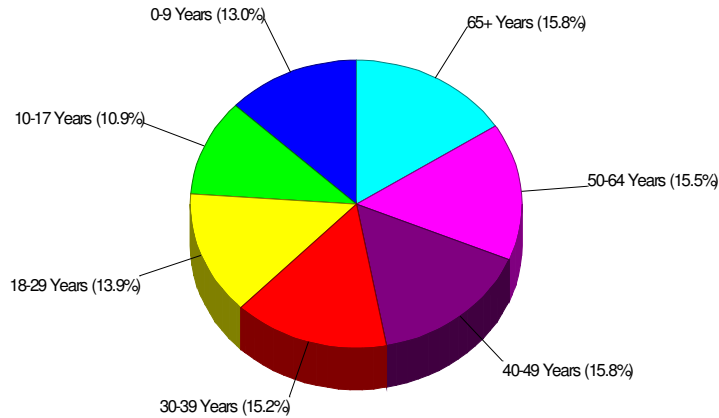

County Facts

Bethlehem, City of (Lehigh County)

Prepared by RE/MAX Real Estate

Income For Lehigh County

Population For Lehigh County

Age Breakdown For Lehigh County Average Age = 38.2 Years

Household Characteristics For Lehigh County