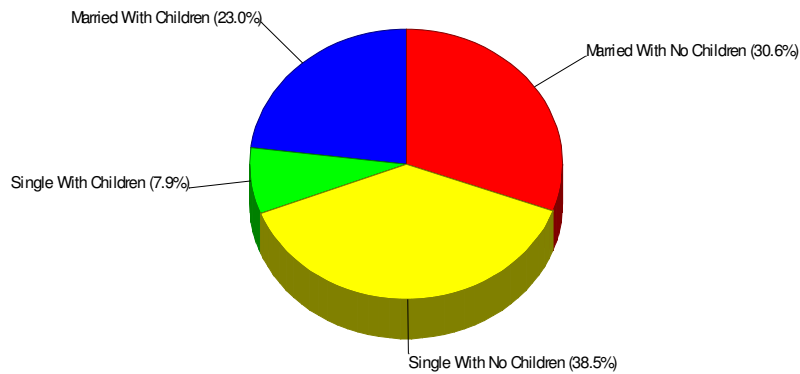

Household Characteristics For Lehigh County

53.6% Married
30.9% With Children