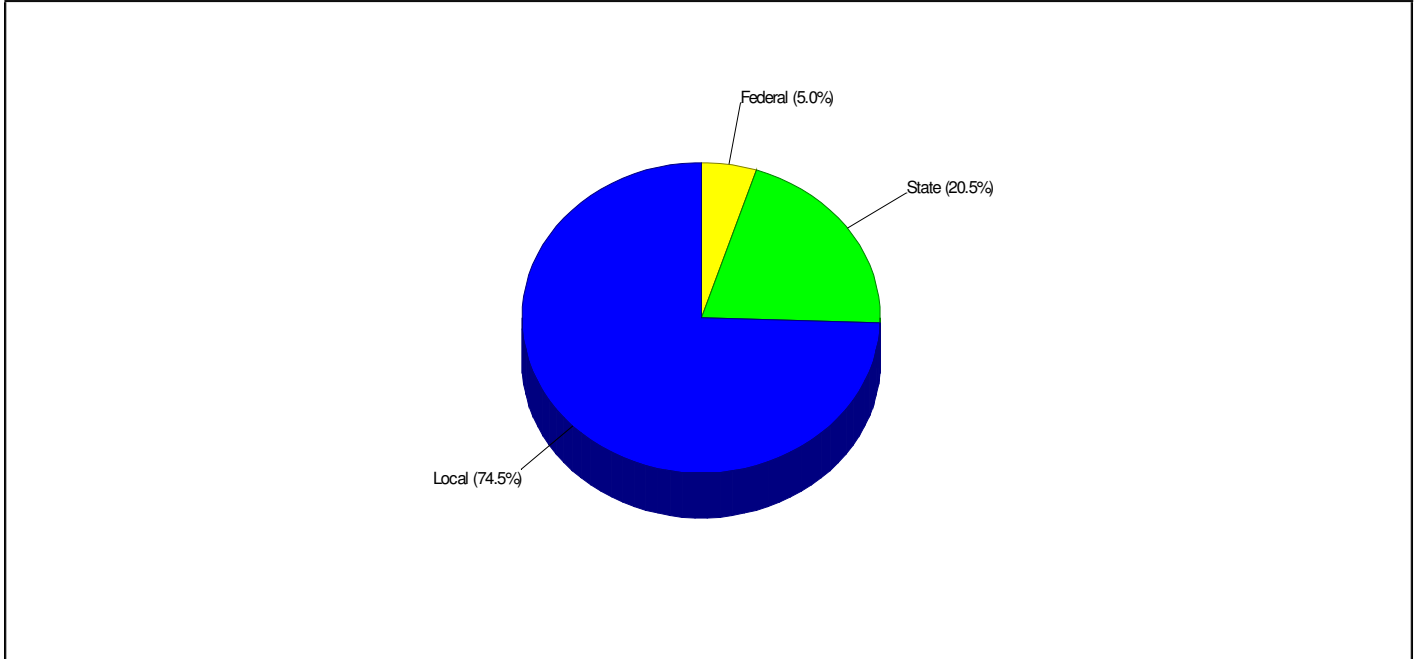

Average SAT Scores: 1024 (Math 510 Verbal 514)
Average ACT Scores: 22
National Merit Finalists: 2

School Expenditures FOR BETHLEHEM AREA SCHOOLS

Expenditures Per Student
\$11,245

School Funding FOR BETHLEHEM AREA SCHOOLS