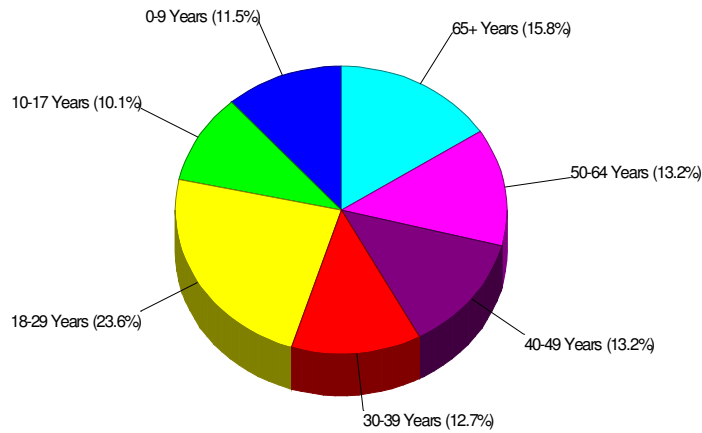

BETHLEHEM, CITY OF (LEHIGH COUNTY), PA

Area Facts

Bethlehem, City of (Lehigh County)

Prepared by RE/MAX Real Estate

Income For City of Bethlehem

Population For City of Bethlehem

Age Breakdown For City of Bethlehem Average Age = 34.2 Years

Household Characteristics For City of Bethlehem

44.4% Married
27.9% With Children

Prepared by RE/MAX Real Estate

Adult Education Level For City of Bethlehem

82.1% High School Graduates
33.1% College Graduates