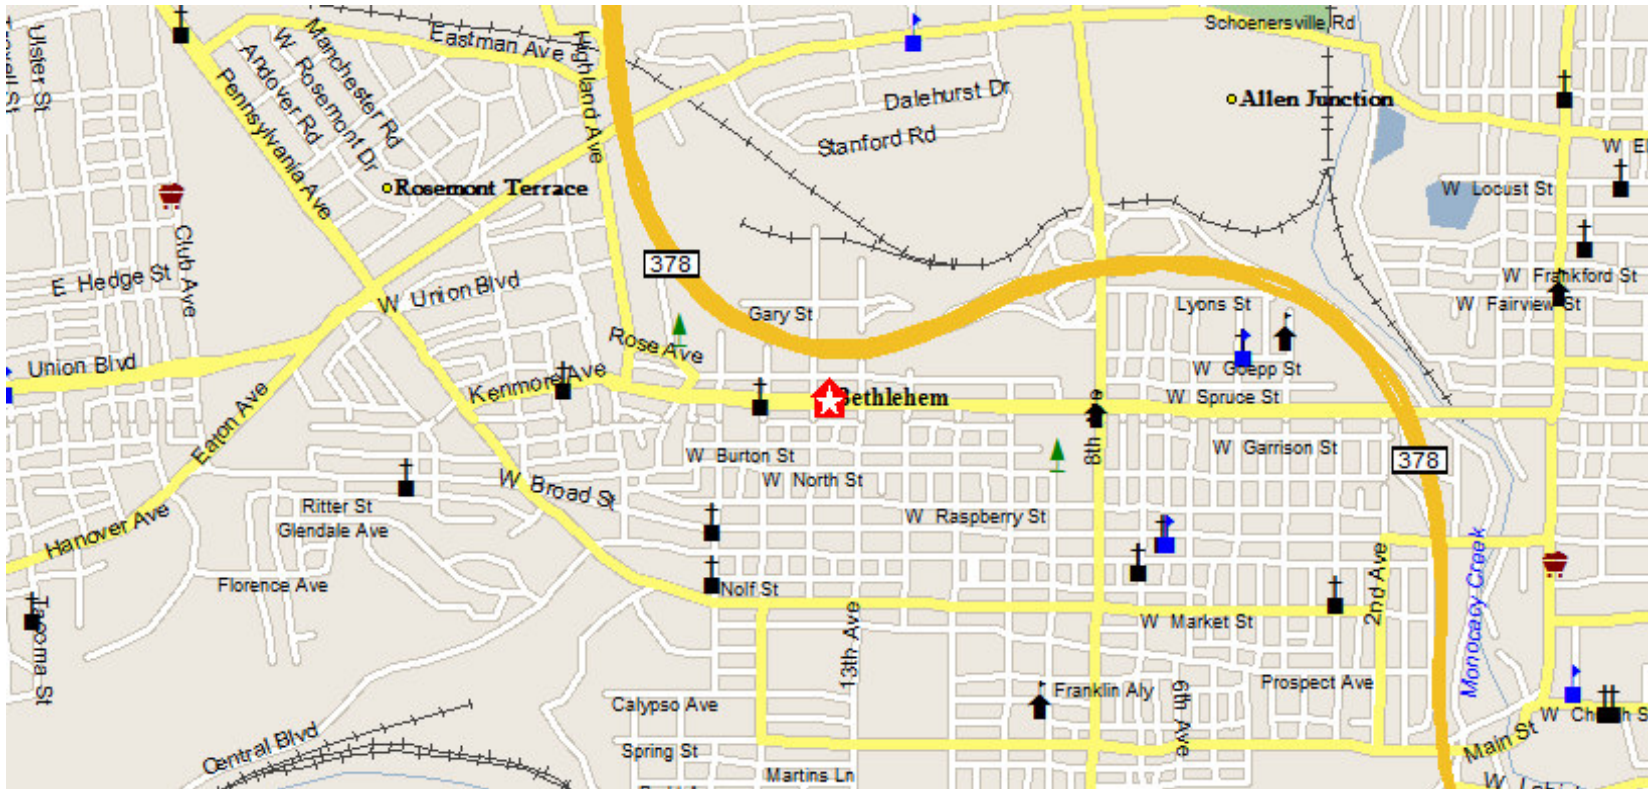

## BETHLEHEM, CITY OF (LEHIGH COUNTY), PA