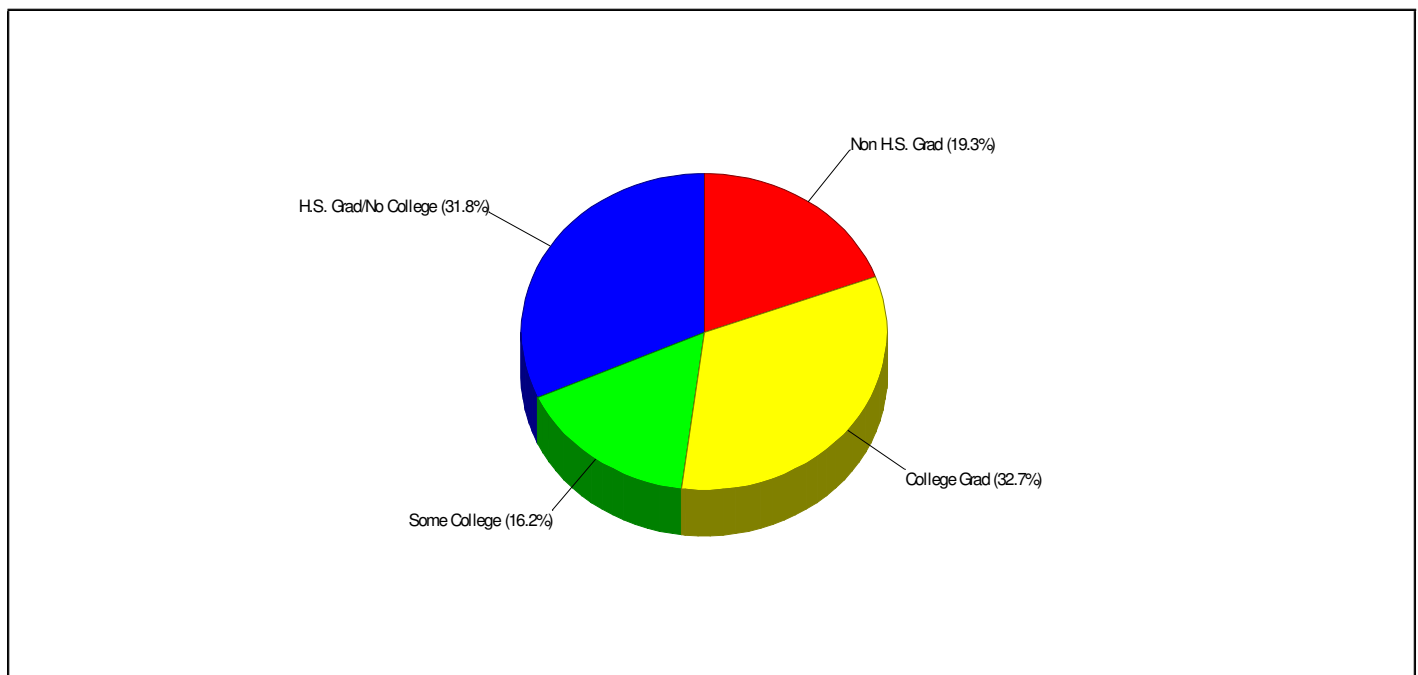

Parent Education Level FOR BETHLEHEM AREA SCHOOLS

Prepared by RE/MAX Real Estate