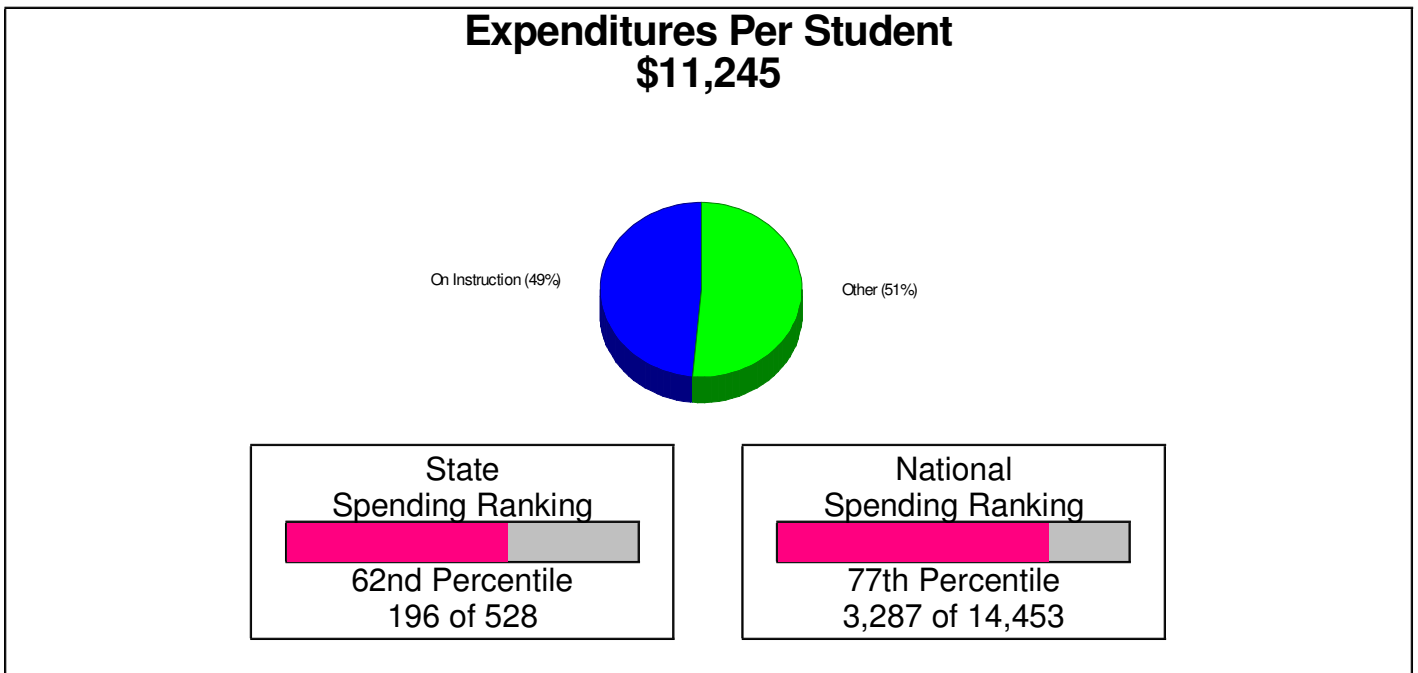

School Expenditures FOR BETHLEHEM AREA SCHOOLS

**Expenditures Per Student
$11,245**