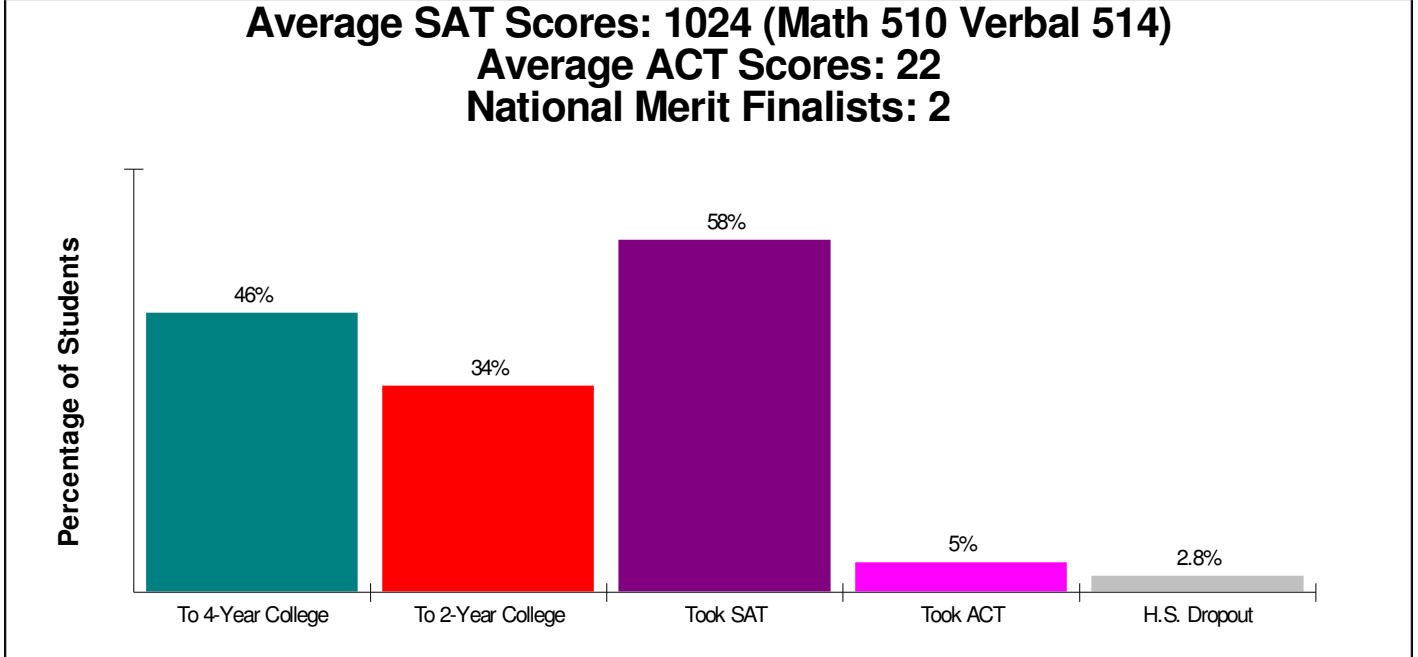

High School Statistics FOR BETHLEHEM AREA SCHOOLS

Average SAT Scores: 1024 (Math 510 Verbal 514)
Average ACT Scores: 22
National Merit Finalists: 2