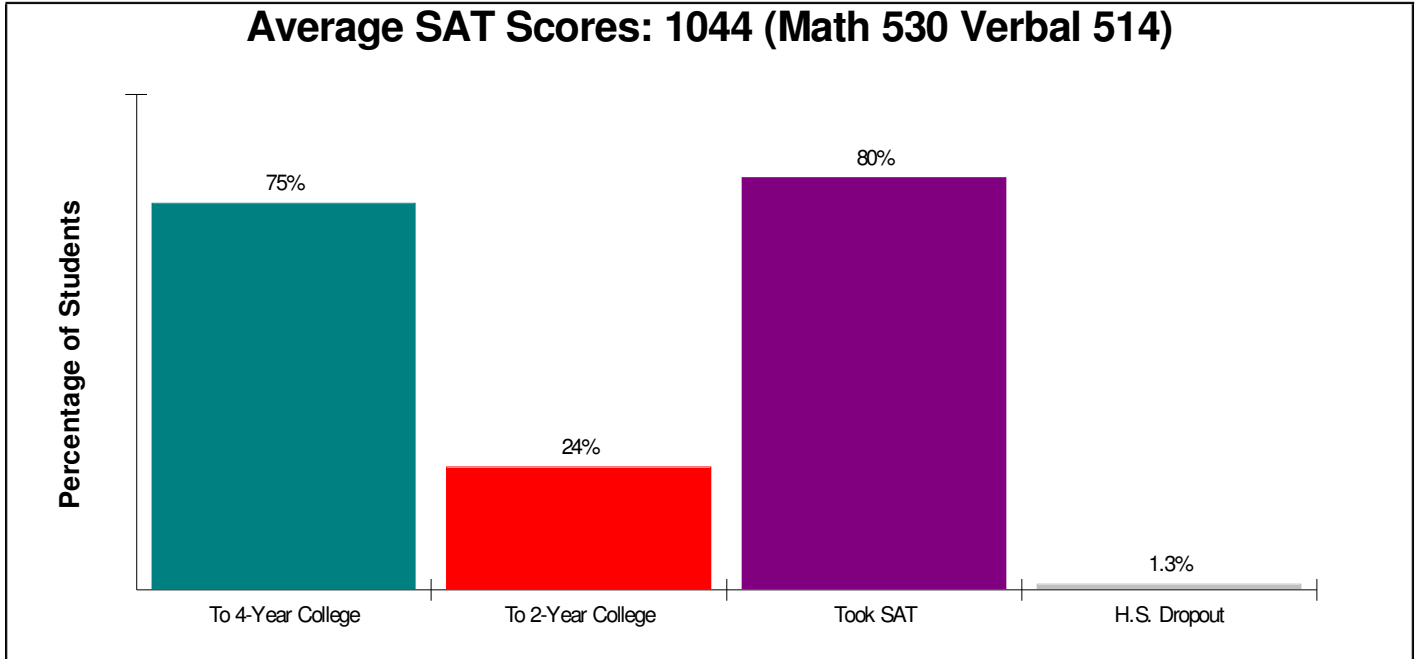

High School Statistics FOR CATASAUQUA AREA SCHOOLS

Average SAT Scores: 1044 (Math 530 Verbal 514)