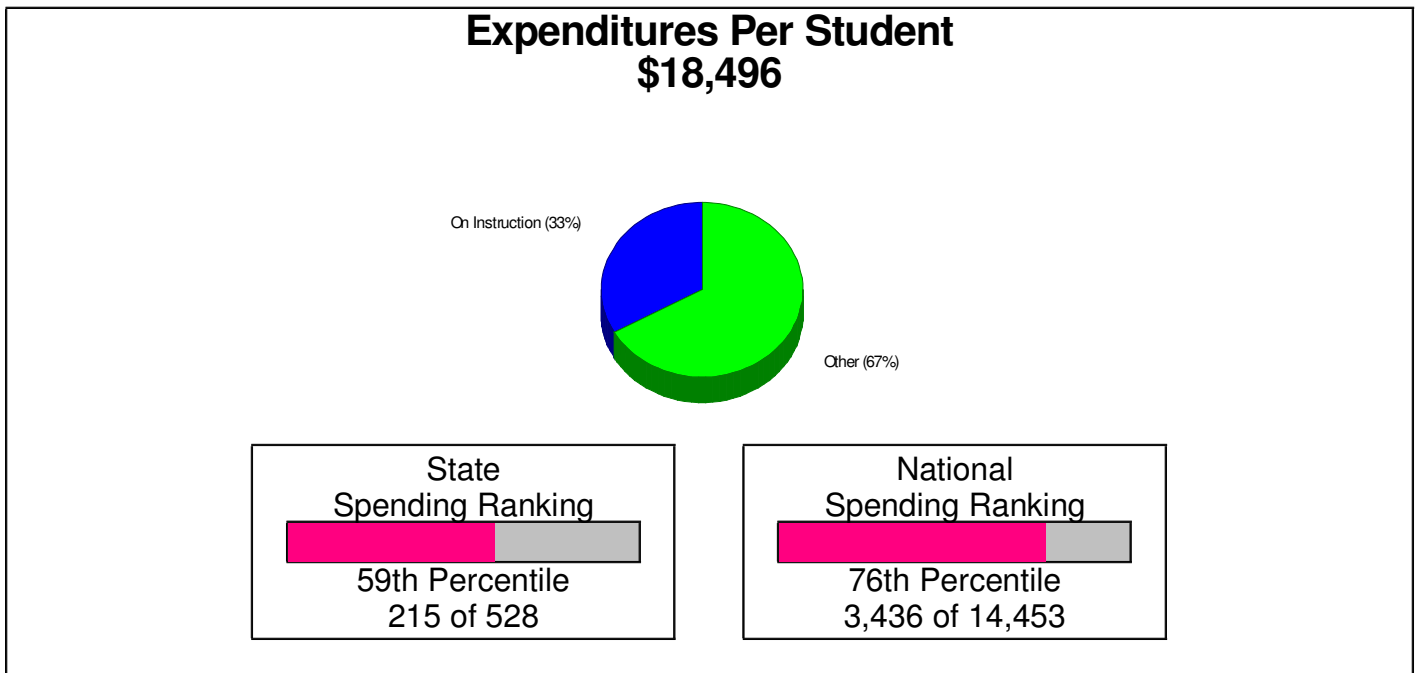

School Expenditures FOR CATASAUQUA AREA SCHOOLS

**Expenditures Per Student
$18,496**

Prepared by RE/MAX Real Estate