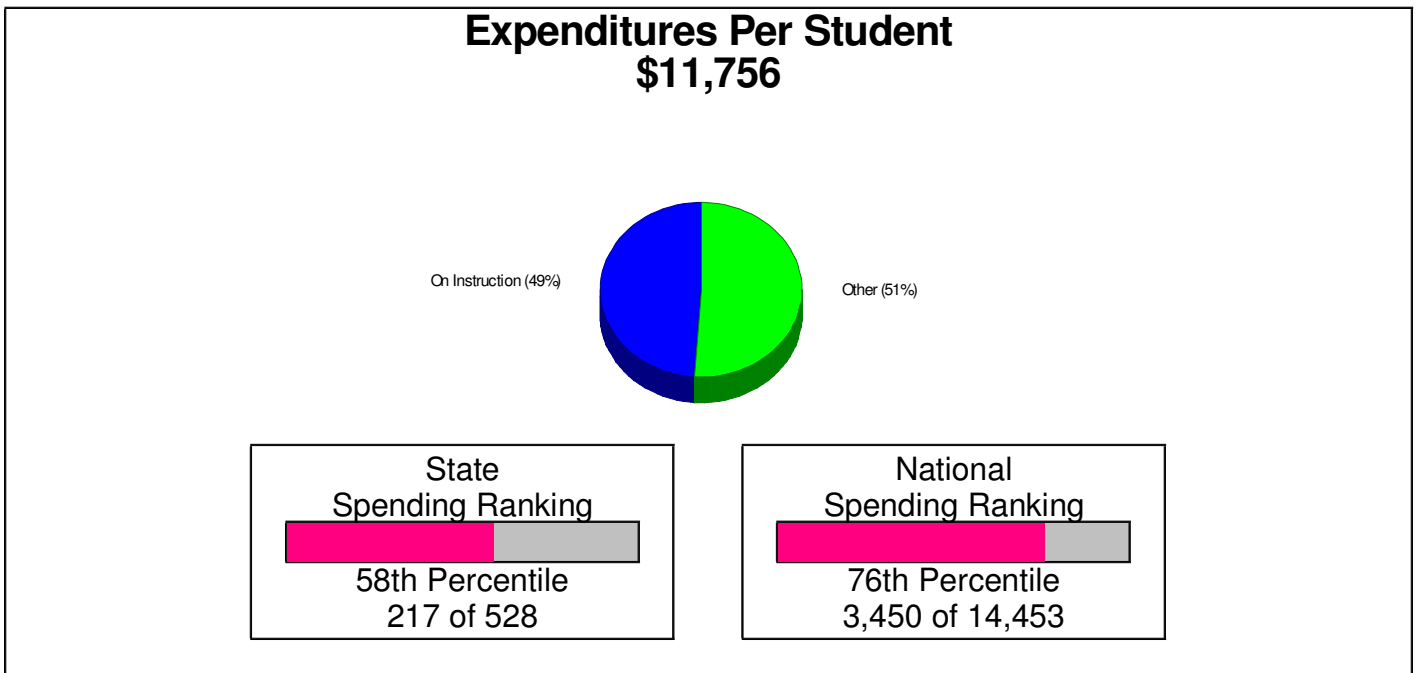

School Expenditures FOR NORTHWESTERN LEHIGH SCHOOLS

**Expenditures Per Student
$11,756**