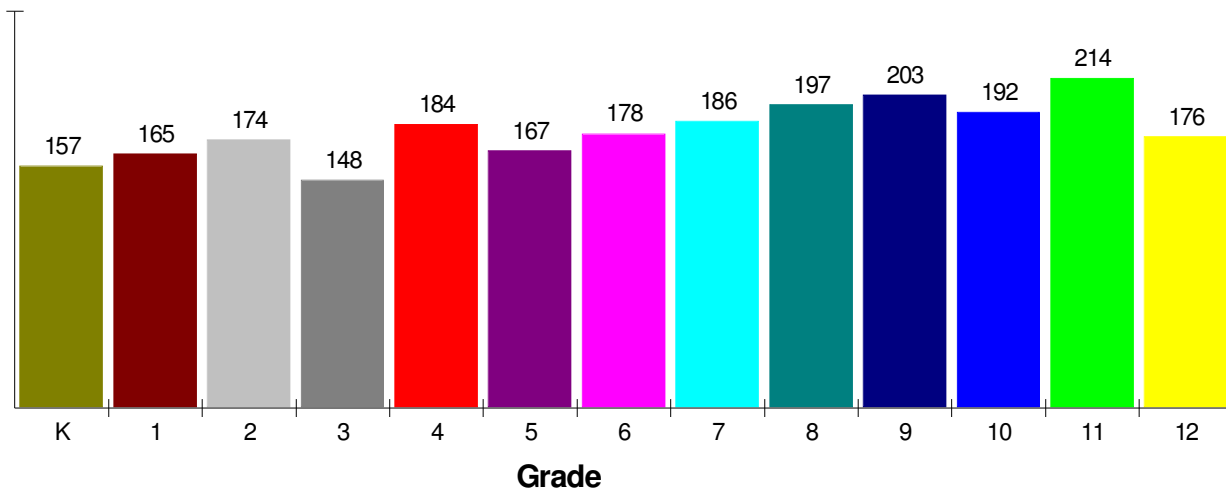

LOWHILL, TOWNSHIP OF, PA

School Information

Lowhill, Township of

**General Facts
FOR NORTHWESTERN LEHIGH SCHOOLS**

NORTHWESTERN LEHIGH SCHOOLS
6493 ROUTE 309
NEW TRIPOLI, PA 18066

Type:	(610)298-8661	Independent Local District
Grade Range:		K - 12
Schools:		4
Teacher:		154
Students:		2,341
Student/Teacher Ratio:		15.2 To 1
Student/Librarian Ratio:		585.3 To 1
Secondary Student/Guidance Ratio:		196.3 To 1

**Student Enrollment By Grade
FOR NORTHWESTERN LEHIGH SCHOOLS**

Total Enrollment = 2,341

National Enrollment Ranking: 4,279 of 15,679 (72nd Percentile)
State Enrollment Ranking: 267 of 529 (49th Percentile)