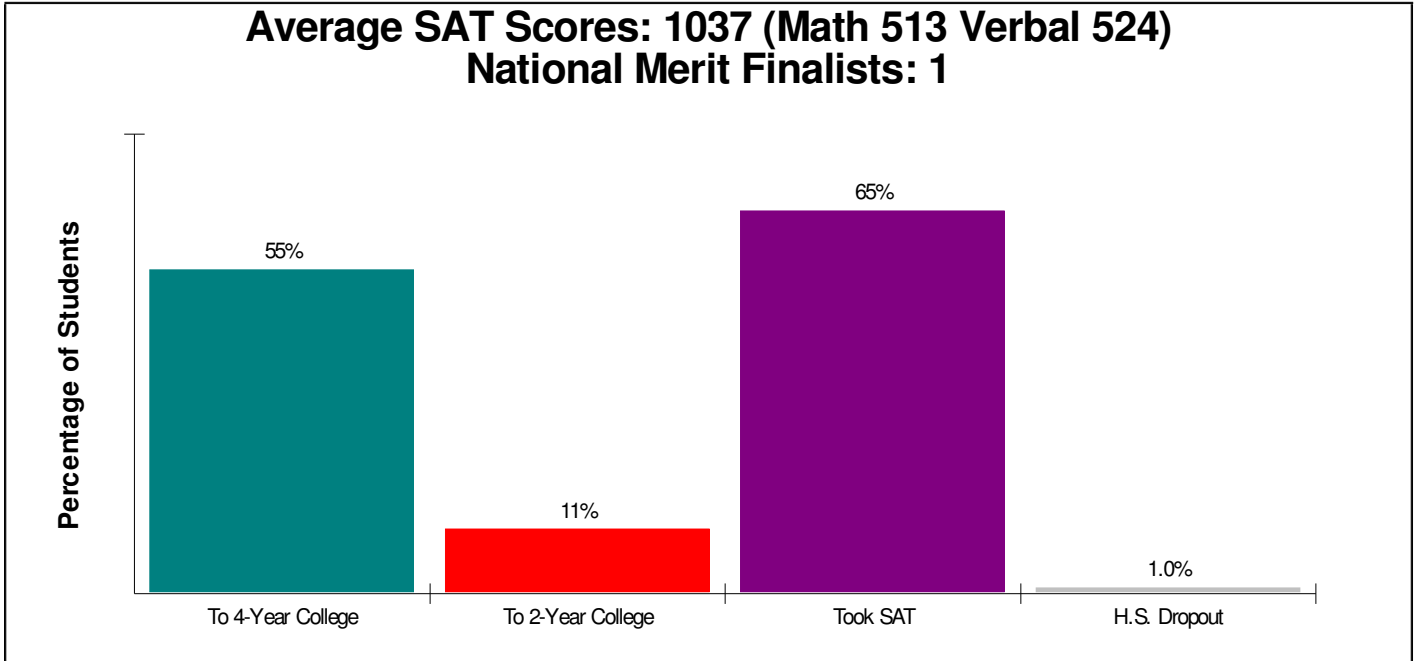

High School Statistics FOR NORTHWESTERN LEHIGH SCHOOLS

**Average SAT Scores: 1037 (Math 513 Verbal 524)
National Merit Finalists: 1**