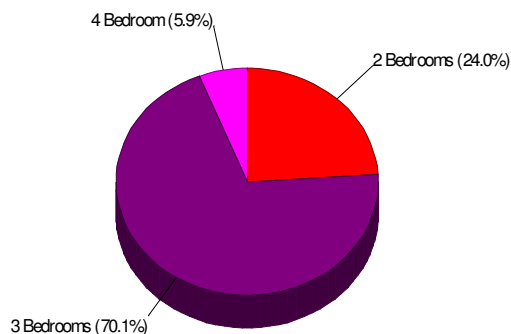

Housing Characteristics For Neighborhood Within Borough of Macungie

Average Age of Housing 12 years

Type of Dwelling

Home Ownership For Neighborhood Within Borough of Macungie

Owner Occupied Households = 55.3%
Median Housing Value = \$207,355
Median Number of Bedrooms = 3

Home Size Breakdown

Prepared by RE/MAX Real Estate

Rental

For Neighborhood Within Borough of Macungie

Renter Occupied Households = 44.7%
Median Monthly Rent = \$769
Median Number of Bedrooms = 2

Home Size Breakdown