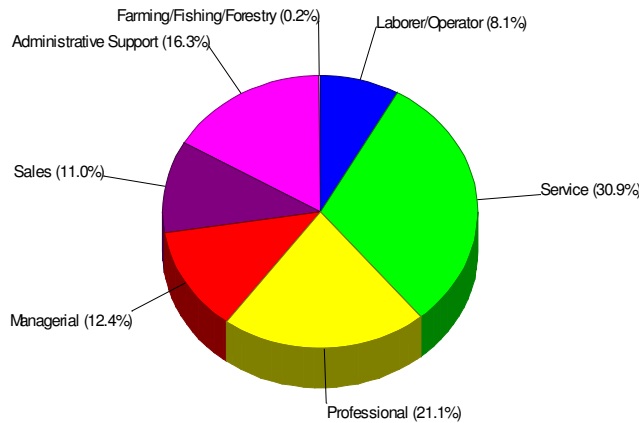

Employment For Lehigh County

Average Travel Time To Work = 23.9 Minutes