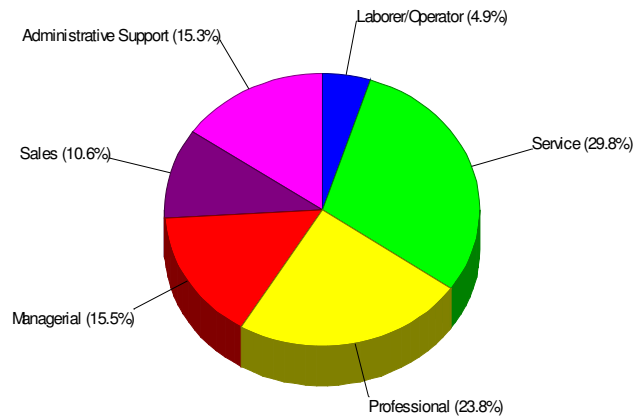

Employment For Borough of Macungie

Average Travel Time To Work = 24.0 Minutes