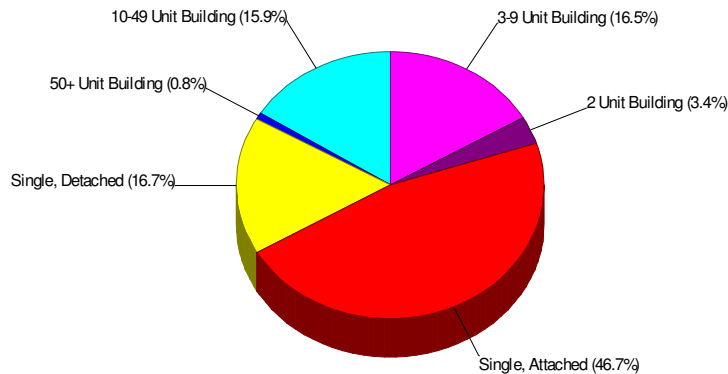

Housing Characteristics For Neighborhood Within Borough of Macungie

Average Age of Housing 12 years

Type of Dwelling

Home Ownership For Neighborhood Within Borough of Macungie

Owner Occupied Households = 55.3%
Median Housing Value = \$207,355
Median Number of Bedrooms = 3