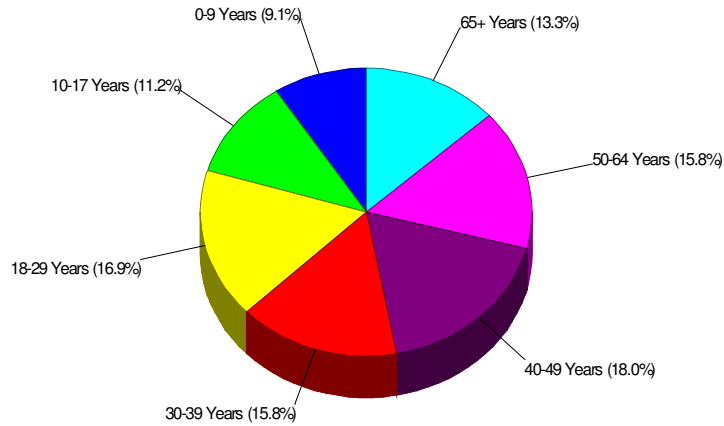

MACUNGIE, BOROUGH OF, PA

Area Facts

Macungie, Borough of

Prepared by RE/MAX Real Estate

Income For Borough of Macungie

Population For Borough of Macungie

Age Breakdown For Borough of Macungie Average Age = 38.0 Years

Household Characteristics For Borough of Macungie

47.4% Married
26.1% With Children

Prepared by RE/MAX Real Estate

Adult Education Level For Borough of Macungie

**85.5% High School Graduates
40.4% College Graduates**