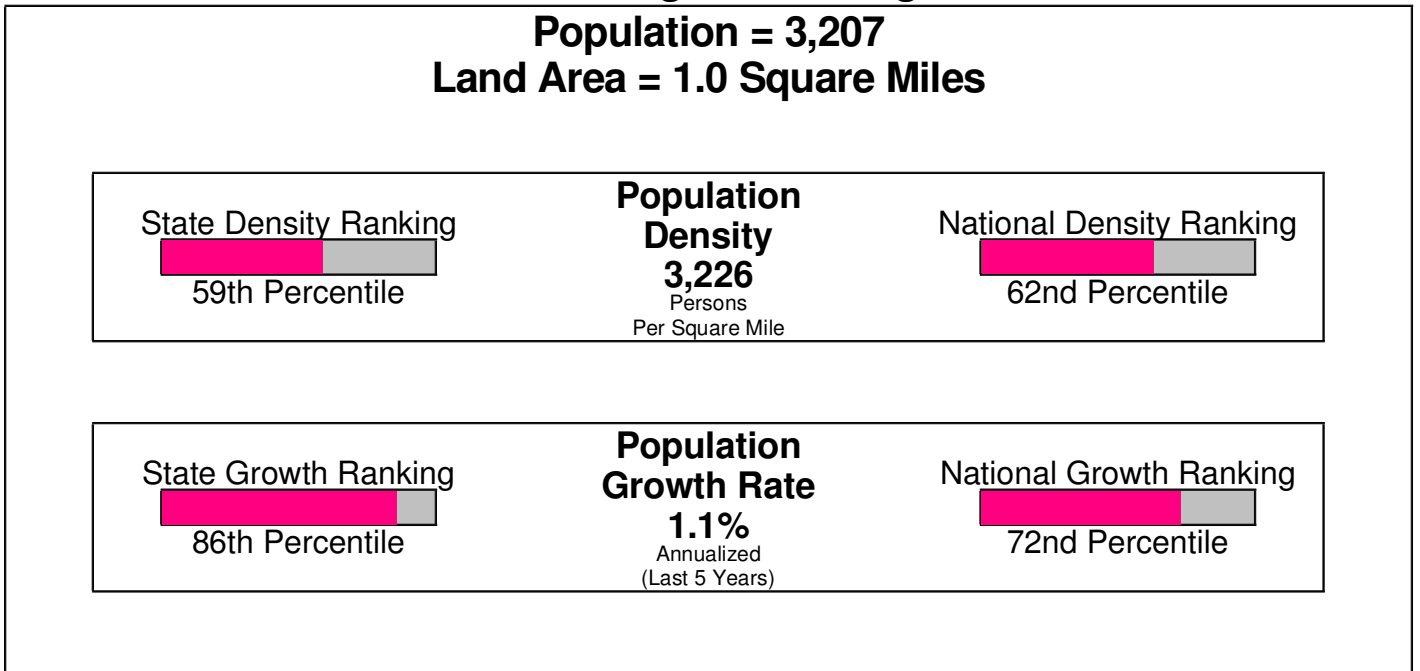

MACUNGIE, BOROUGH OF, PA

Area Facts

Macungie, Borough of

Prepared by RE/MAX Real Estate

Income For Borough of Macungie

Population For Borough of Macungie

Age Breakdown For Borough of Macungie Average Age = 38.0 Years