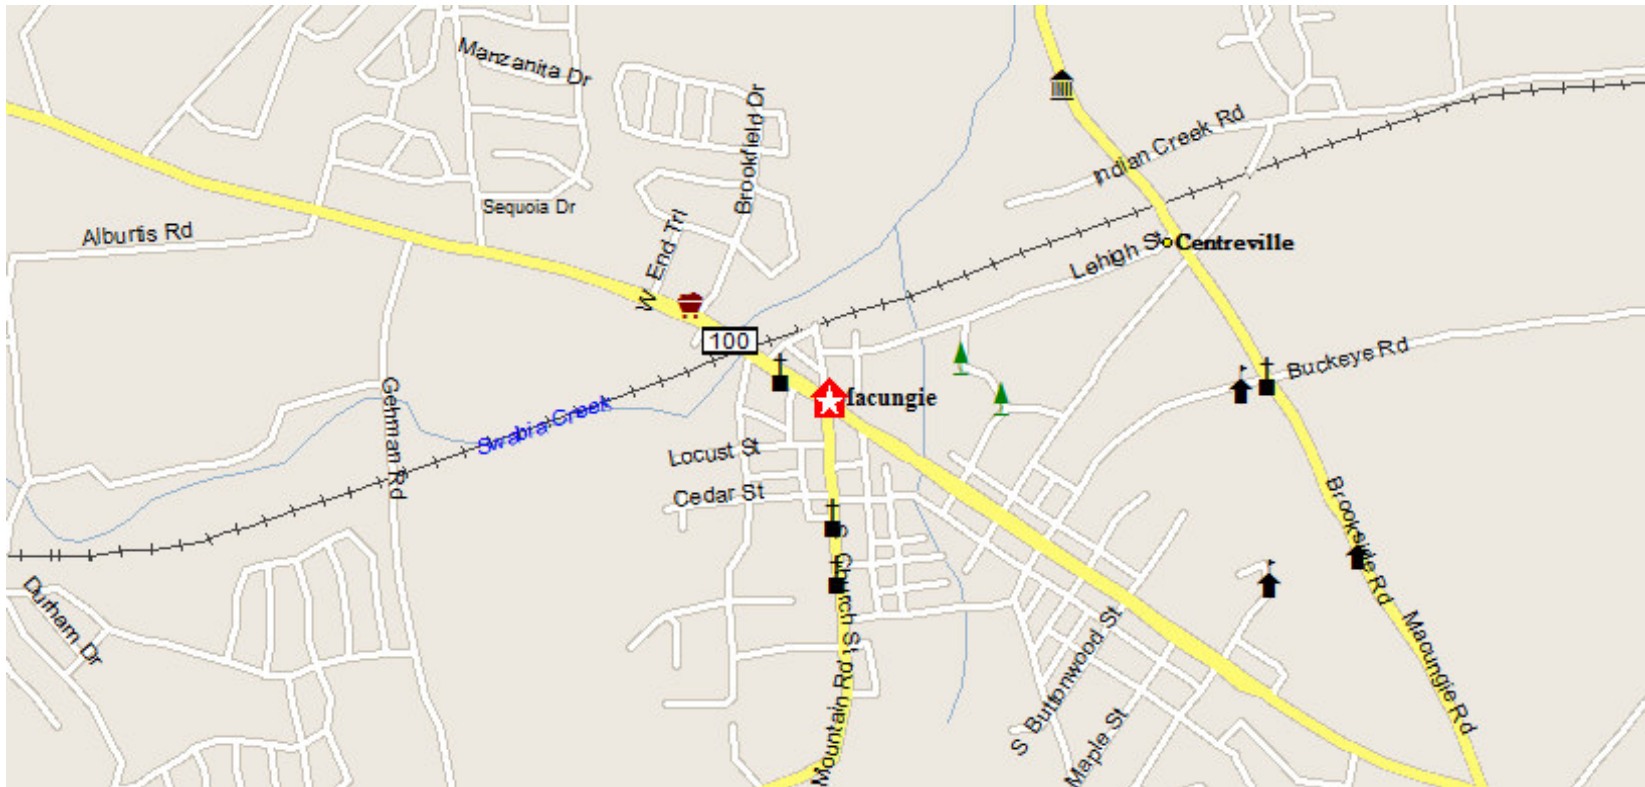

MACUNGIE, BOROUGH OF, PA