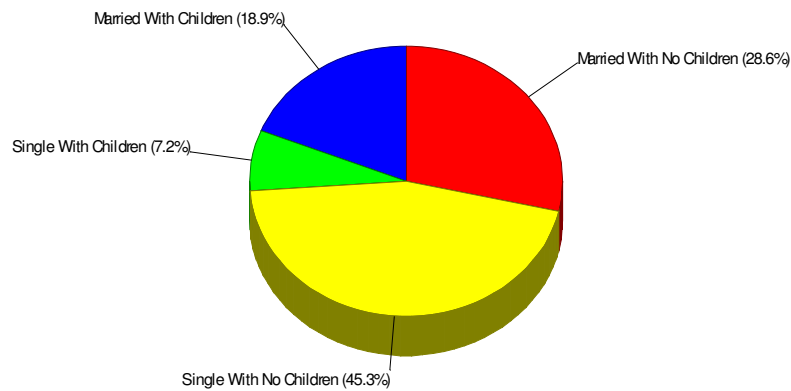

MACUNGIE, BOROUGH OF, PA

Area Facts

Macungie, Borough of

Prepared by RE/MAX Real Estate

Income For Borough of Macungie

Population For Borough of Macungie

Age Breakdown For Borough of Macungie Average Age = 38.0 Years

Household Characteristics For Borough of Macungie

47.4% Married
26.1% With Children

Prepared by RE/MAX Real Estate

Adult Education Level For Borough of Macungie

**85.5% High School Graduates
40.4% College Graduates**