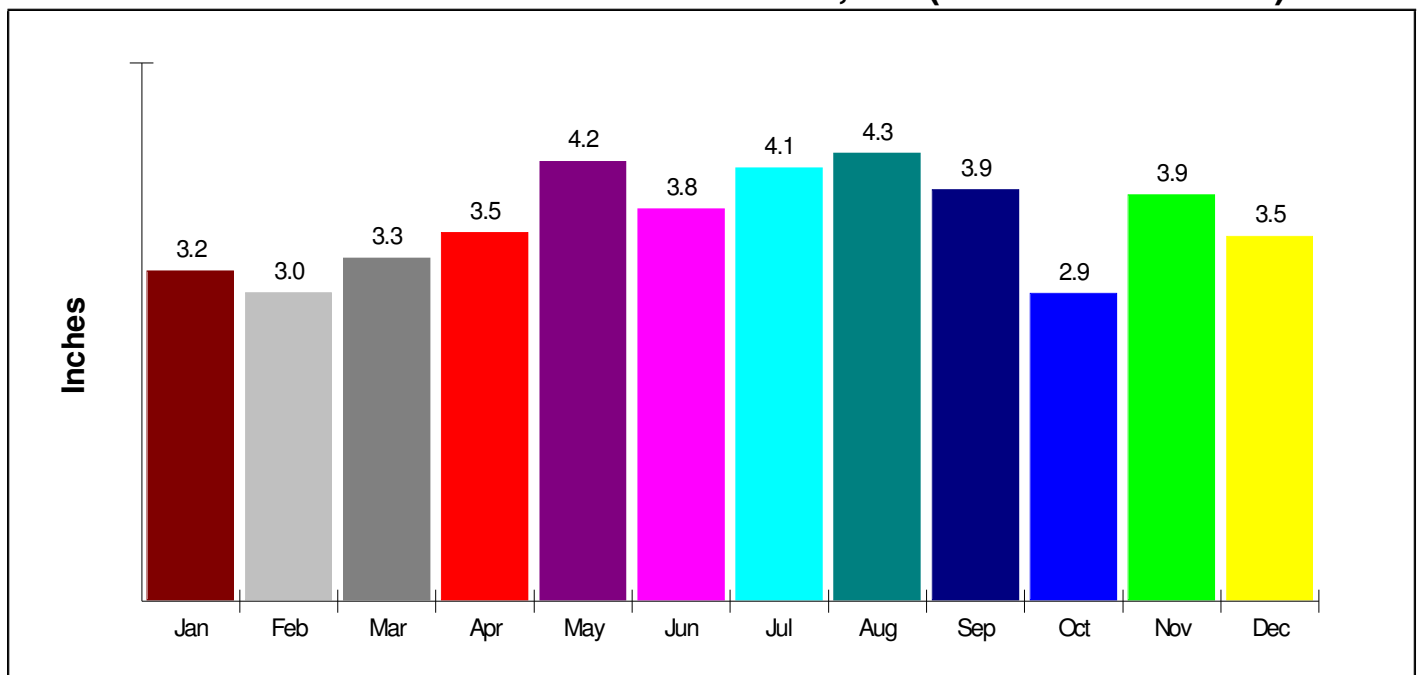

Average Precipitation Measured at ALLENTOWN AIRPORT, PA (elevation = 388ft.)

Prepared by RE/MAX Real Estate