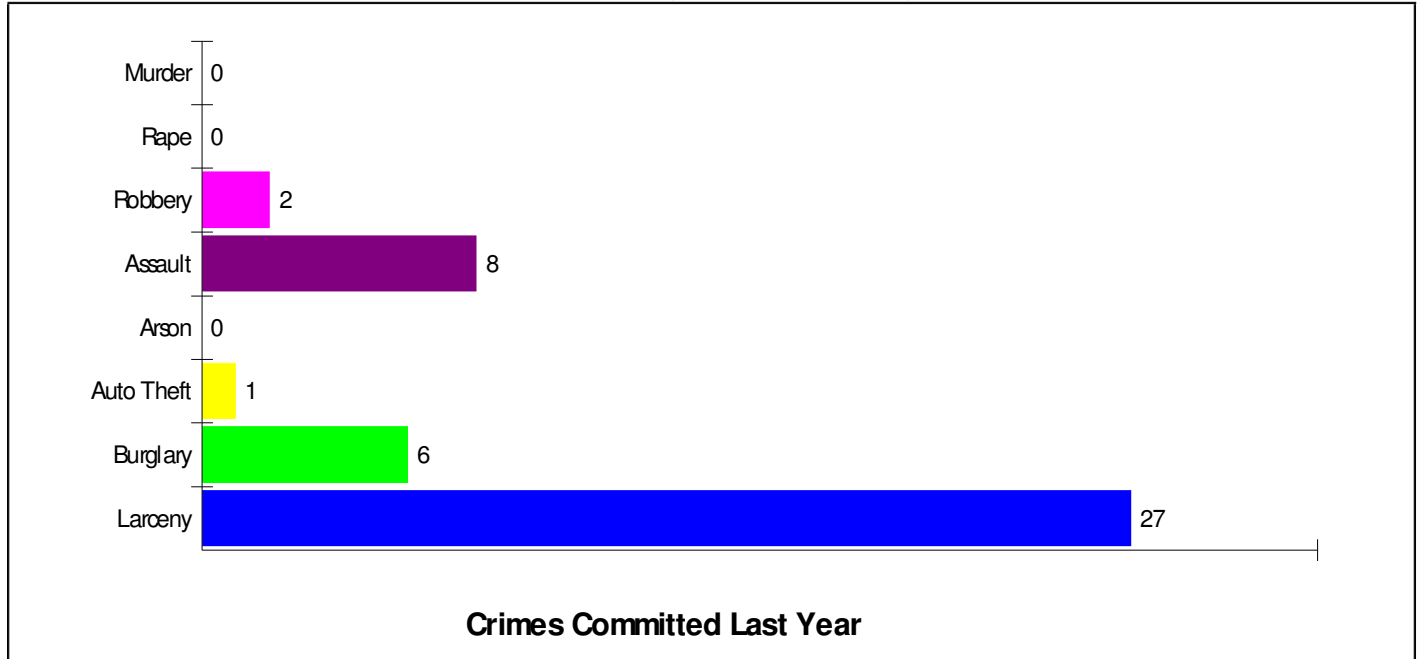

Crime Incidents For Borough of Macungie