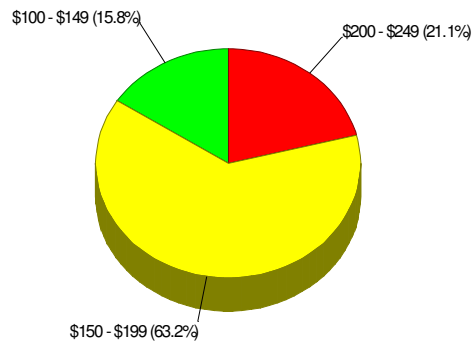

Home Sales Pricing Pattern (Closest 20)

Median Price = $180,000
Average Price = $178,211

Prepared by RE/MAX Real Estate