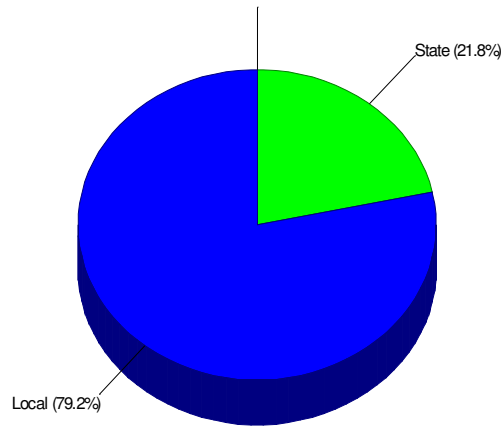

Expenditures Per Student
\$11,362

School Funding FOR EAST PENN SCHOOLS

Public Schools for District

EYER MIDDLE SCHOOL
 5616 BUCKEYE RD, MACUNGIE, PA 18062
Distance from Subject: 0.6 Miles
Student/Teacher Ratio: 14.0 to 1
School Type: Regular
Students/Teachers: 741/53
Phone: (610)965-1600
Grades: 6 - 8