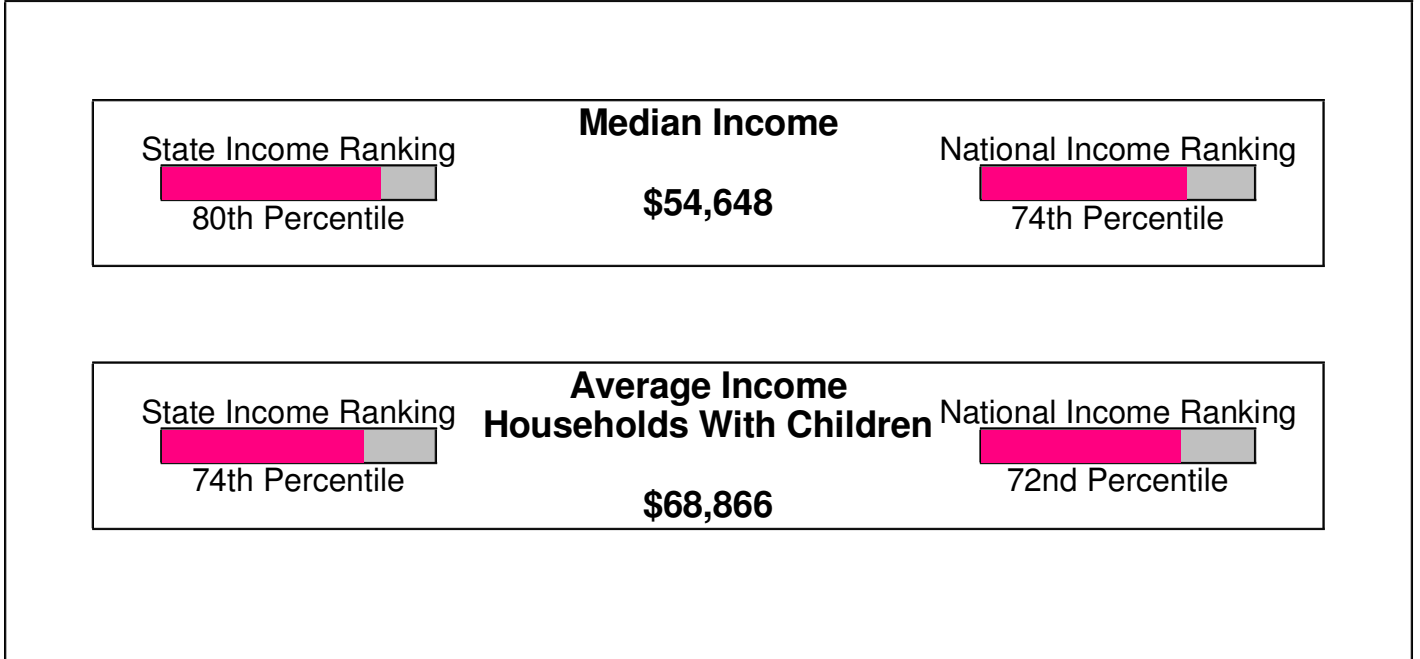

MACUNGIE, BOROUGH OF, PA

Area Facts

Macungie, Borough of

Prepared by RE/MAX Real Estate

Income For Borough of Macungie

Population For Borough of Macungie

Age Breakdown For Borough of Macungie Average Age = 38.0 Years

Household Characteristics For Borough of Macungie

47.4% Married
26.1% With Children

Prepared by RE/MAX Real Estate

Adult Education Level For Borough of Macungie

**85.5% High School Graduates
40.4% College Graduates**