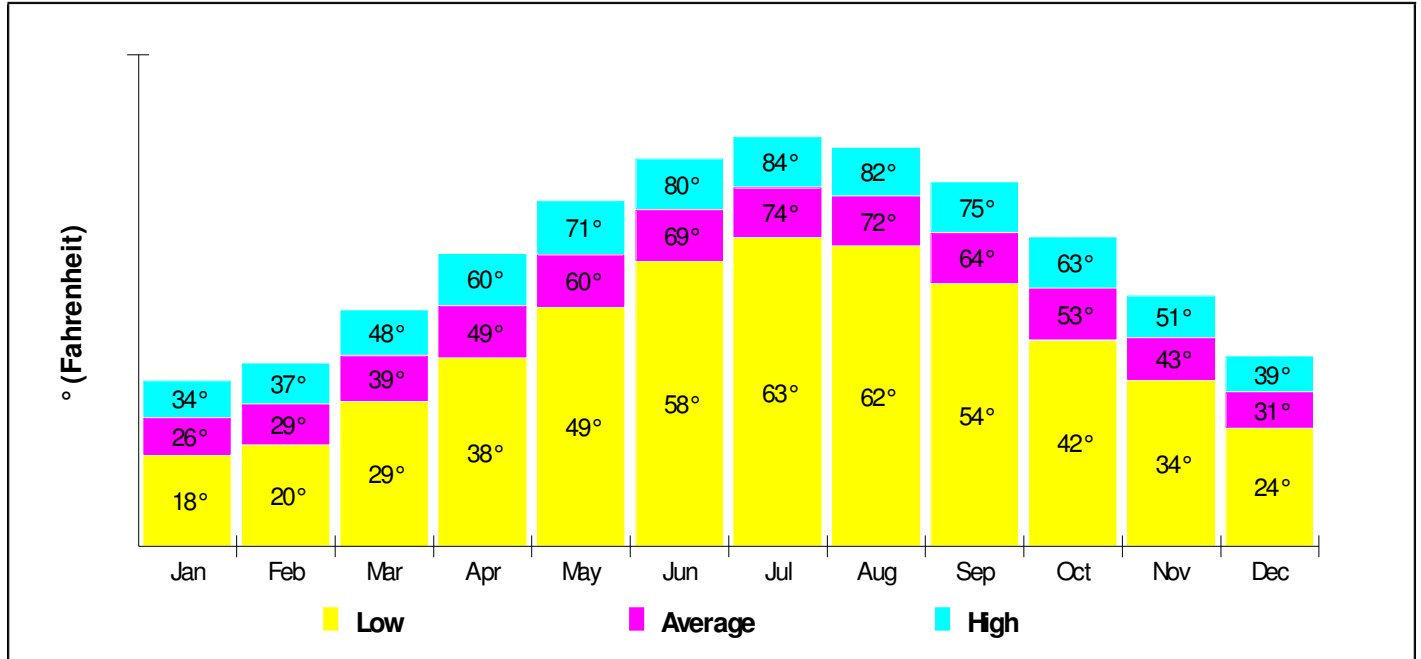

Temperature Measured at ALLENTOWN AIRPORT, PA (elevation = 388ft.)