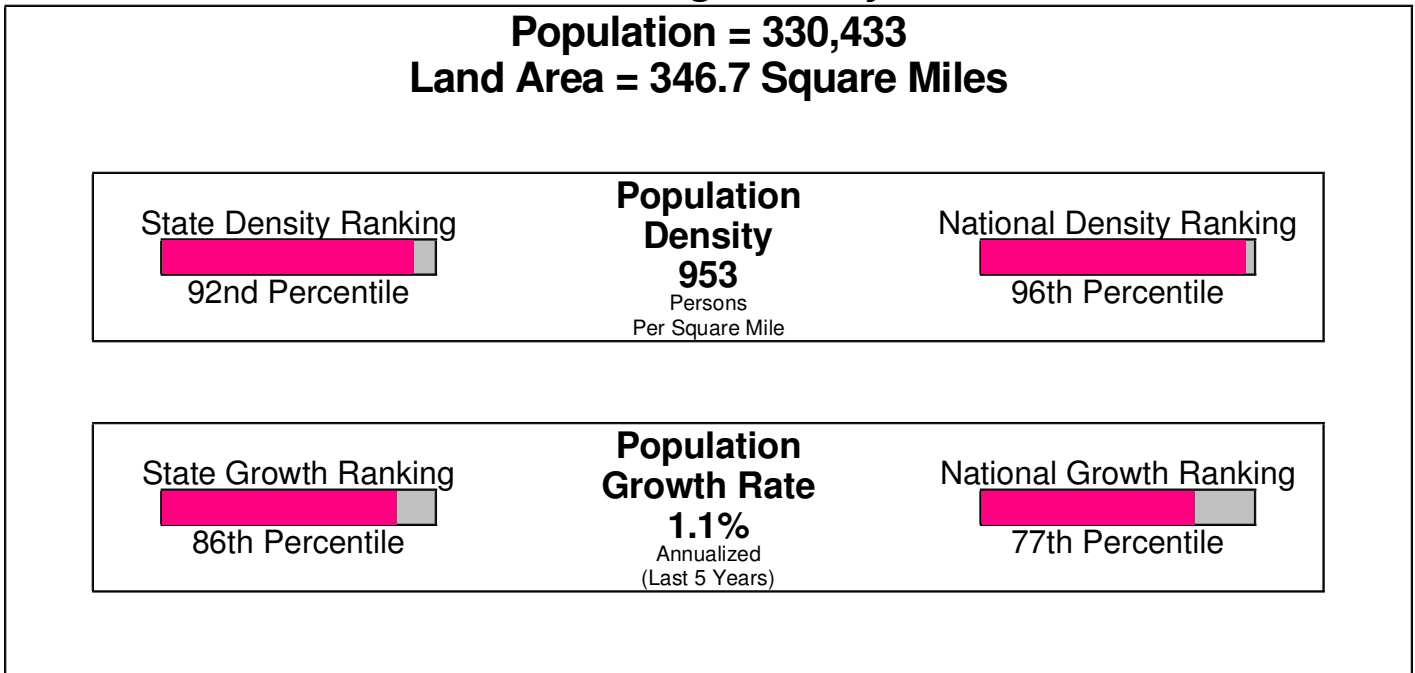

Population For Lehigh County

Population = 330,433
Land Area = 346.7 Square Miles