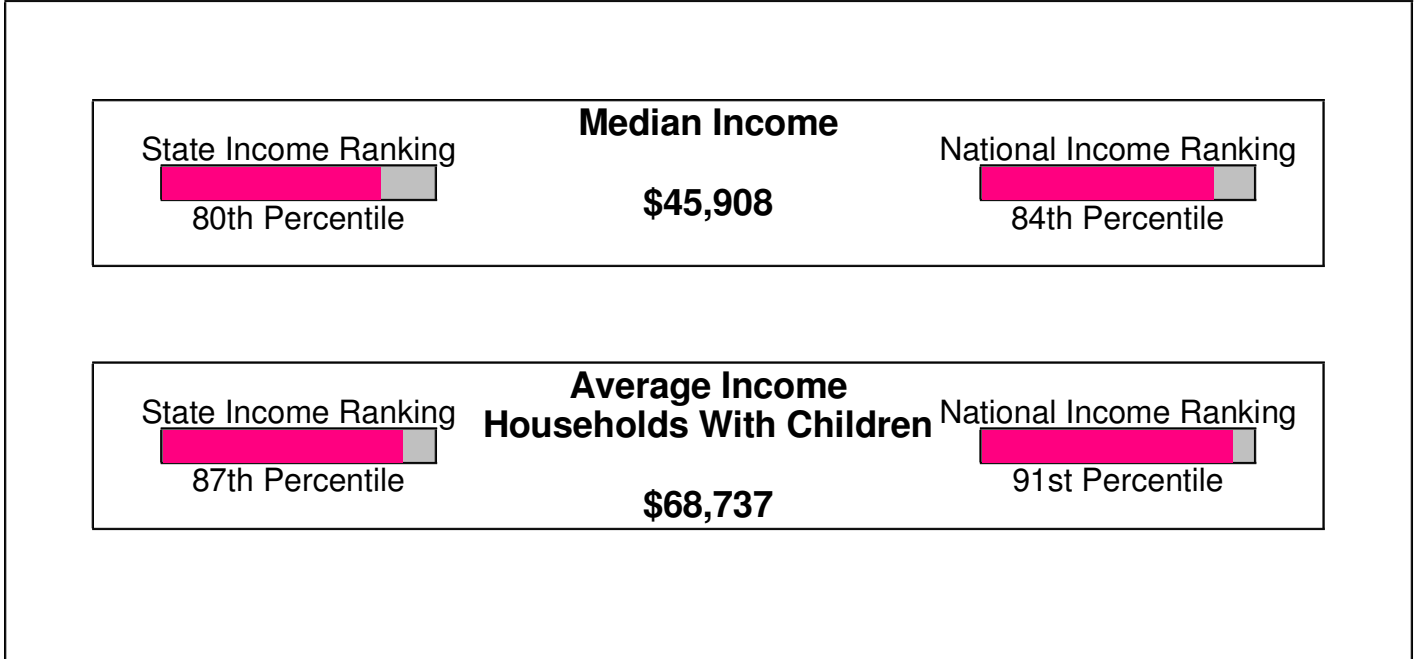

Denomination: Lutheran Churches**Phone:** (610)395-1215**Distance from Subject:** 2.80 miles

County Facts

Macungie, Borough of

Prepared by RE/MAX Real Estate

Income For Lehigh County

Population For Lehigh County