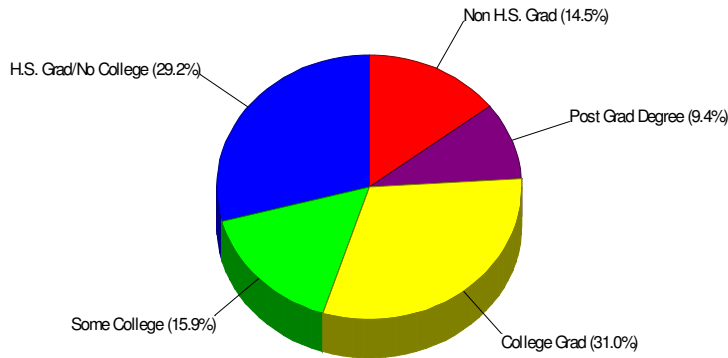

Household Characteristics For Borough of Macungie

47.4% Married
26.1% With Children

Prepared by RE/MAX Real Estate

Adult Education Level For Borough of Macungie

**85.5% High School Graduates
40.4% College Graduates**