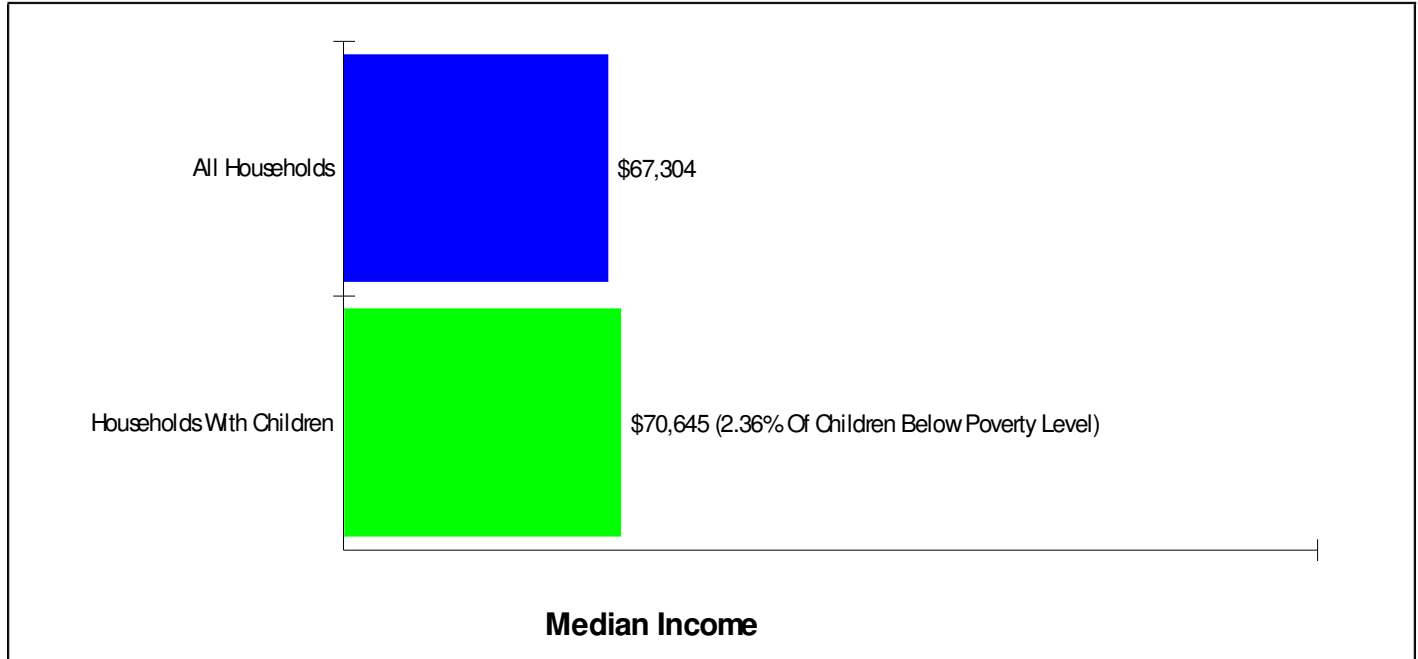

Income FOR EAST PENN SCHOOLS