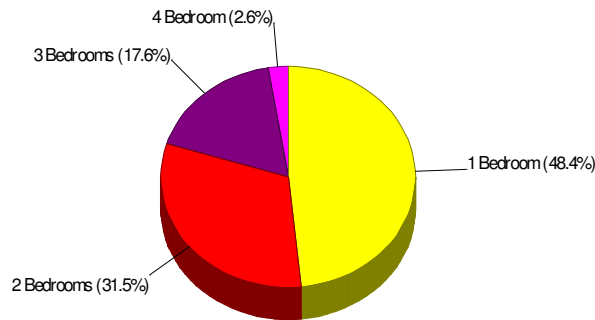

Housing Characteristics For Neighborhood Within Borough of Macungie

Average Age of Housing 12 years

Type of Dwelling

Home Ownership For Neighborhood Within Borough of Macungie

Owner Occupied Households = 55.3%
Median Housing Value = \$207,355
Median Number of Bedrooms = 3

Home Size Breakdown

Prepared by RE/MAX Real Estate

Rental

For Neighborhood Within Borough of Macungie

Renter Occupied Households = 44.7%
Median Monthly Rent = \$769
Median Number of Bedrooms = 2

Home Size Breakdown