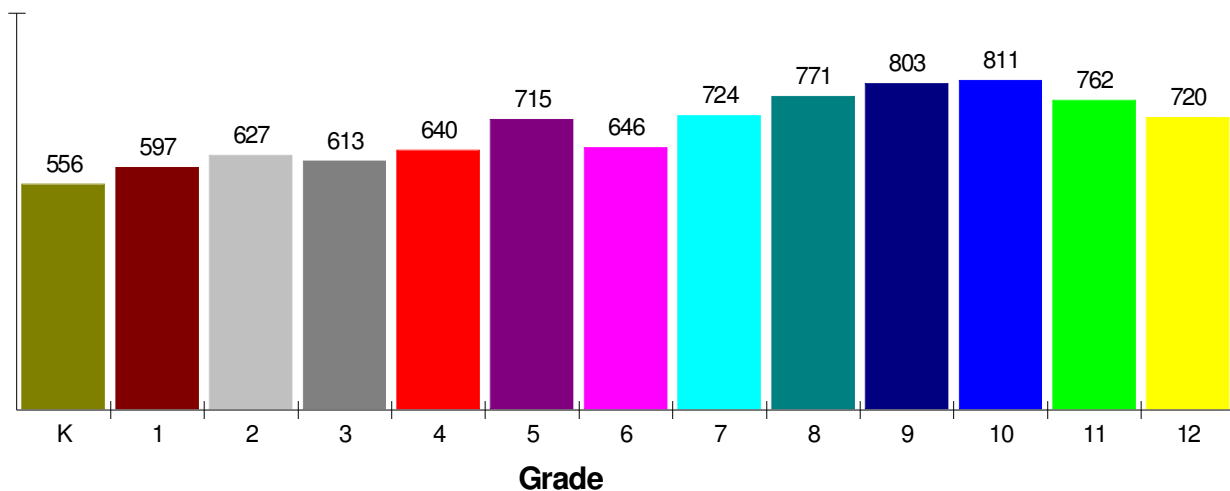

General Facts FOR PARKLAND SCHOOLS

PARKLAND SCHOOLS
1210 SPRINGHOUSE RD
ALLENTOWN, PA 18104

Type:	(610)351-5503	Independent Local District
Grade Range:		K - 12
Schools:		10
Teacher:		518
Students:		8,985
Student/Teacher Ratio:		17.3 To 1
Student/Librarian Ratio:		839.7 To 1
Secondary Student/Guidance Ratio:		238.2 To 1

Student Enrollment By Grade FOR PARKLAND SCHOOLS

Total Enrollment = 8,985

National Enrollment Ranking: 1,194 of 15,679 (92nd Percentile)
State Enrollment Ranking: 37 of 529 (93rd Percentile)