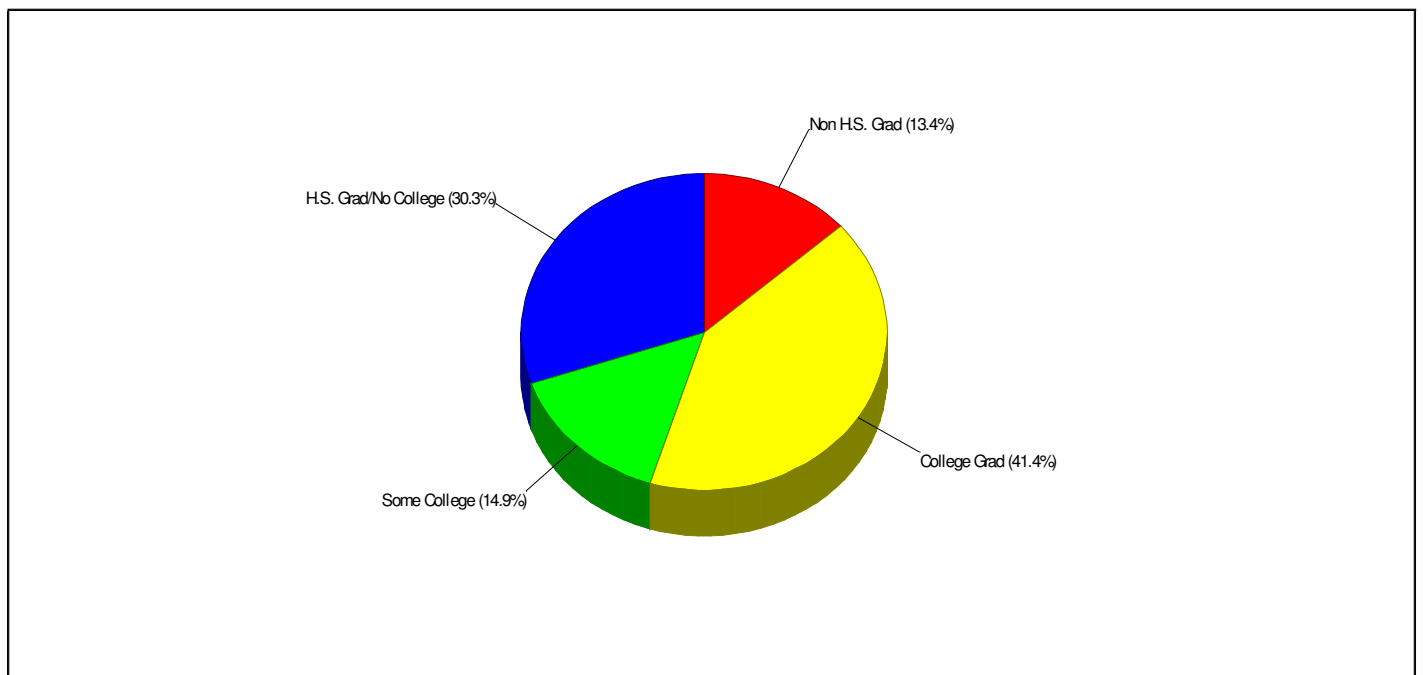

Parent Education Level FOR PARKLAND SCHOOLS

Prepared by RE/MAX Real Estate