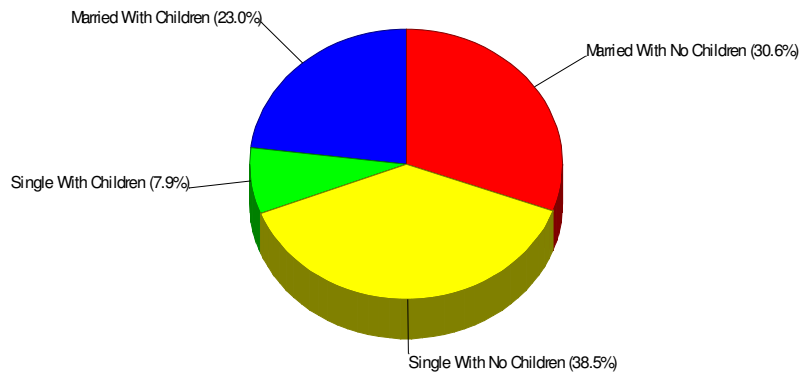

Population = 330,433
Land Area = 346.7 Square Miles

Age Breakdown For Lehigh County Average Age = 38.2 Years

Household Characteristics For Lehigh County

53.6% Married
30.9% With Children

Adult Education Level For Lehigh County