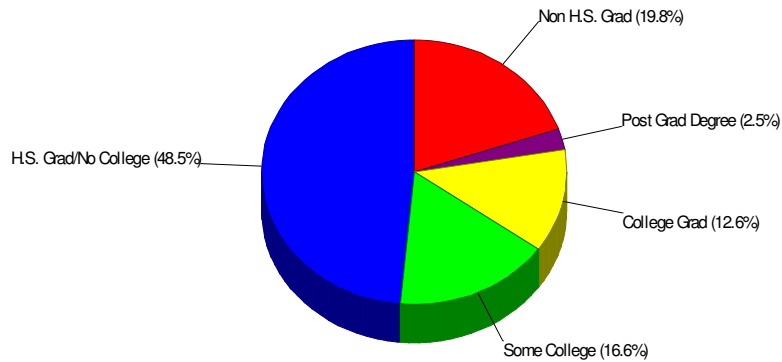

SLATINGTON, BOROUGH OF, PA

Area Facts

Slatington, Borough of

Prepared by RE/MAX Real Estate

Income For Borough of Slatington

Population For Borough of Slatington

Age Breakdown For Borough of Slatington Average Age = 35.7 Years

Household Characteristics For Borough of Slatington

49.4% Married
34.4% With Children

Prepared by RE/MAX Real Estate

Adult Education Level For Borough of Slatington

**80.2% High School Graduates
15.1% College Graduates**