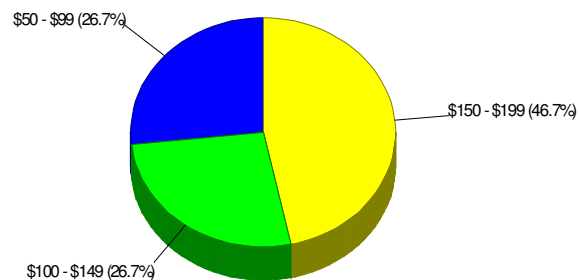

Prepared by RE/MAX Real Estate