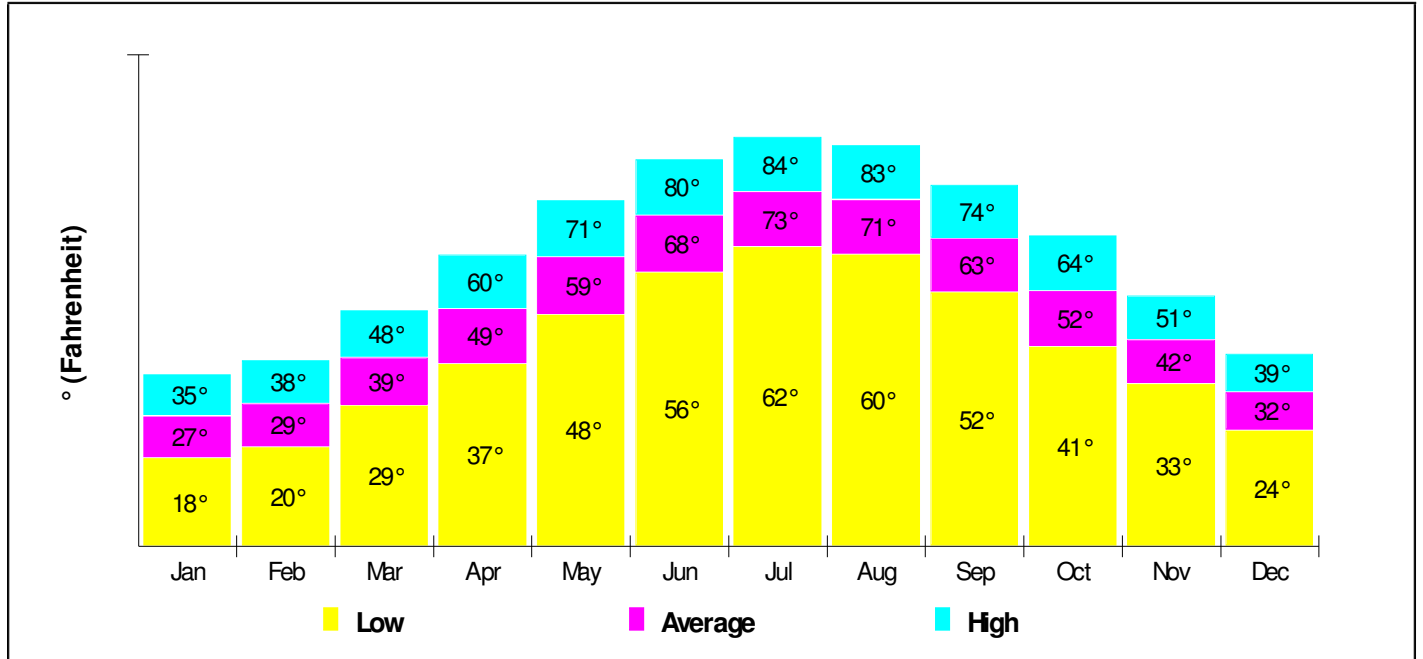

2.28% Chance Of Being The Victim Of A Crime

0.18% Chance Of Being The Victim Of A Bodily Crime

Climate Information

Slatington, Borough of

Prepared by RE/MAX Real Estate

Temperature Measured at PALMERTON, PA (elevation = 410ft.)