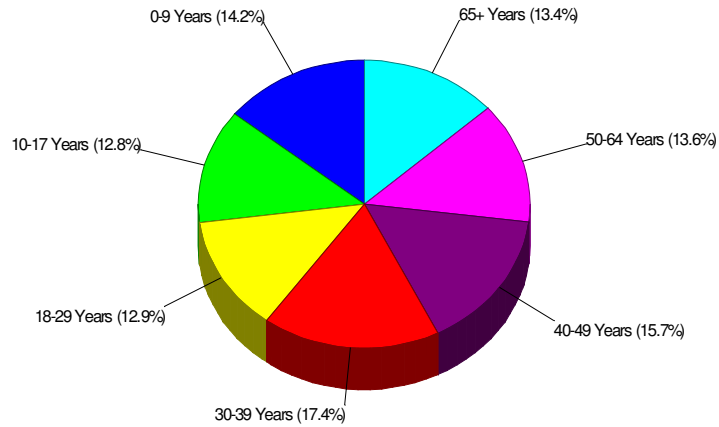

SLATINGTON, BOROUGH OF, PA

Area Facts

Slatington, Borough of

Prepared by RE/MAX Real Estate

Income For Borough of Slatington

Population For Borough of Slatington

Age Breakdown For Borough of Slatington Average Age = 35.7 Years

Household Characteristics For Borough of Slatington

49.4% Married
34.4% With Children

Prepared by RE/MAX Real Estate

Adult Education Level For Borough of Slatington

**80.2% High School Graduates
15.1% College Graduates**