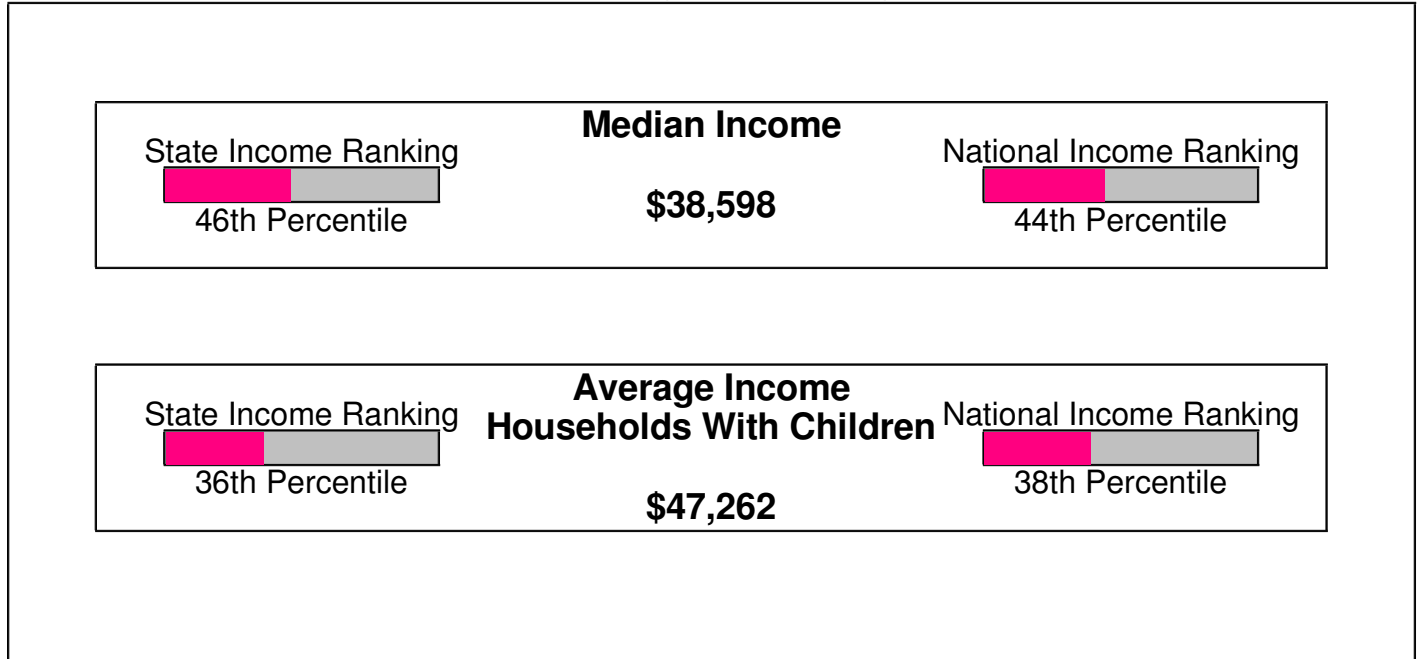

SLATINGTON, BOROUGH OF, PA

Area Facts

Slatington, Borough of

Prepared by RE/MAX Real Estate

Income For Borough of Slatington

Population For Borough of Slatington

Age Breakdown For Borough of Slatington Average Age = 35.7 Years

Household Characteristics For Borough of Slatington

49.4% Married
34.4% With Children

Prepared by RE/MAX Real Estate

Adult Education Level For Borough of Slatington

**80.2% High School Graduates
15.1% College Graduates**