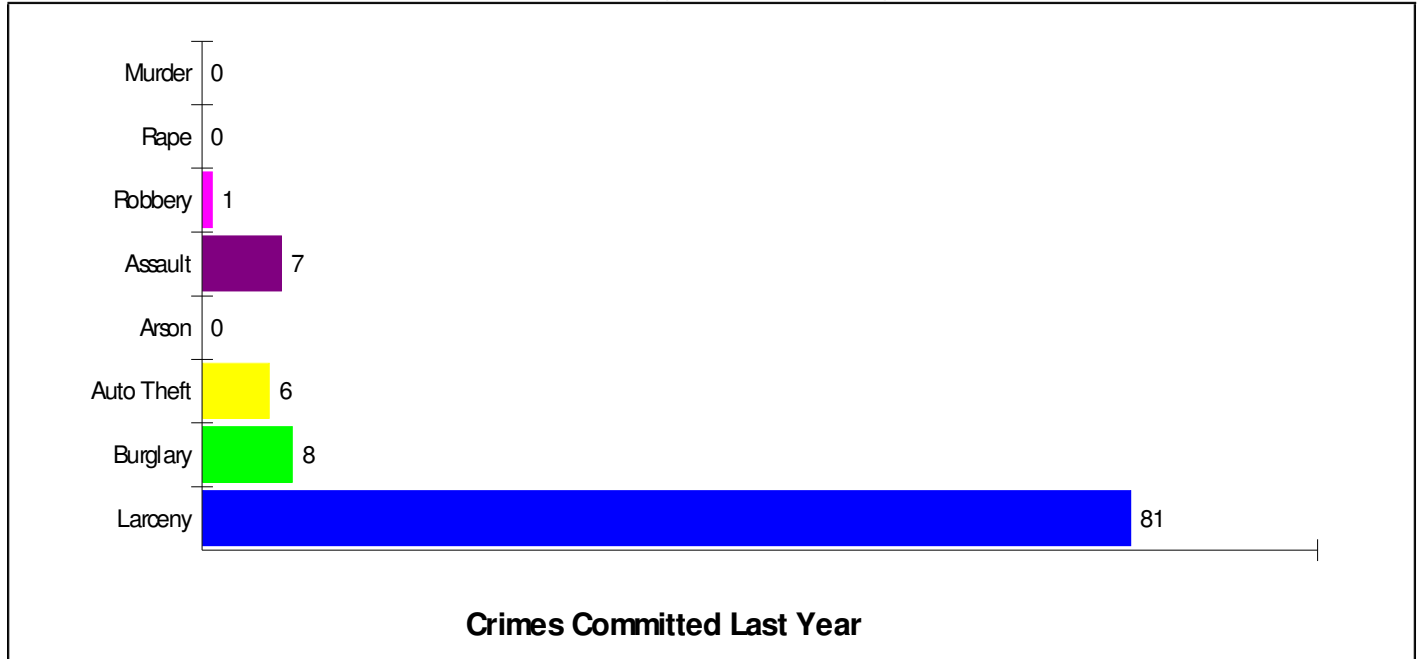

Prepared by RE/MAX Real Estate

Crime Incidents For Borough of Slatington

Crime Index For Borough of Slatington

eNeighborhoods Crime Index™

State Ranking 58th Percentile	602	National Ranking 38th Percentile
----------------------------------	------------	-------------------------------------