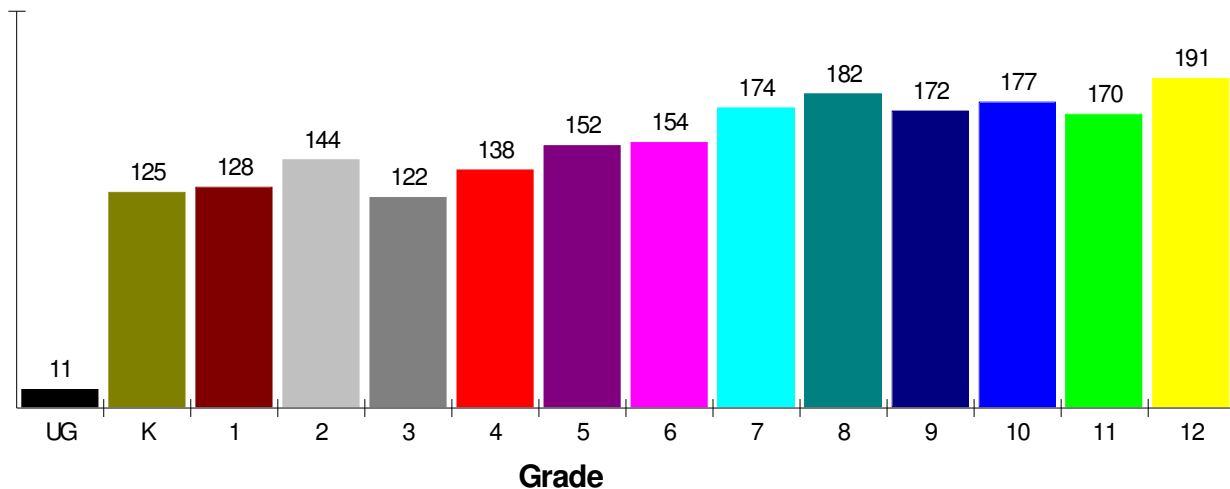

General Facts FOR NORTHERN LEHIGH SCHOOLS

NORTHERN LEHIGH SCHOOLS
1201 SHADOW OAKS LN
SLATINGTON, PA 18080

Type:	(610)767-9800	Independent Local District
Grade Range:		K - 12
Schools:		4
Teacher:		131
Students:		2,040
Student/Teacher Ratio:		15.6 To 1
Student/Librarian Ratio:		680.0 To 1
Secondary Student/Guidance Ratio:		177.5 To 1

Student Enrollment By Grade FOR NORTHERN LEHIGH SCHOOLS

Total Enrollment = 2,040

National Enrollment Ranking: 4,443 of 15,679 (71st Percentile)
State Enrollment Ranking: 282 of 529 (46th Percentile)

Prepared by RE/MAX Real Estate