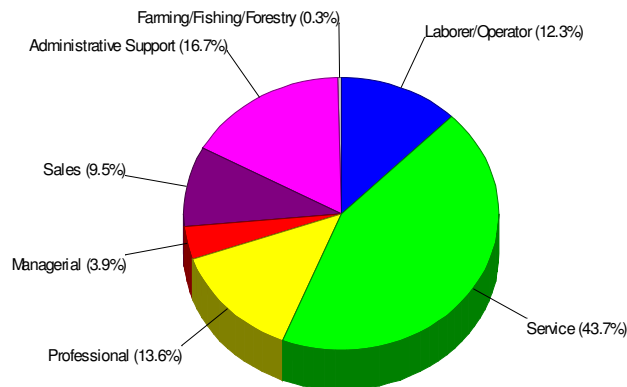

Employment For Borough of Slatington

Average Travel Time To Work = 28.9 Minutes