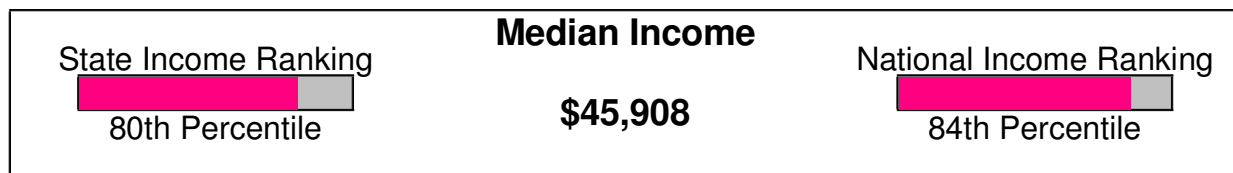

Denomination: Covenant & Evangelical Churches**Phone:** (610)767-1167**Distance from Subject:** 2.40 miles

County Facts

Slatington, Borough of

Prepared by RE/MAX Real Estate

Income For Lehigh County

Population For Lehigh County