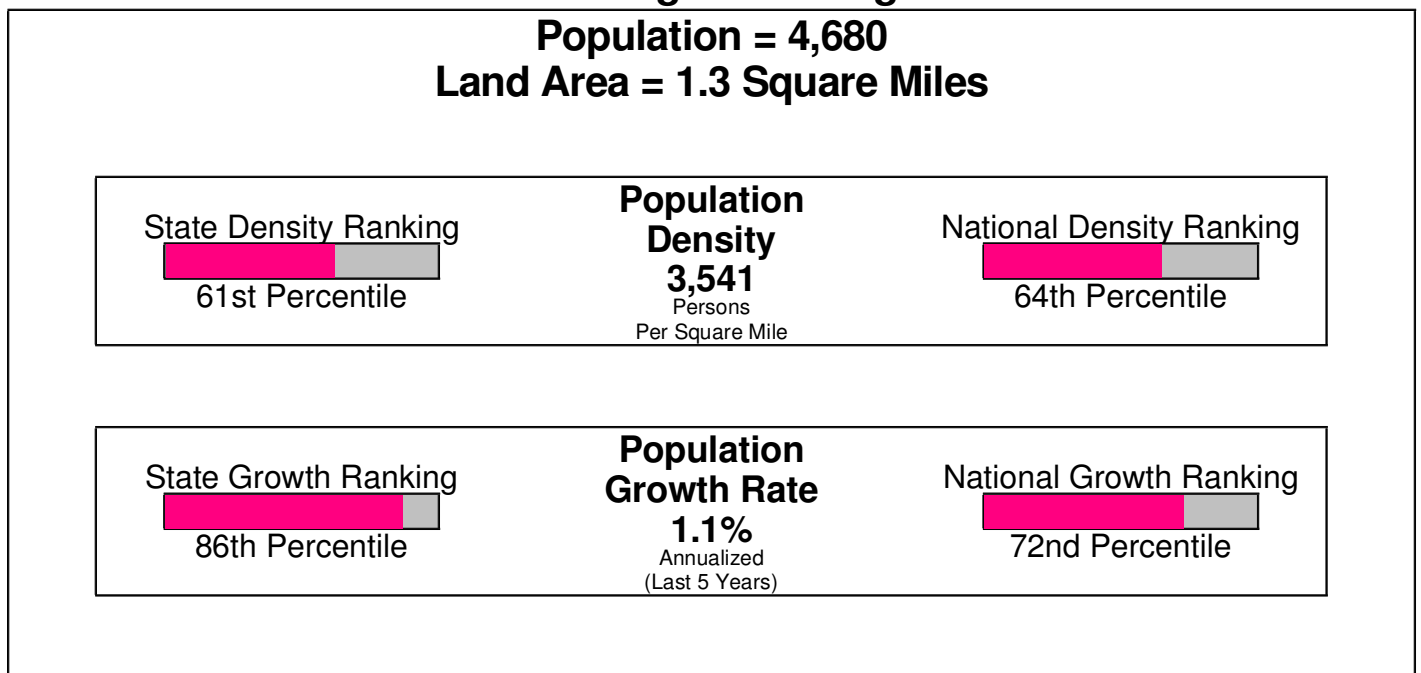

SLATINGTON, BOROUGH OF, PA

Area Facts

Slatington, Borough of

Prepared by RE/MAX Real Estate

Income For Borough of Slatington

Population For Borough of Slatington

Age Breakdown For Borough of Slatington Average Age = 35.7 Years

Household Characteristics For Borough of Slatington

49.4% Married
34.4% With Children

Prepared by RE/MAX Real Estate

Adult Education Level For Borough of Slatington

**80.2% High School Graduates
15.1% College Graduates**