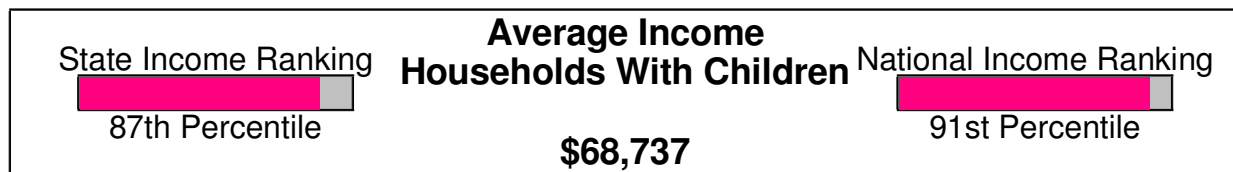

Income For Lehigh County