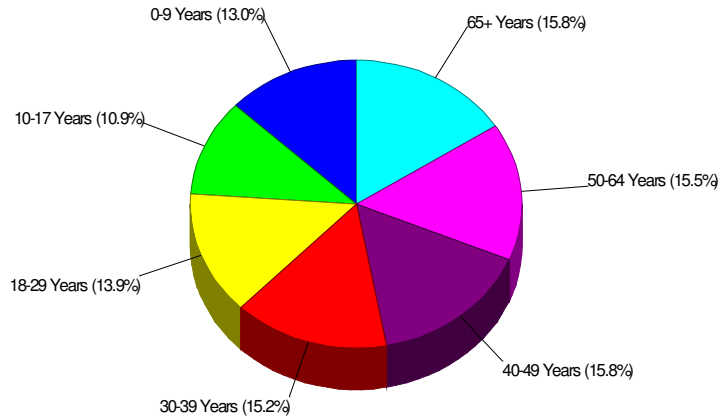

Population = 330,433
Land Area = 346.7 Square Miles

Age Breakdown For Lehigh County Average Age = 38.2 Years

Household Characteristics For Lehigh County

53.6% Married
30.9% With Children

Adult Education Level For Lehigh County