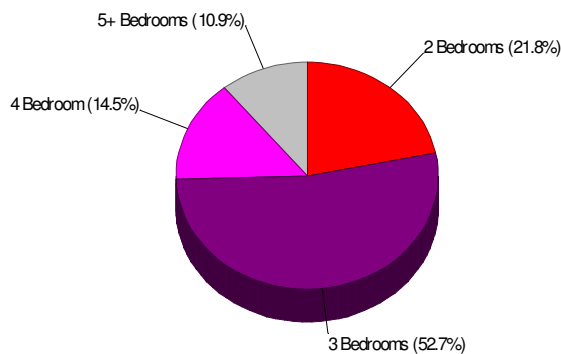

Housing Information

Slatington, Borough of

Prepared by RE/MAX Real Estate

Housing Characteristics For Neighborhood Within Borough of Slatington

Average Age of Housing 61 years

Type of Dwelling

Home Ownership For Neighborhood Within Borough of Slatington

Owner Occupied Households = 45.2%
Median Housing Value = \$124,800
Median Number of Bedrooms = 3

Home Size Breakdown

Prepared by RE/MAX Real Estate

Rental

For Neighborhood Within Borough of Slatington

Renter Occupied Households = 54.8%
Median Monthly Rent = \$475
Median Number of Bedrooms = 2