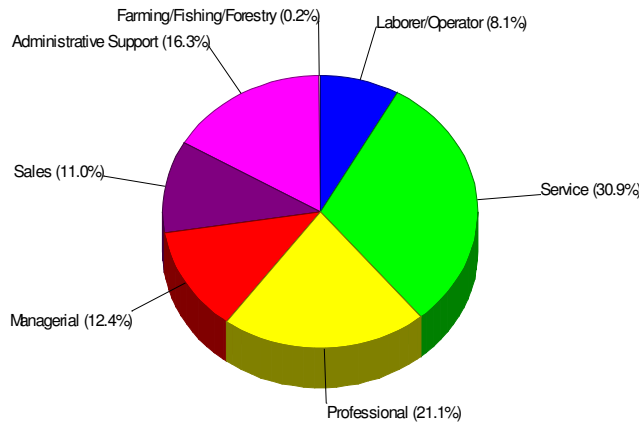

Employment For Lehigh County

Average Travel Time To Work = 23.9 Minutes

Occupation