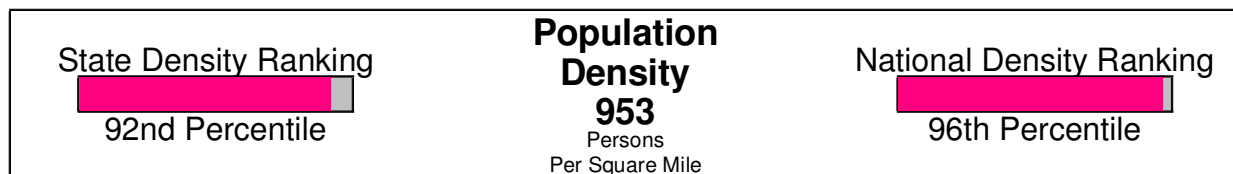

Population For Lehigh County

Population = 330,433
Land Area = 346.7 Square Miles