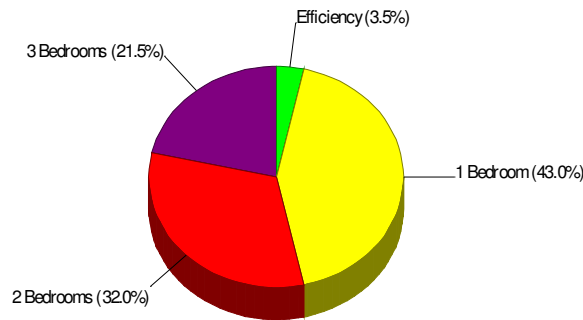

Owner Occupied Households = 45.2%
Median Housing Value = \$124,800
Median Number of Bedrooms = 3

Home Size Breakdown

Prepared by RE/MAX Real Estate

Rental

For Neighborhood Within Borough of Slatington

Renter Occupied Households = 54.8%
Median Monthly Rent = \$475
Median Number of Bedrooms = 2