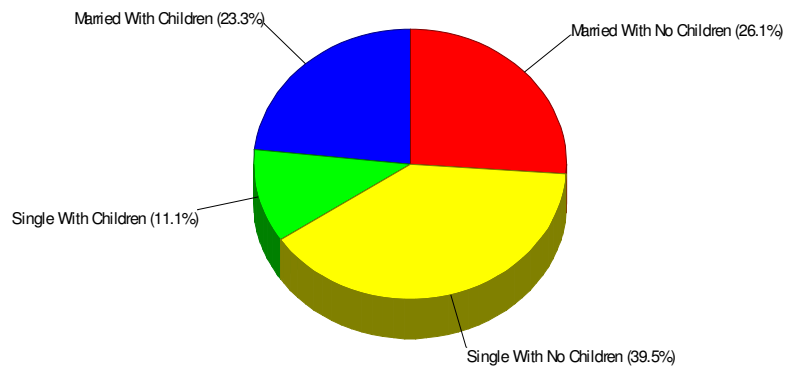

SLATINGTON, BOROUGH OF, PA

Area Facts

Slatington, Borough of

Prepared by RE/MAX Real Estate

Income For Borough of Slatington

Population For Borough of Slatington

Age Breakdown For Borough of Slatington Average Age = 35.7 Years

Household Characteristics For Borough of Slatington

49.4% Married
34.4% With Children

Prepared by RE/MAX Real Estate

Adult Education Level For Borough of Slatington

**80.2% High School Graduates
15.1% College Graduates**