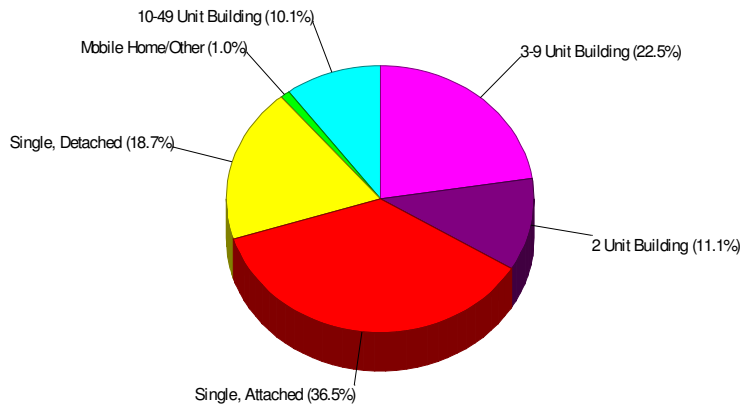

Housing Information

Slatington, Borough of

Prepared by RE/MAX Real Estate

Housing Characteristics For Neighborhood Within Borough of Slatington

Average Age of Housing 61 years

Type of Dwelling

Home Ownership For Neighborhood Within Borough of Slatington

Owner Occupied Households = 45.2%
Median Housing Value = \$124,800
Median Number of Bedrooms = 3

Home Size Breakdown

Prepared by RE/MAX Real Estate

Rental

For Neighborhood Within Borough of Slatington

Renter Occupied Households = 54.8%
Median Monthly Rent = \$475
Median Number of Bedrooms = 2