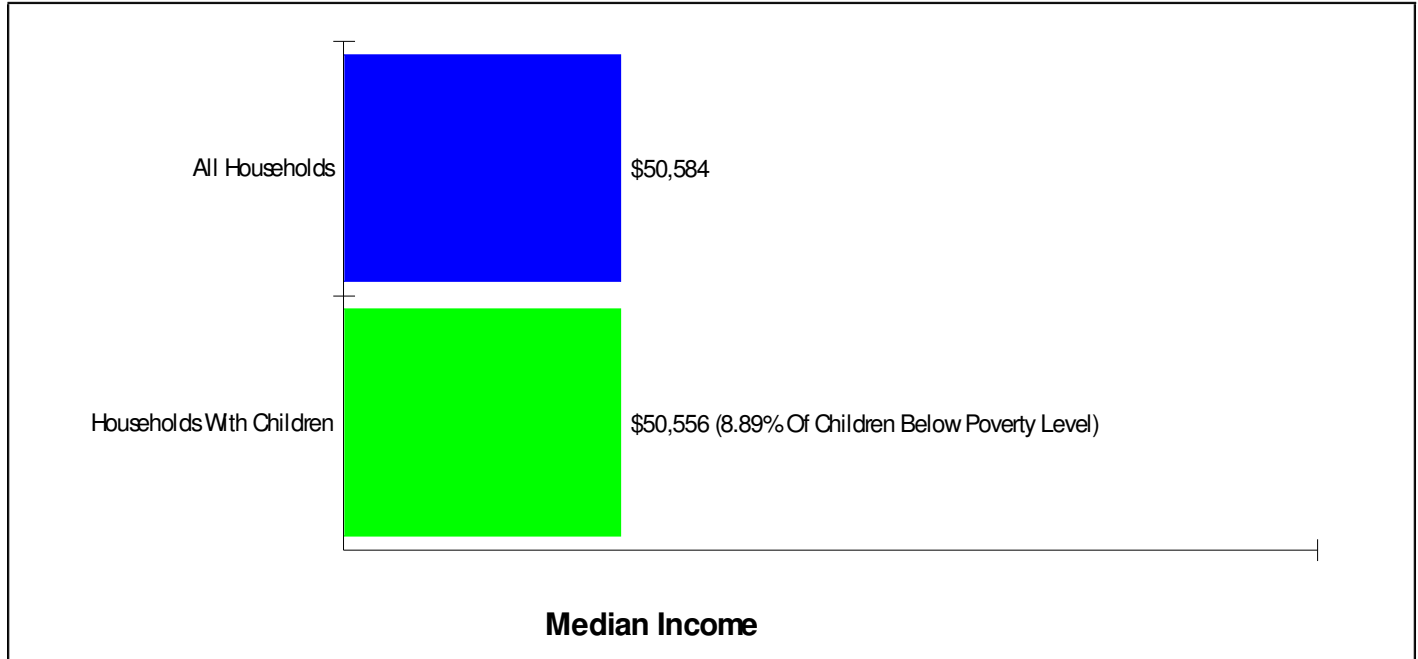

Phone: (610)767-9821
Grades: 3 - 6

Distance from Subject: 2.4 Miles
Student/Teacher Ratio: 15.7 to 1
Mascot: Bulldogs

School Type: Regular
Students/Teachers: 550/35
School Colors : Navy & White

Income FOR NORTHERN LEHIGH SCHOOLS