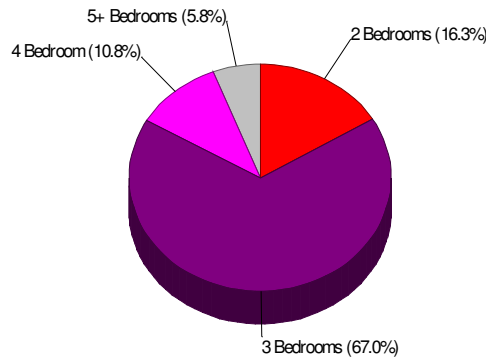

Phone: (610)799-2341

Grades: 2 - 12

School Type: Not Given

Gender: Not Given

Housing Information

Washington, Township of (Lehigh County)

Prepared by RE/MAX Real Estate

Housing Characteristics For Neighborhood Within Township of Washington

Average Age of Housing 38 years

Type of Dwelling

Home Ownership For Neighborhood Within Township of Washington

Owner Occupied Households = 87.4%
Median Housing Value = \$201,722
Median Number of Bedrooms = 3

Home Size Breakdown

Prepared by RE/MAX Real Estate

Rental

For Neighborhood Within Township of Washington

Renter Occupied Households = 12.6%
Median Monthly Rent = \$541
Median Number of Bedrooms = 2

Home Size Breakdown