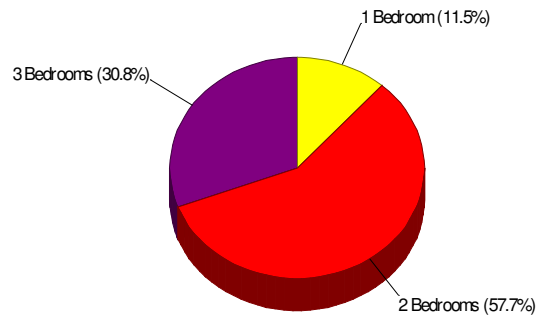

Average Age of Housing 38 years

Type of Dwelling

Home Ownership For Neighborhood Within Township of Washington

Owner Occupied Households = 87.4%
Median Housing Value = \$201,722
Median Number of Bedrooms = 3

Home Size Breakdown

Prepared by RE/MAX Real Estate

Rental

For Neighborhood Within Township of Washington

Renter Occupied Households = 12.6%
Median Monthly Rent = \$541
Median Number of Bedrooms = 2

Home Size Breakdown