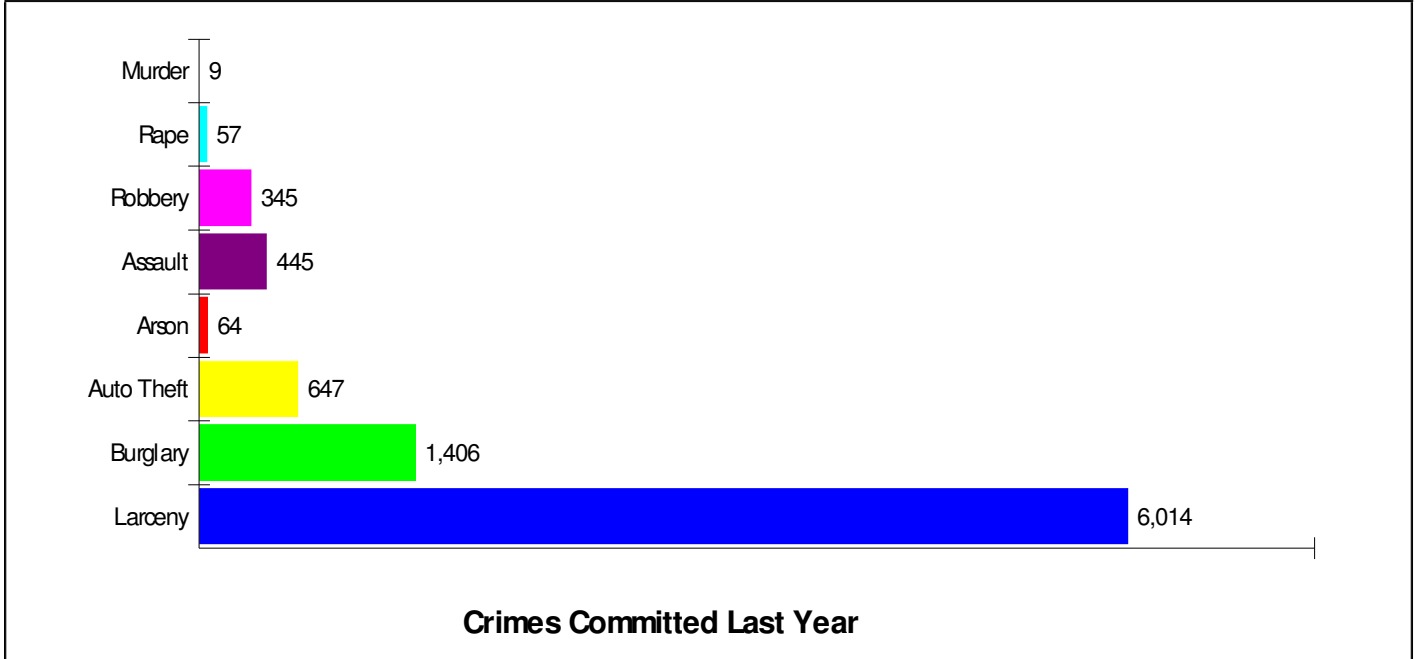

Prepared by RE/MAX Real Estate

Crime Incidents For Lehigh County

Crime Index For Lehigh County

eNeighborhoods Crime Index™

State Ranking: 91st Percentile

476

National Ranking: 53rd Percentile

3.84% Chance Of Being The Victim Of A Crime