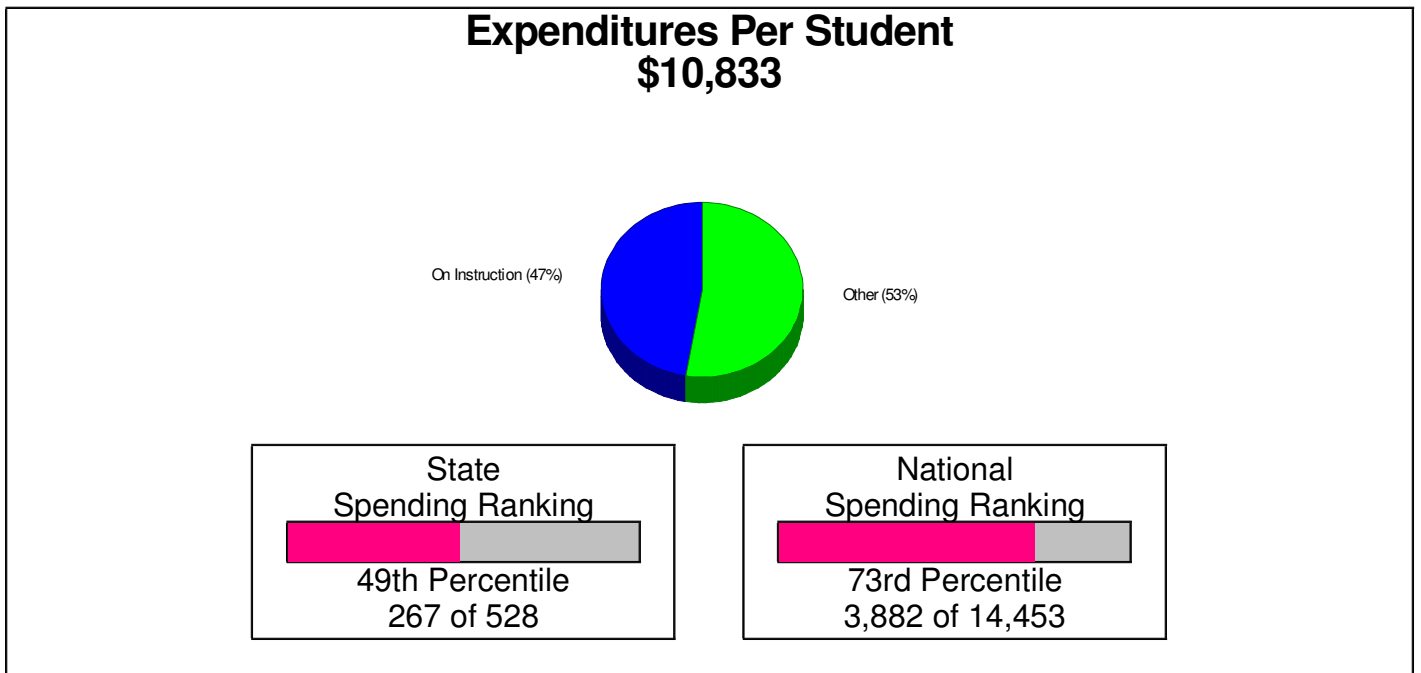

School Expenditures FOR NORTHERN LEHIGH SCHOOLS

Expenditures Per Student
$10,833