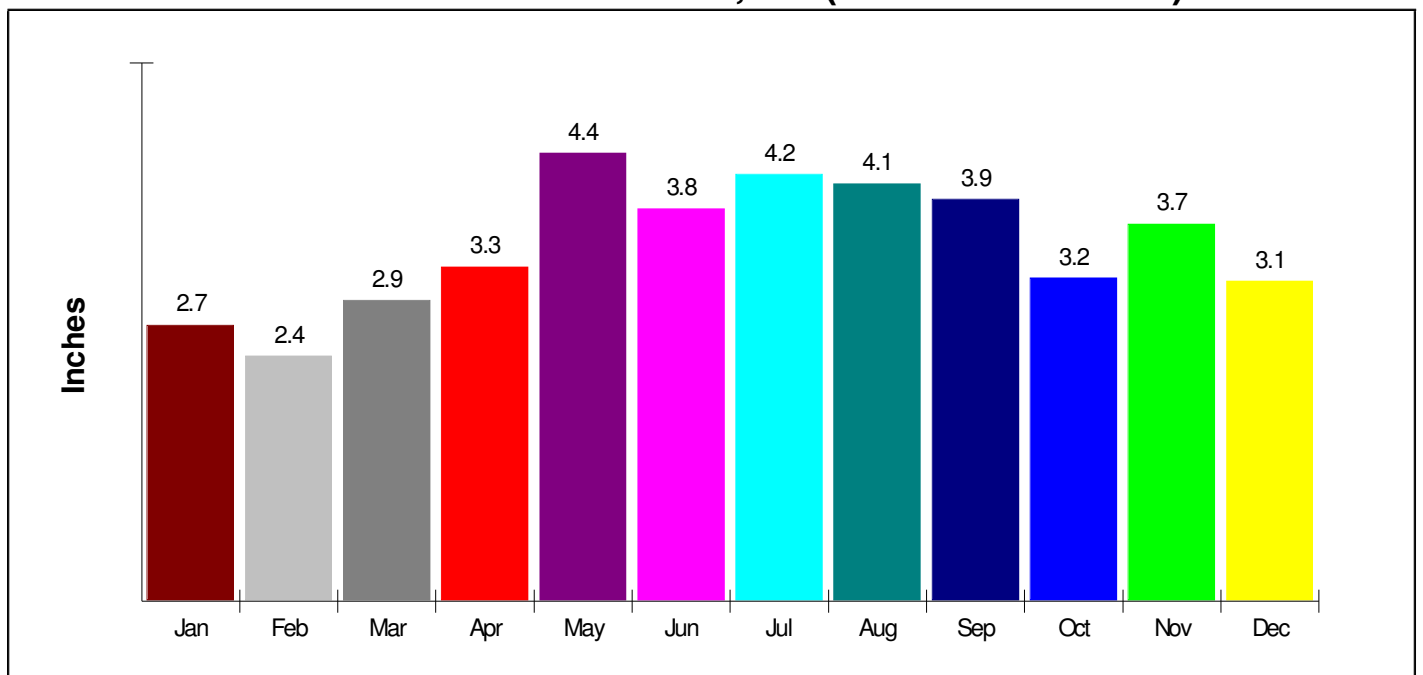

Average Precipitation Measured at PALMERTON, PA (elevation = 410ft.)

Prepared by RE/MAX Real Estate