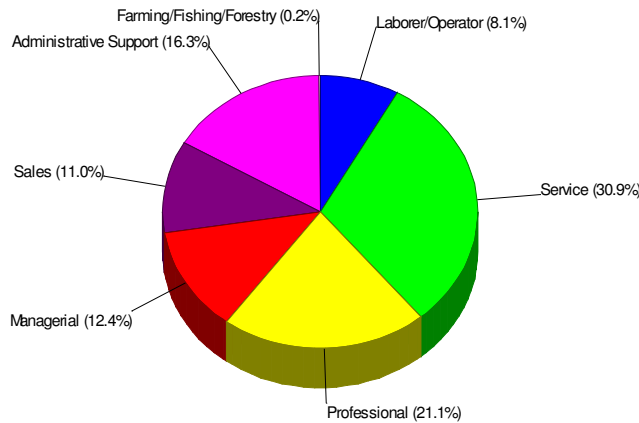

Employment For Lehigh County

Average Travel Time To Work = 23.9 Minutes