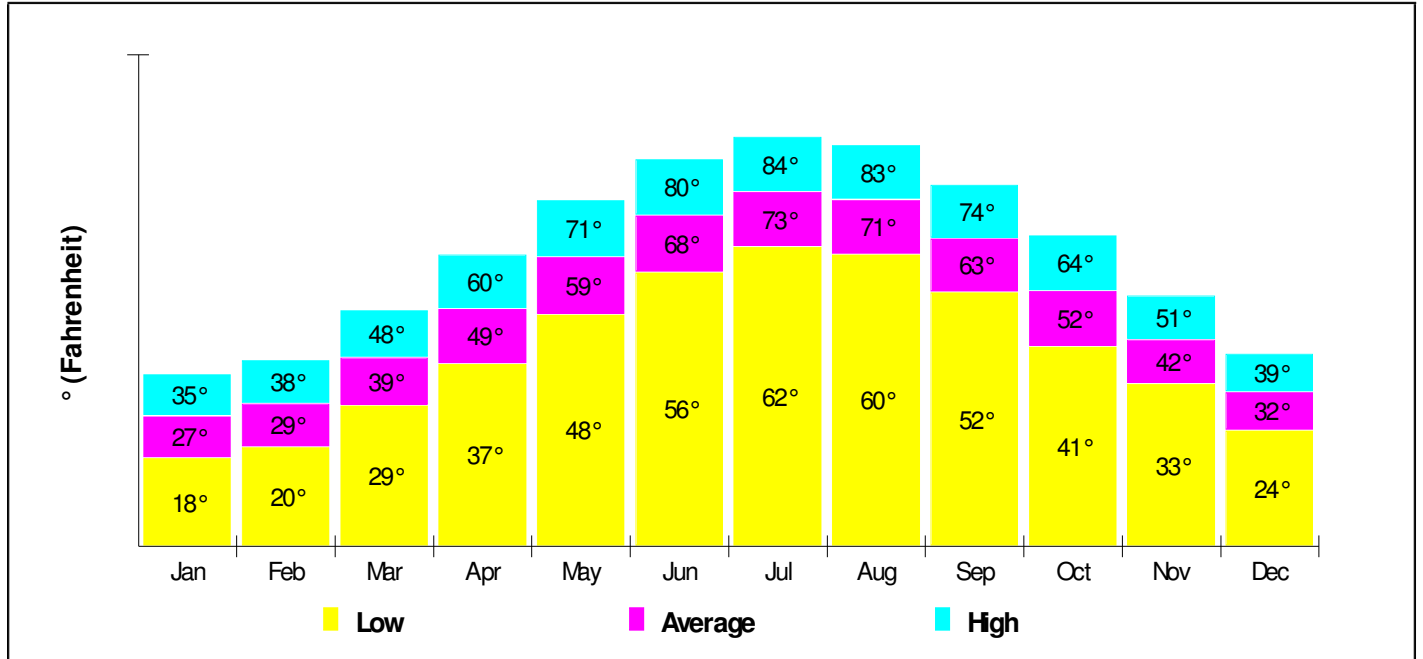

Temperature Measured at PALMERTON, PA (elevation = 410ft.)