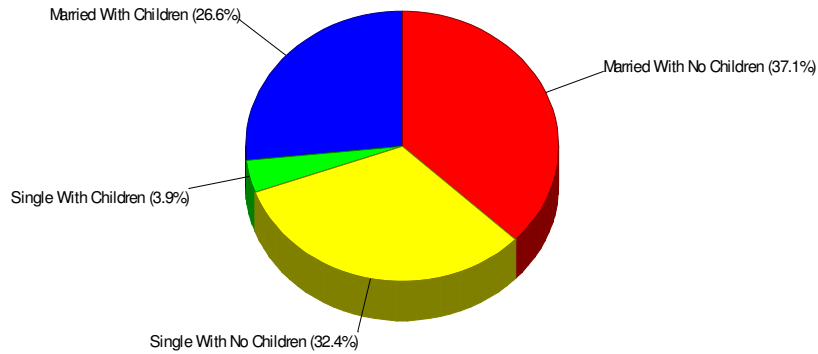

WASHINGTON, TOWNSHIP OF (LEHIGH COUNTY), PA

Area Facts

Washington, Township of (Lehigh County)

Prepared by RE/MAX Real Estate

Income For Township of Washington

Population For Township of Washington

Population = 6,953
Land Area = 23.7 Square Miles

Age Breakdown For Township of Washington Average Age = 39.3 Years

Household Characteristics For Township of Washington

63.7% Married
30.5% With Children

**Adult Education Level
For Township of Washington**
83.4% High School Graduates
20.1% College Graduates