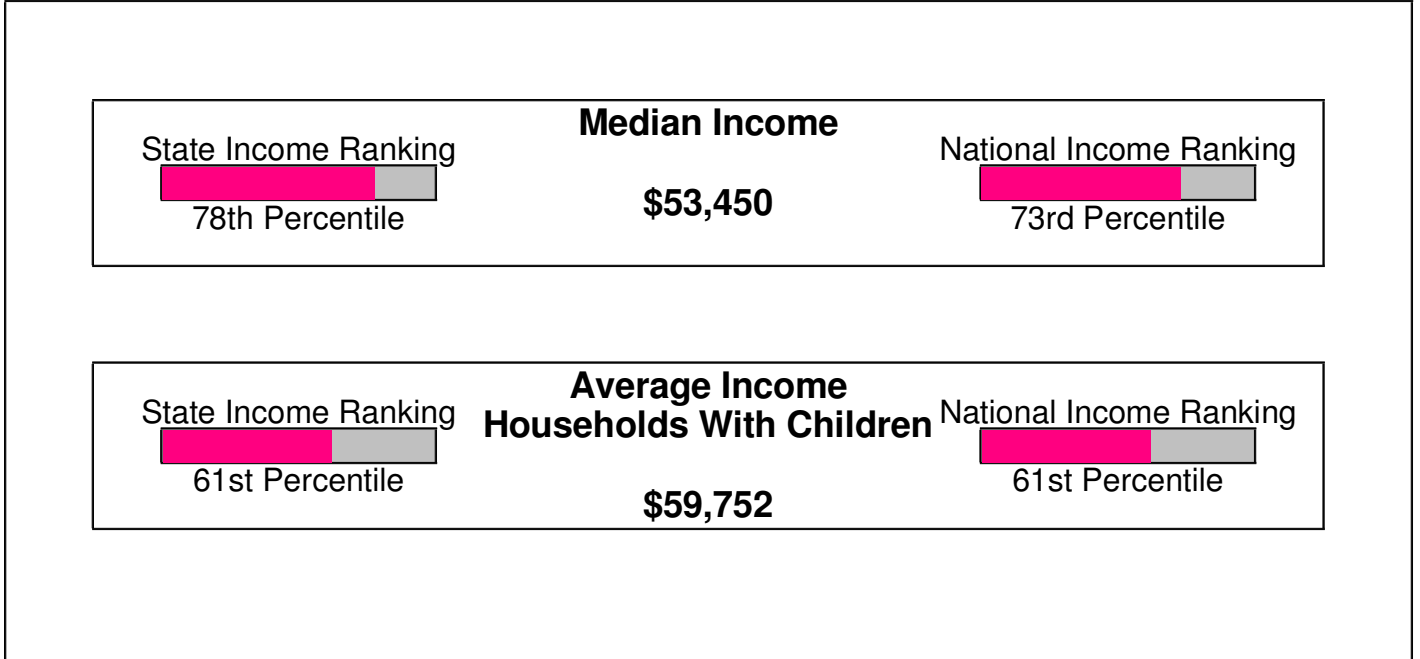

WASHINGTON, TOWNSHIP OF (LEHIGH COUNTY), PA

Area Facts

Washington, Township of (Lehigh County)

Prepared by RE/MAX Real Estate

Income For Township of Washington

Population For Township of Washington

Population = 6,953
Land Area = 23.7 Square Miles

Age Breakdown For Township of Washington Average Age = 39.3 Years

Household Characteristics For Township of Washington

63.7% Married
30.5% With Children

**Adult Education Level
For Township of Washington**
83.4% High School Graduates
20.1% College Graduates