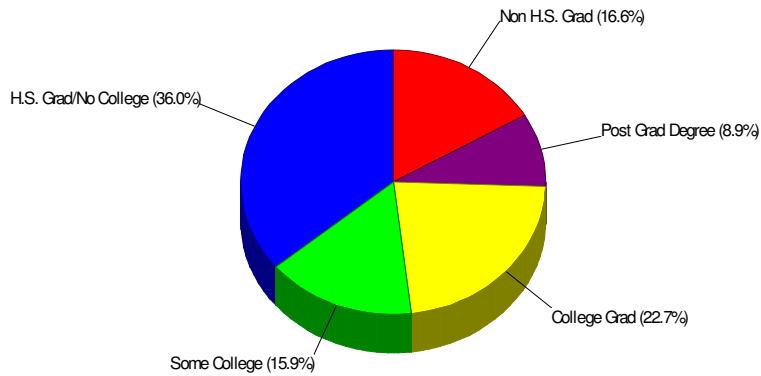

Adult Education Level For Lehigh County

**83.4% High School Graduates
31.6% College Graduates**