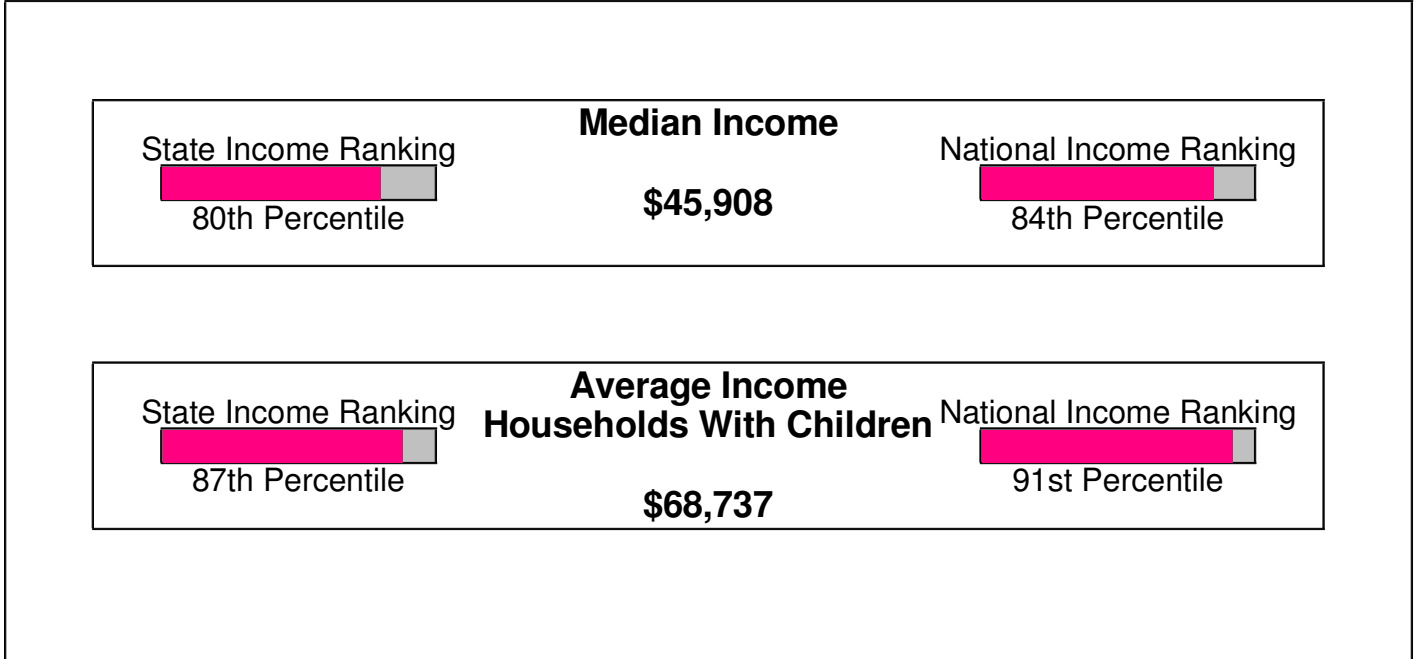

Income For Lehigh County