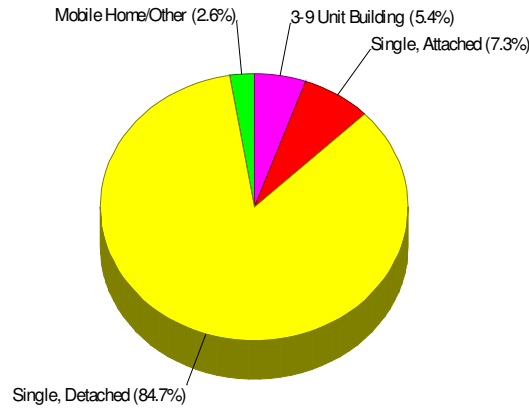

Phone: (610)799-2341

Grades: 2 - 12

School Type: Not Given

Gender: Not Given

Housing Information

Washington, Township of (Lehigh County)

Prepared by RE/MAX Real Estate

Housing Characteristics For Neighborhood Within Township of Washington

Average Age of Housing 38 years

Type of Dwelling

Home Ownership For Neighborhood Within Township of Washington

Owner Occupied Households = 87.4%
Median Housing Value = \$201,722
Median Number of Bedrooms = 3