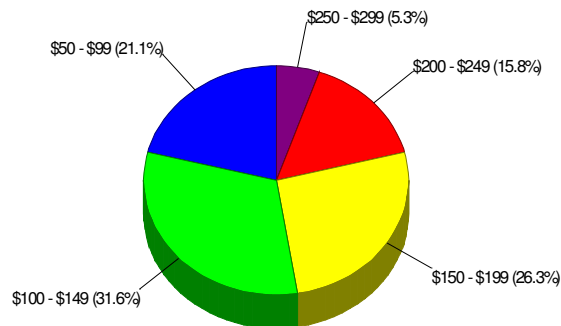

Home Sales Pricing Pattern (Closest 20)

Median Price = $140,000
Average Price = $152,684

Prepared by RE/MAX Real Estate