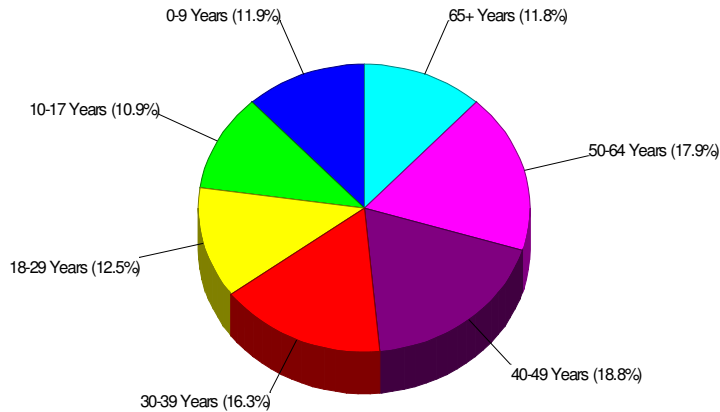

WASHINGTON, TOWNSHIP OF (LEHIGH COUNTY), PA

Area Facts

Washington, Township of (Lehigh County)

Prepared by RE/MAX Real Estate

Income For Township of Washington

Population For Township of Washington

Population = 6,953
Land Area = 23.7 Square Miles

Age Breakdown For Township of Washington Average Age = 39.3 Years

Household Characteristics For Township of Washington

63.7% Married
30.5% With Children

**Adult Education Level
For Township of Washington**
83.4% High School Graduates
20.1% College Graduates