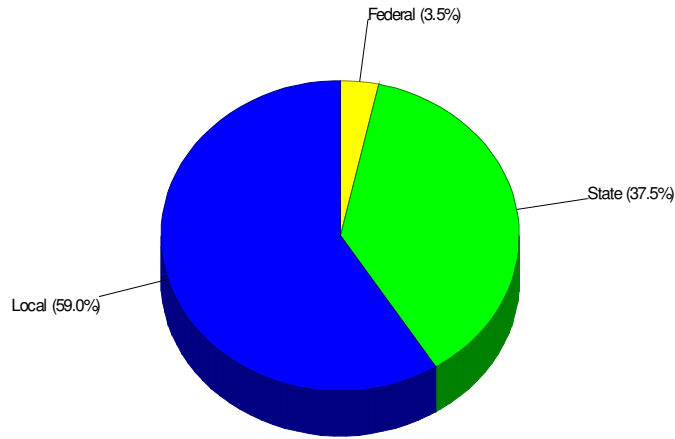

School Funding FOR NORTHERN LEHIGH SCHOOLS