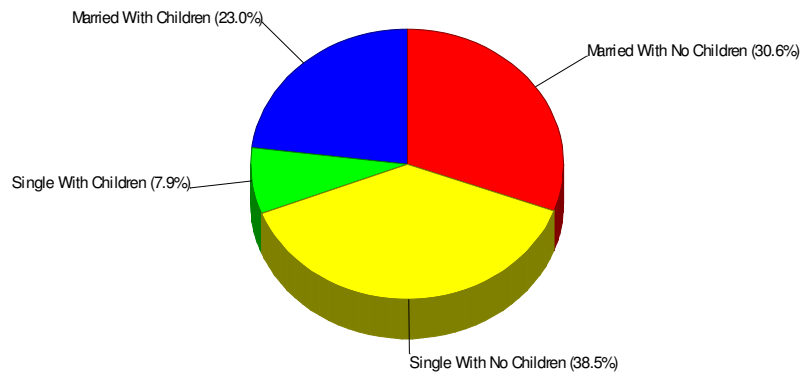

Age Breakdown For Lehigh County Average Age = 38.2 Years

Household Characteristics For Lehigh County

53.6% Married
30.9% With Children

Prepared by RE/MAX Real Estate

Adult Education Level For Lehigh County