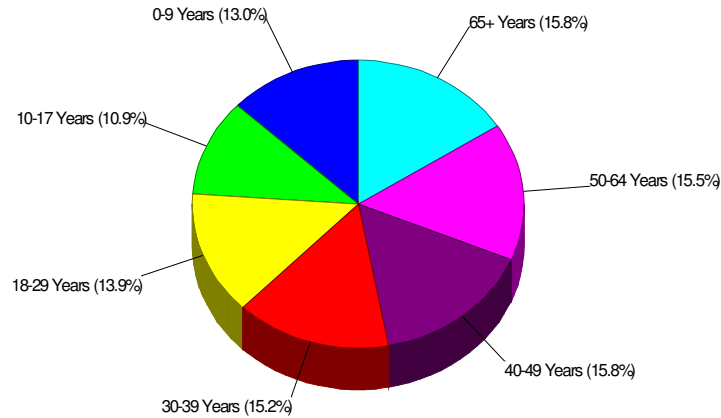

Age Breakdown For Lehigh County Average Age = 38.2 Years

Household Characteristics For Lehigh County

53.6% Married
30.9% With Children

Prepared by RE/MAX Real Estate

Adult Education Level For Lehigh County