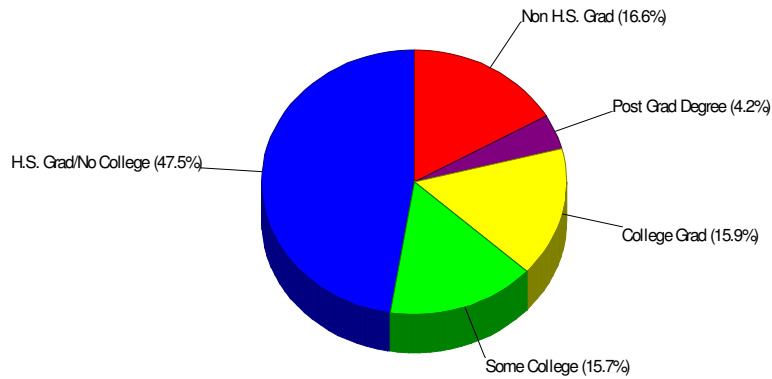

WASHINGTON, TOWNSHIP OF (LEHIGH COUNTY), PA

Area Facts

Washington, Township of (Lehigh County)

Prepared by RE/MAX Real Estate

Income For Township of Washington

Population For Township of Washington

Population = 6,953
Land Area = 23.7 Square Miles

Age Breakdown For Township of Washington Average Age = 39.3 Years

Household Characteristics For Township of Washington

63.7% Married
30.5% With Children

**Adult Education Level
For Township of Washington**
83.4% High School Graduates
20.1% College Graduates