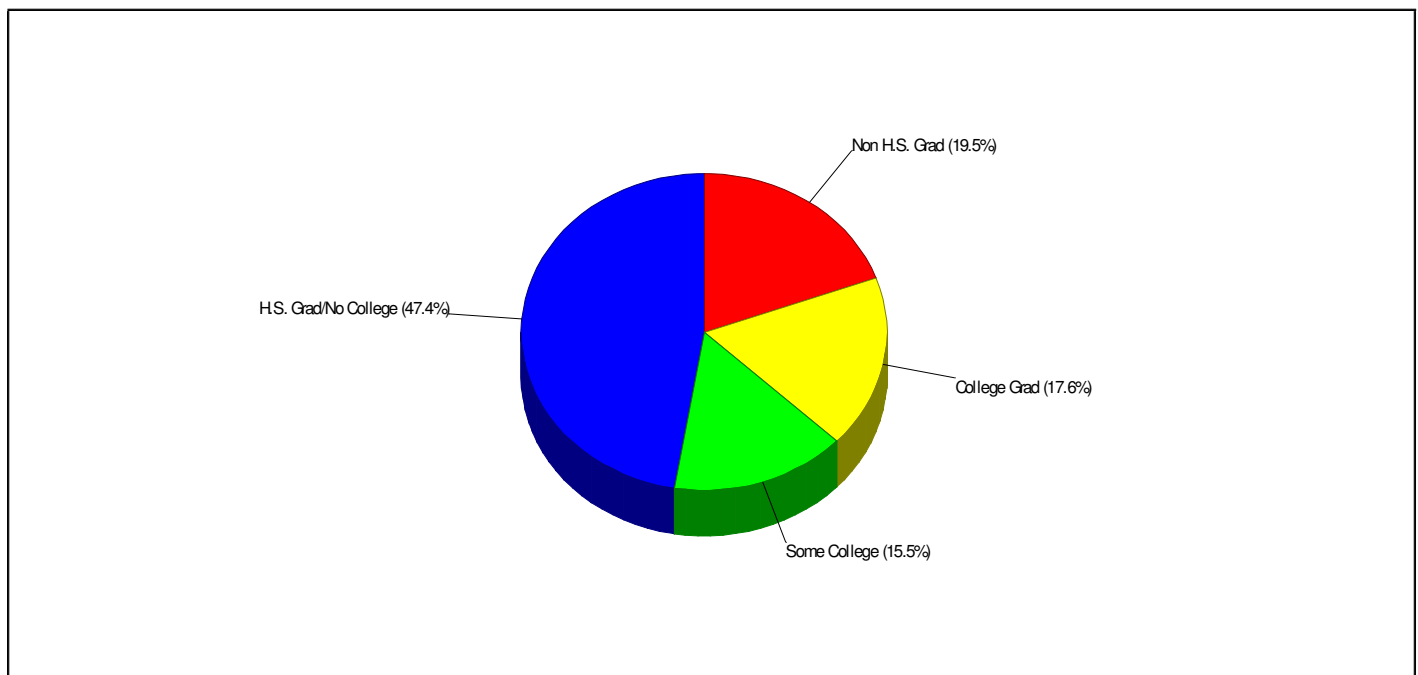

Parent Education Level FOR NORTHERN LEHIGH SCHOOLS

Prepared by RE/MAX Real Estate