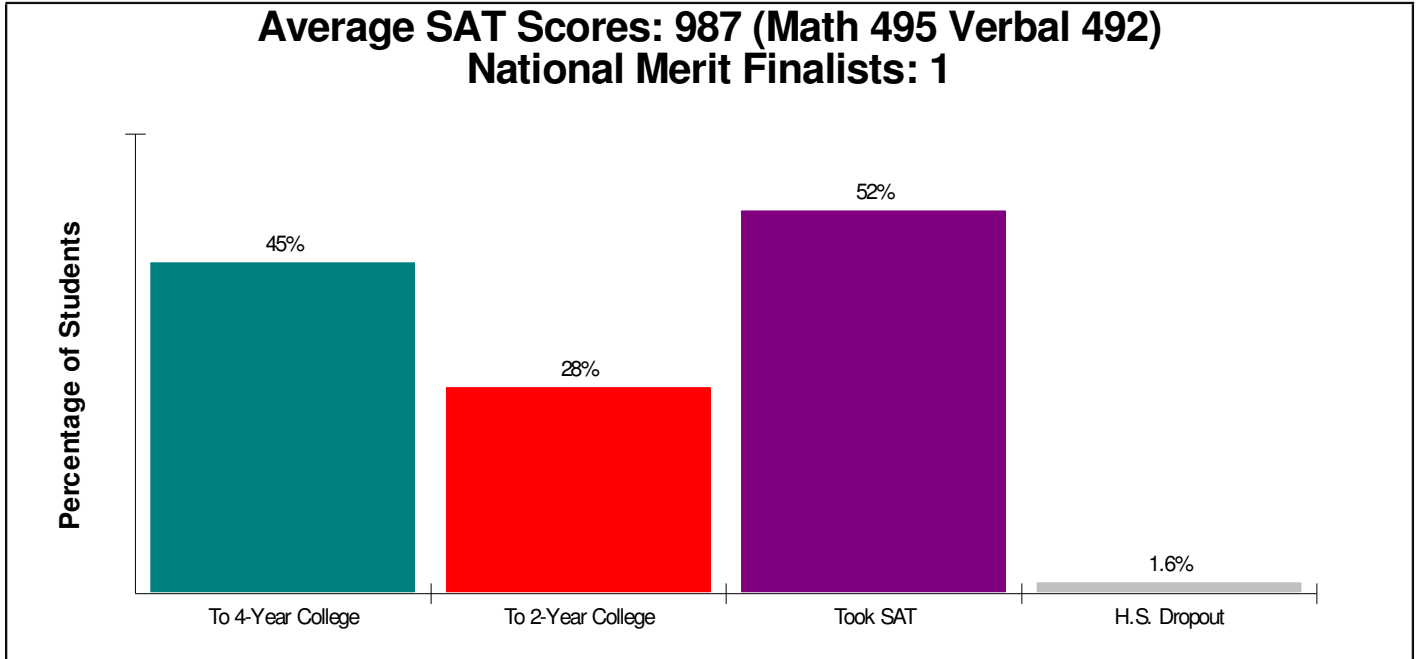

High School Statistics FOR NORTHERN LEHIGH SCHOOLS

Average SAT Scores: 987 (Math 495 Verbal 492)
National Merit Finalists: 1