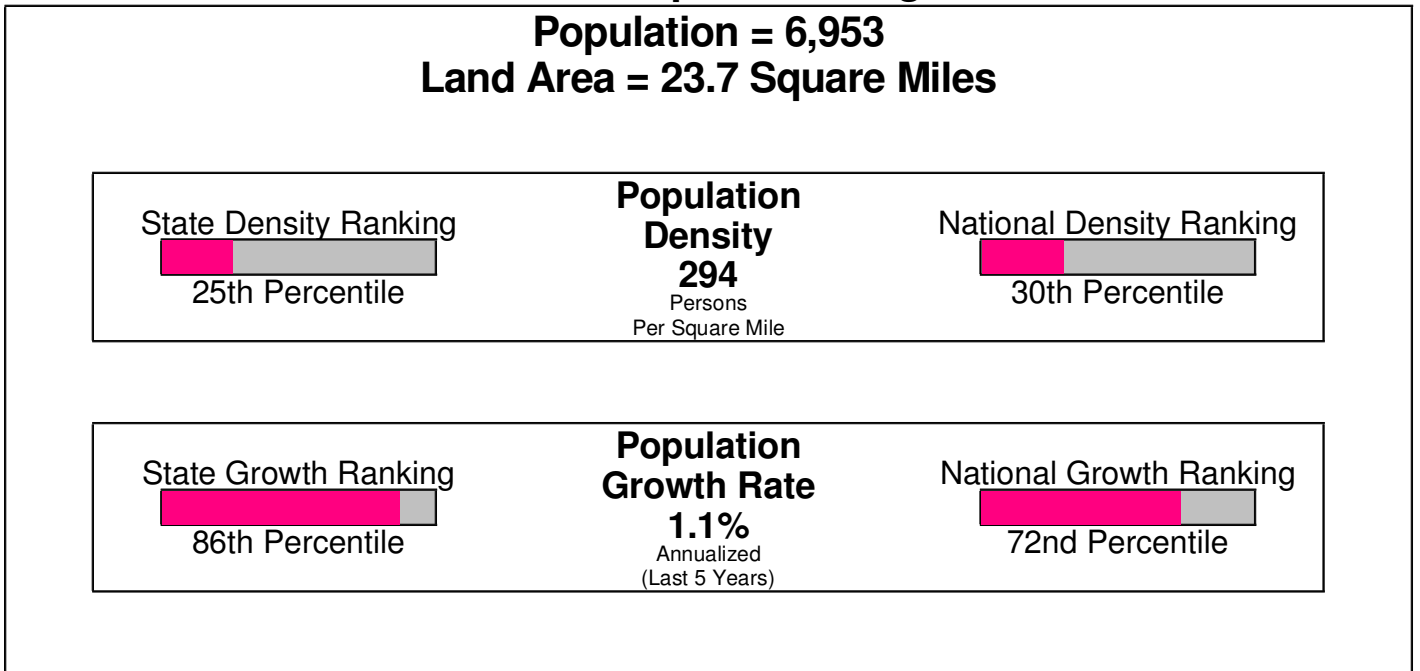

WASHINGTON, TOWNSHIP OF (LEHIGH COUNTY), PA

Area Facts

Washington, Township of (Lehigh County)

Prepared by RE/MAX Real Estate

Income For Township of Washington

Population For Township of Washington

Population = 6,953
Land Area = 23.7 Square Miles