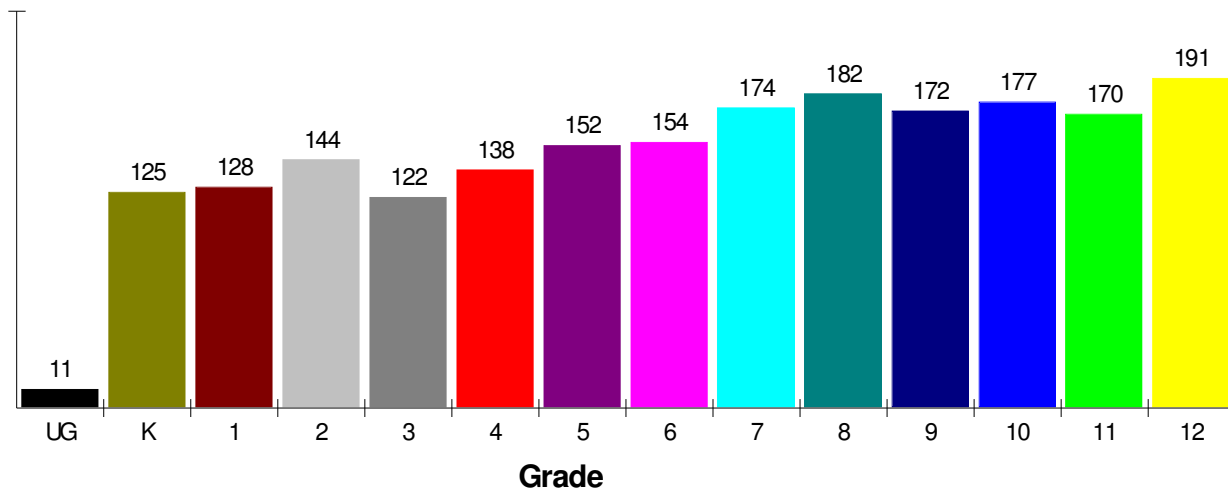

General Facts FOR NORTHERN LEHIGH SCHOOLS

NORTHERN LEHIGH SCHOOLS
1201 SHADOW OAKS LN
SLATINGTON, PA 18080

Type:	(610)767-9800	Independent Local District
Grade Range:		K - 12
Schools:		4
Teacher:		131
Students:		2,040
Student/Teacher Ratio:		15.6 To 1
Student/Librarian Ratio:		680.0 To 1
Secondary Student/Guidance Ratio:		177.5 To 1

Student Enrollment By Grade FOR NORTHERN LEHIGH SCHOOLS

Total Enrollment = 2,040

National Enrollment Ranking: 4,443 of 15,679 (71st Percentile)
State Enrollment Ranking: 282 of 529 (46th Percentile)

Prepared by RE/MAX Real Estate