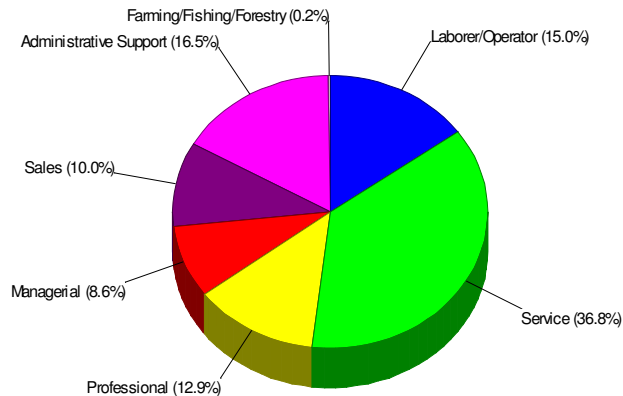

**Employment
For Township of Washington**
Average Travel Time To Work = 29.8 Minutes

Occupation

Prepared by RE/MAX Real Estate

School Information

Washington, Township of (Lehigh County)

Prepared by RE/MAX Real Estate