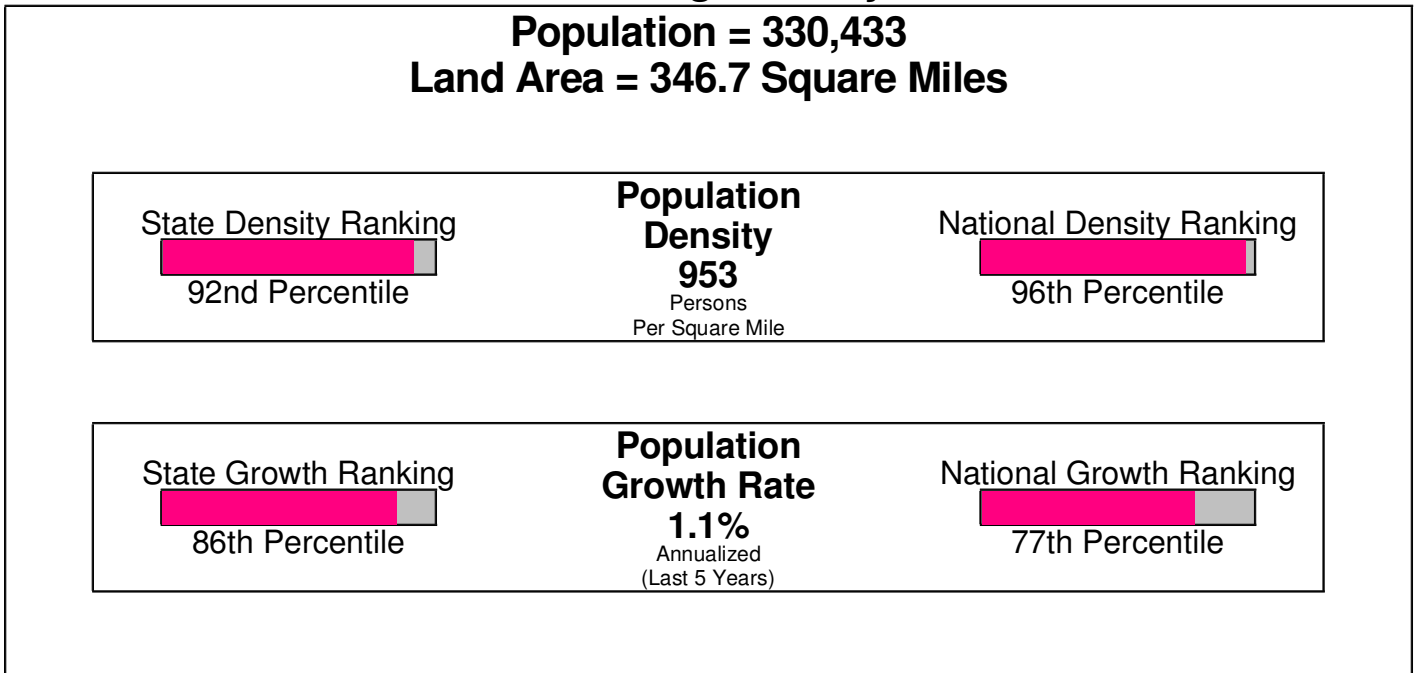

Population For Lehigh County