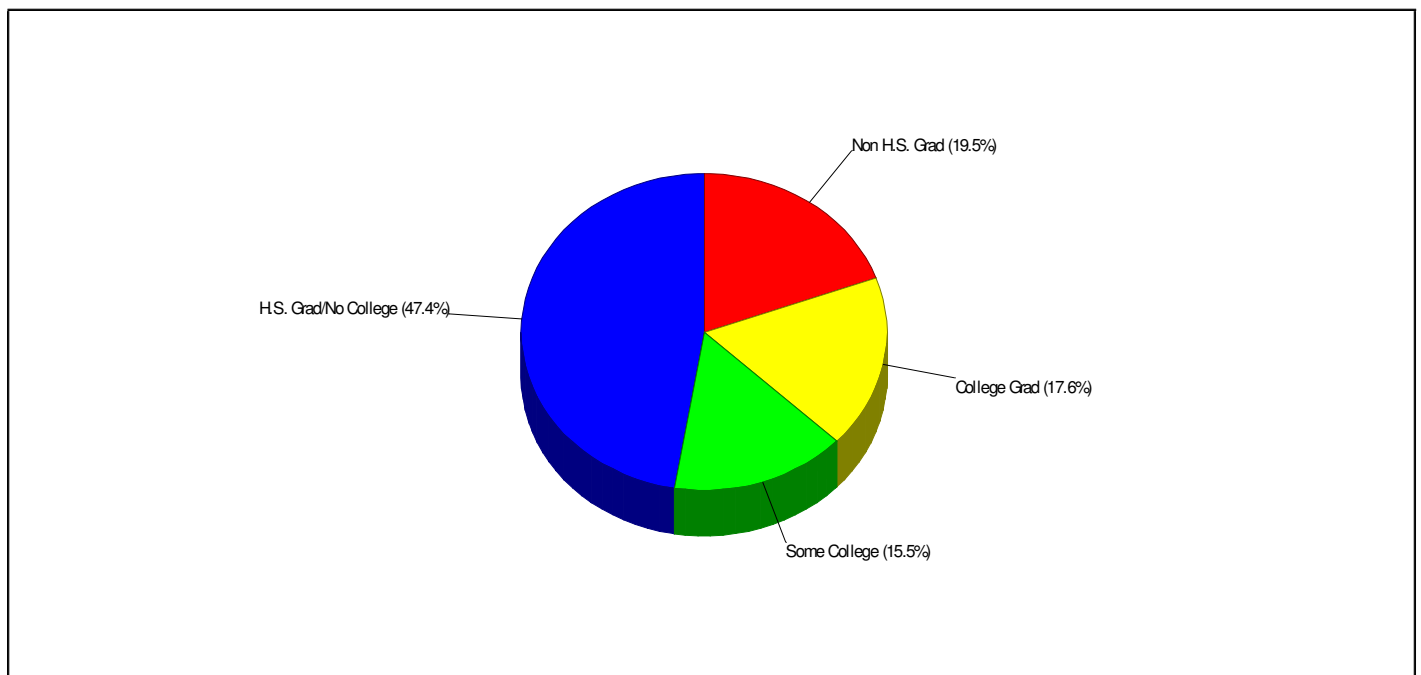

Parent Education Level FOR NORTHERN LEHIGH SCHOOLS

Prepared by RE/MAX Real Estate