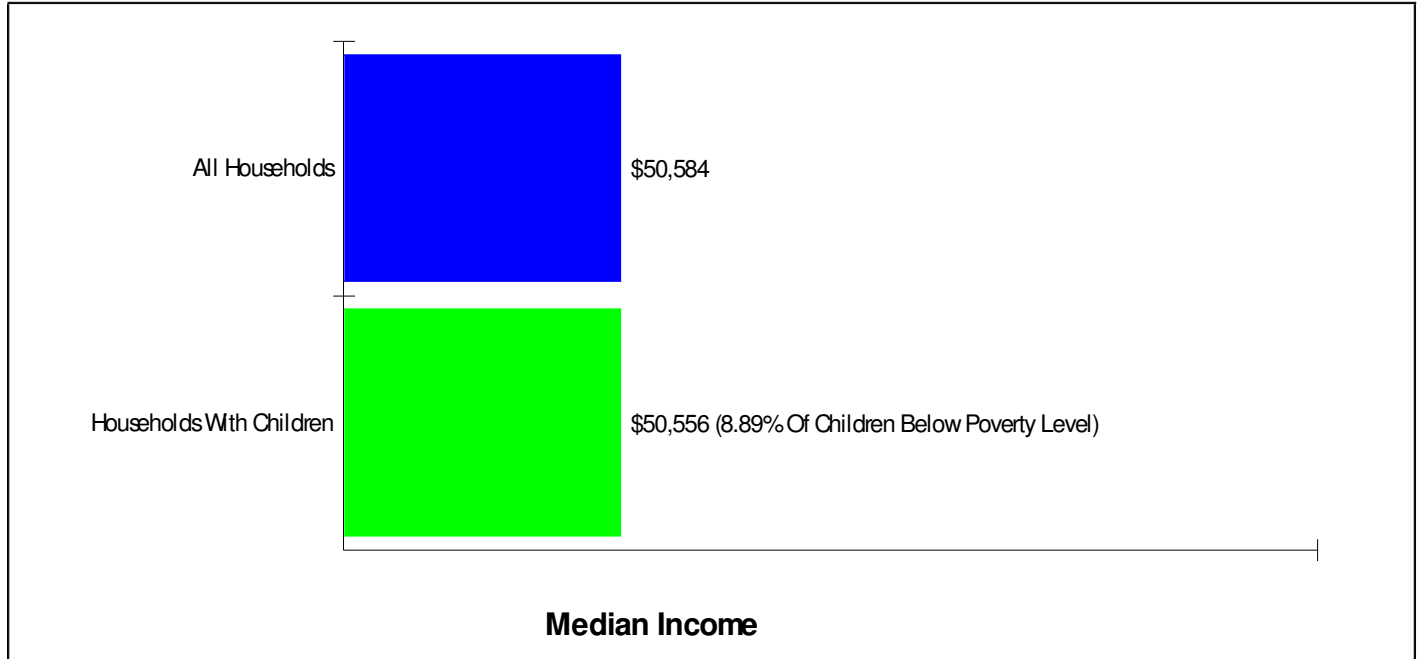

Income FOR NORTHERN LEHIGH SCHOOLS