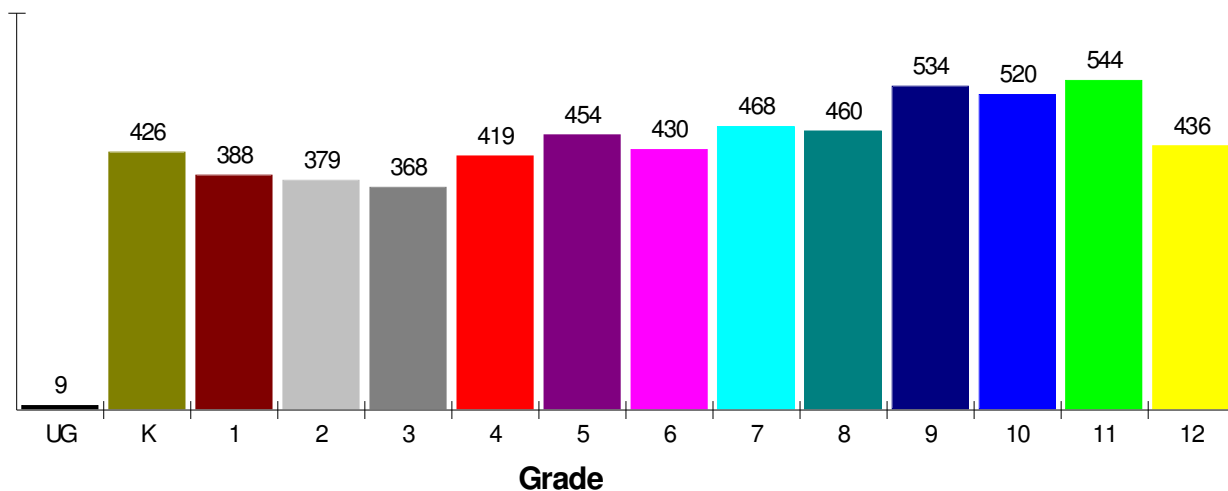

General Facts FOR NORTHAMPTON AREA SCHOOLS

NORTHAMPTON AREA SCHOOLS
2014 LAUBACH AVENUE
NORTHAMPTON, PA 18067

Type:	(610)262-7811	Independent Local District
Grade Range:		K - 12
Schools:		6
Teacher:		353
Students:		5,835
Student/Teacher Ratio:		16.5 To 1
Student/Librarian Ratio:		972.5 To 1
Secondary Student/Guidance Ratio:		254.3 To 1

Student Enrollment By Grade FOR NORTHAMPTON AREA SCHOOLS

Total Enrollment = 5,835

National Enrollment Ranking: 1,619 of 15,679 (89th Percentile)
State Enrollment Ranking: 59 of 529 (89th Percentile)