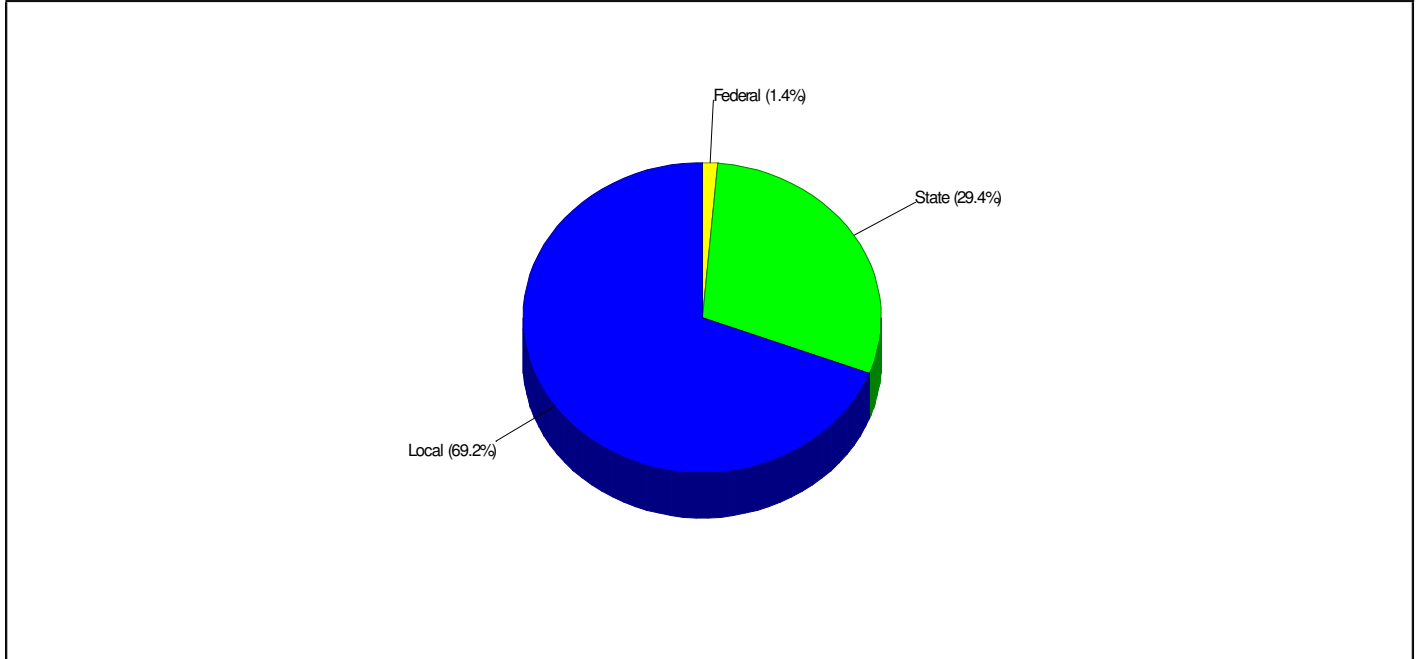

School Funding FOR NORTHAMPTON AREA SCHOOLS