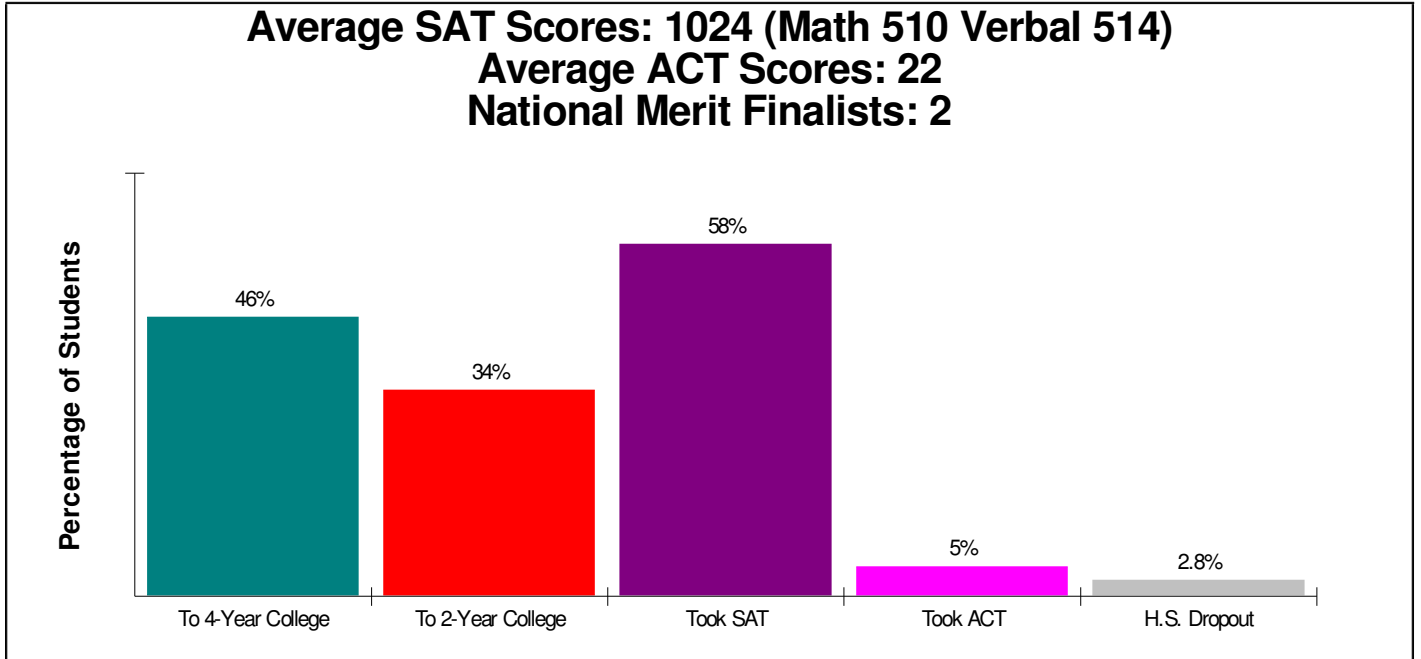

High School Statistics FOR BETHLEHEM AREA SCHOOLS

Average SAT Scores: 1024 (Math 510 Verbal 514)
Average ACT Scores: 22
National Merit Finalists: 2