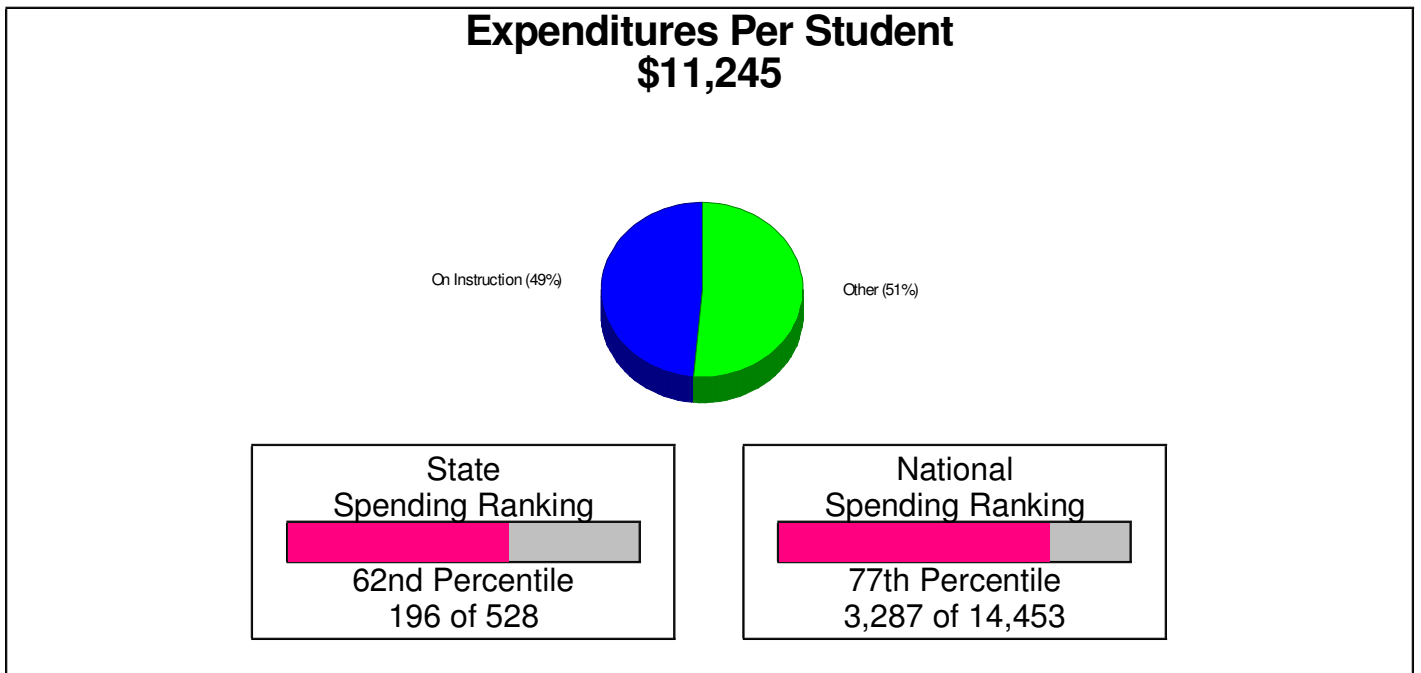

School Expenditures FOR BETHLEHEM AREA SCHOOLS

Expenditures Per Student
$11,245