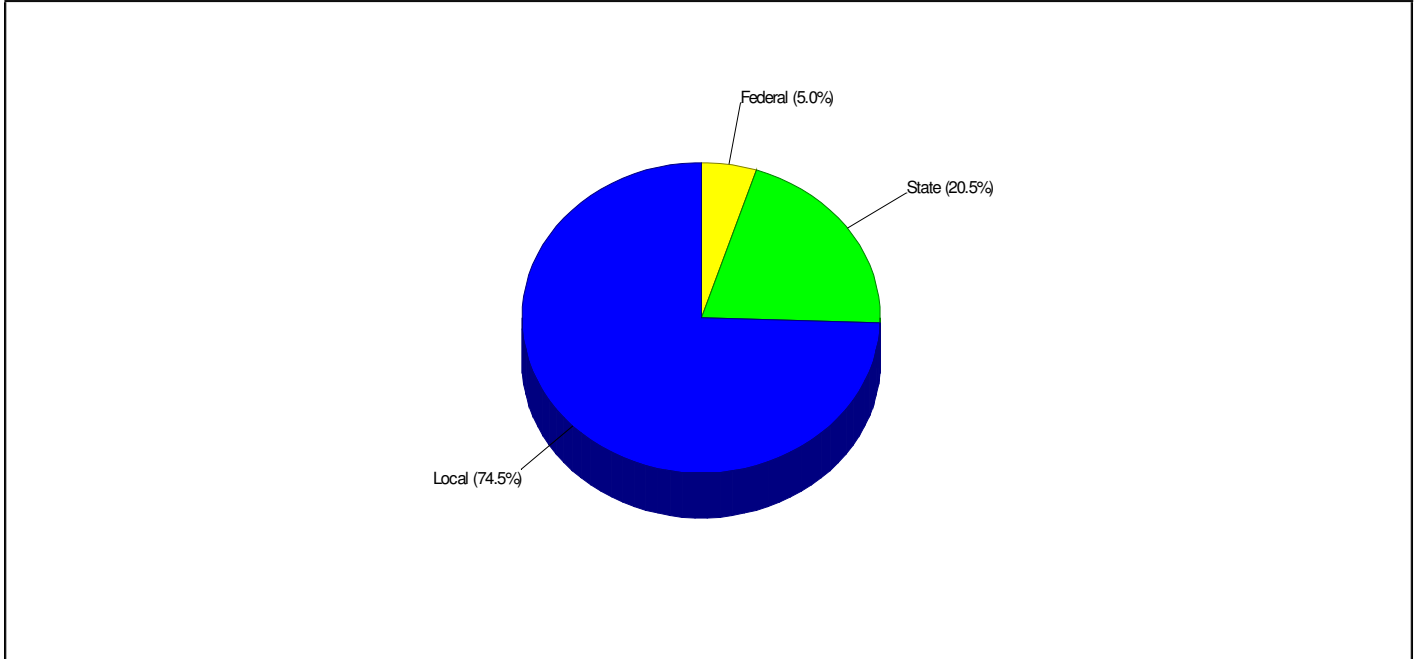

School Funding FOR BETHLEHEM AREA SCHOOLS