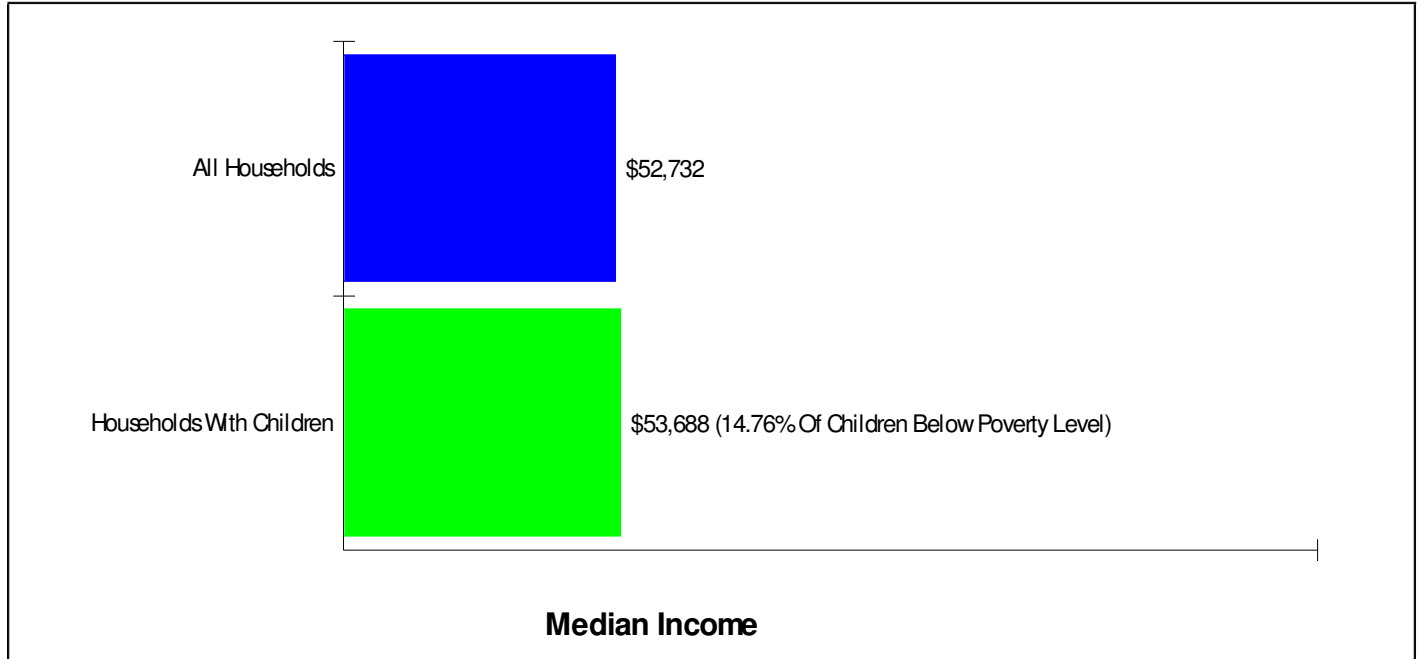

Income FOR BETHLEHEM AREA SCHOOLS