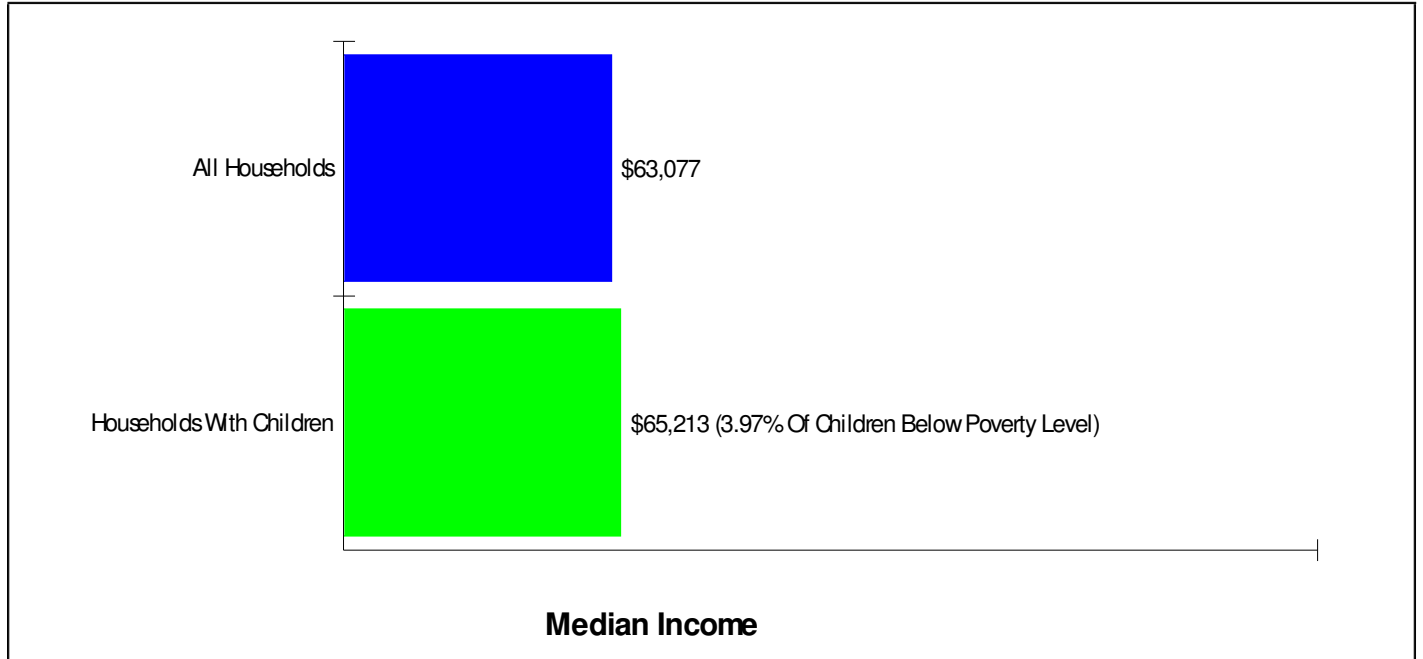

Income FOR NAZARETH AREA SCHOOLS