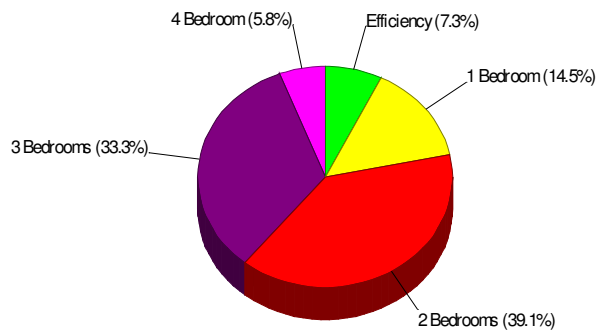

Home Size Breakdown

Rental

For Neighborhood Within Township of Lower Nazareth

Renter Occupied Households = 6.6%
Median Monthly Rent = $581
Median Number of Bedrooms = 2

Home Size Breakdown