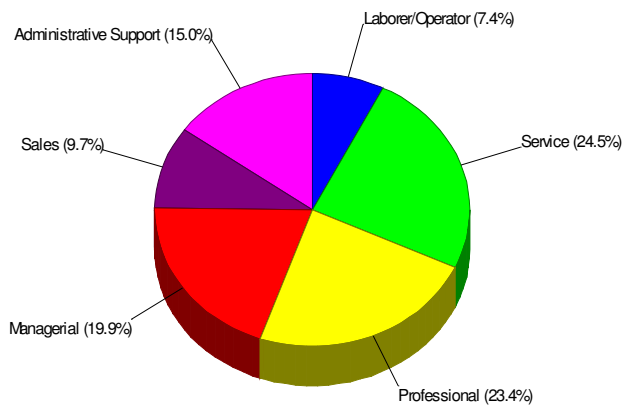

Employment For Township of Lower Nazareth

Average Travel Time To Work = 26.6 Minutes

Occupation

Prepared by RE/MAX Real Estate