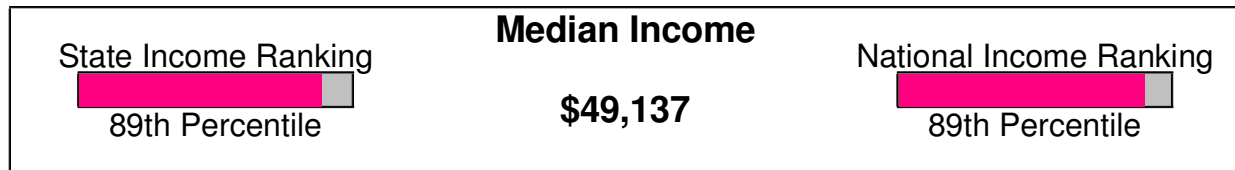

Income For Northampton County