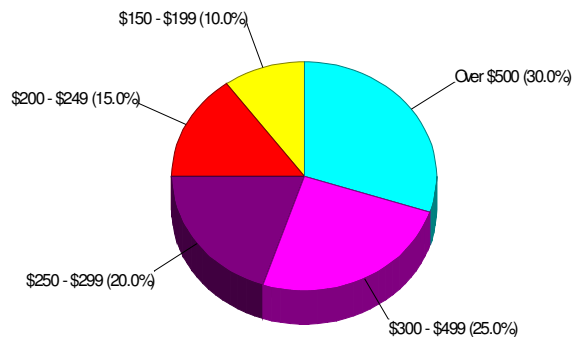

Home Sales Pricing Pattern (Closest 20)

Median Price = $304,500
Average Price = $394,950

Prepared by RE/MAX Real Estate