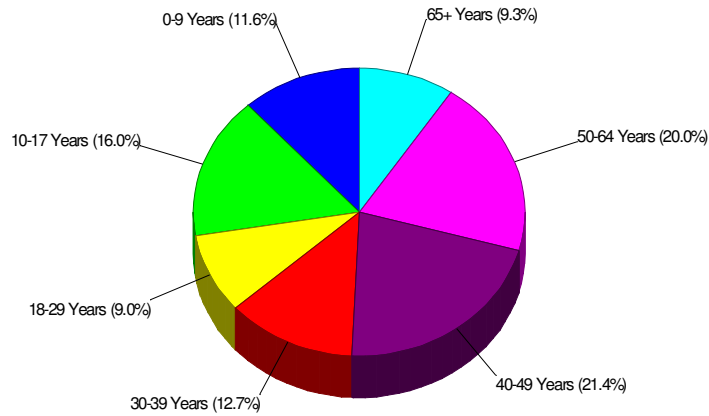

## Area Facts

---

## Income For Township of Lower Nazareth

## Population For Township of Lower Nazareth

### Age Breakdown For Township of Lower Nazareth

Average Age = 40.3 Years