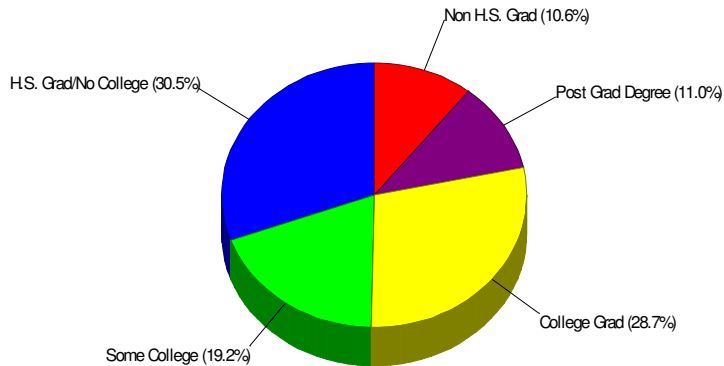

### Household Characteristics For Township of Lower Nazareth

79.8% Married  
42.6% With Children

Prepared by RE/MAX Real Estate

### Adult Education Level For Township of Lower Nazareth

89.4% High School Graduates  
39.7% College Graduates