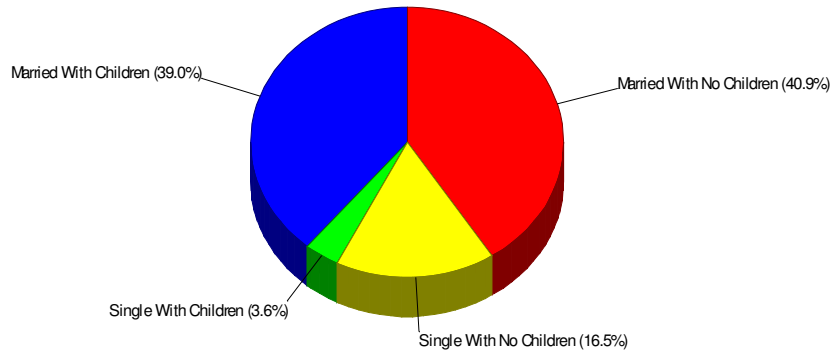

Prepared by RE/MAX Real Estate