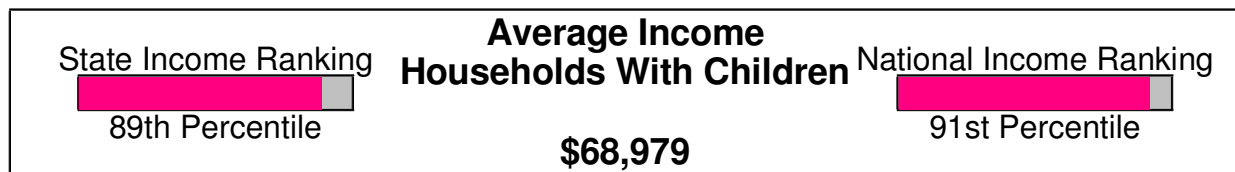

Income For Northampton County