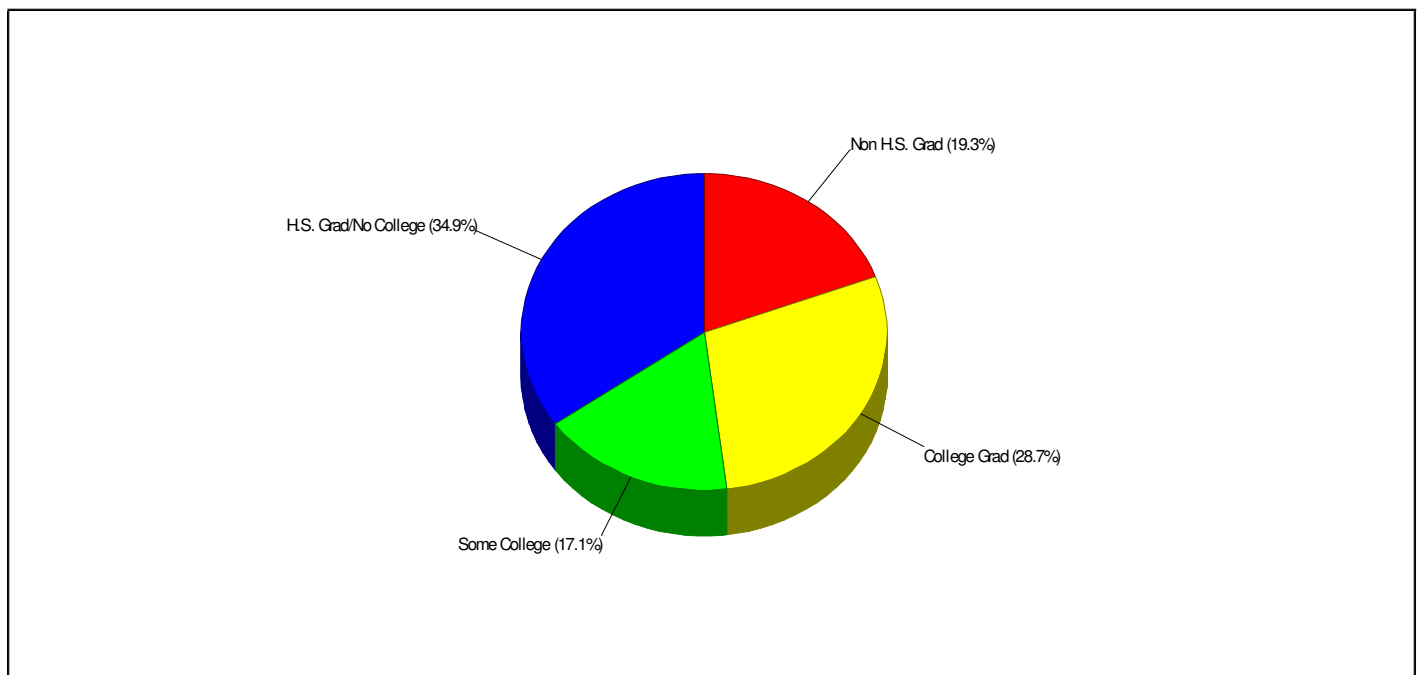

Parent Education Level FOR NAZARETH AREA SCHOOLS

Prepared by RE/MAX Real Estate