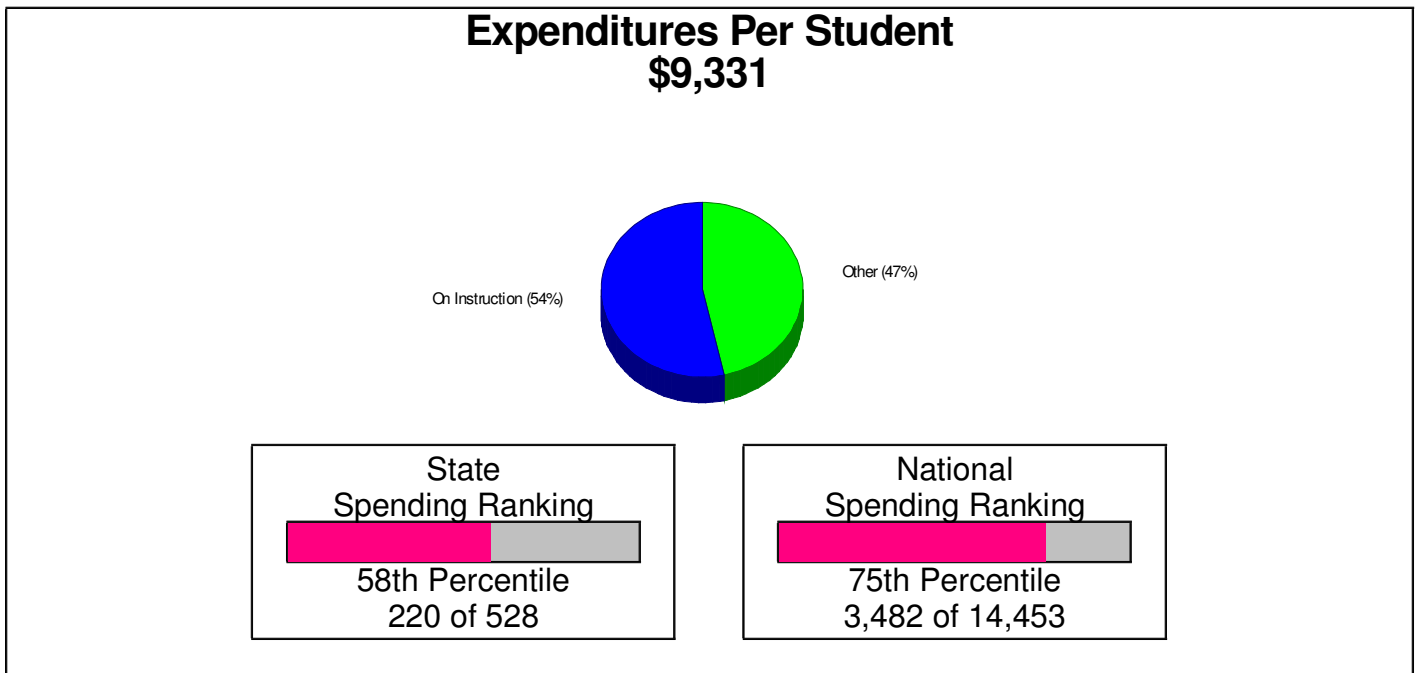

School Expenditures FOR NAZARETH AREA SCHOOLS

Expenditures Per Student
$9,331