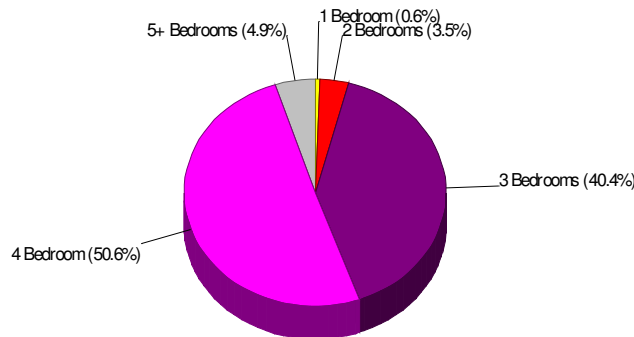

## Home Ownership For Neighborhood Within Township of Lower Nazareth

Owner Occupied Households = 93.4%  
Median Housing Value = \$320,890  
Median Number of Bedrooms = 4

Home Size Breakdown

Prepared by RE/MAX Real Estate