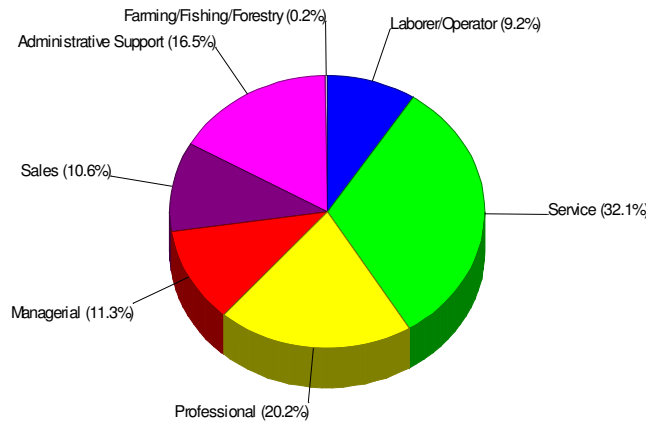

Employment For Northampton County

Average Travel Time To Work = 26.3 Minutes