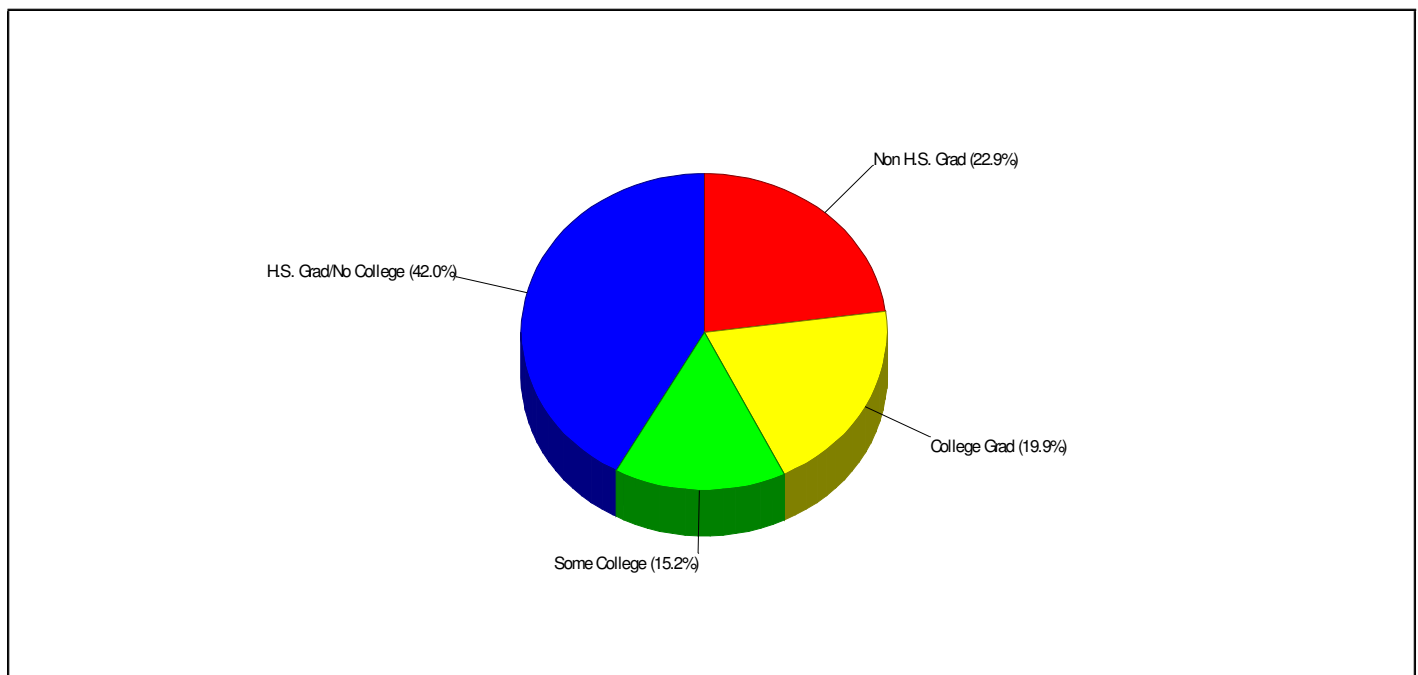

Parent Education Level FOR PEN ARGYL AREA SCHOOLS

Prepared by RE/MAX Real Estate