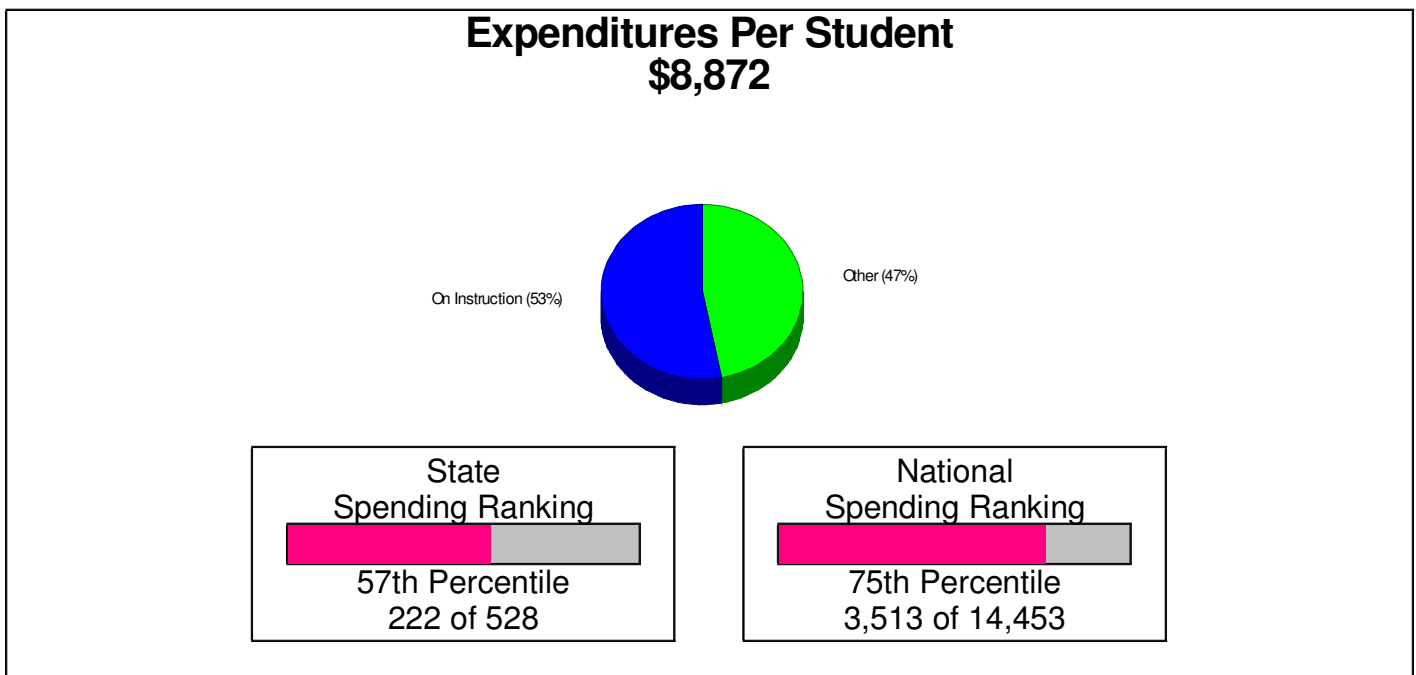

School Expenditures FOR PEN ARGYL AREA SCHOOLS

Expenditures Per Student
$8,872