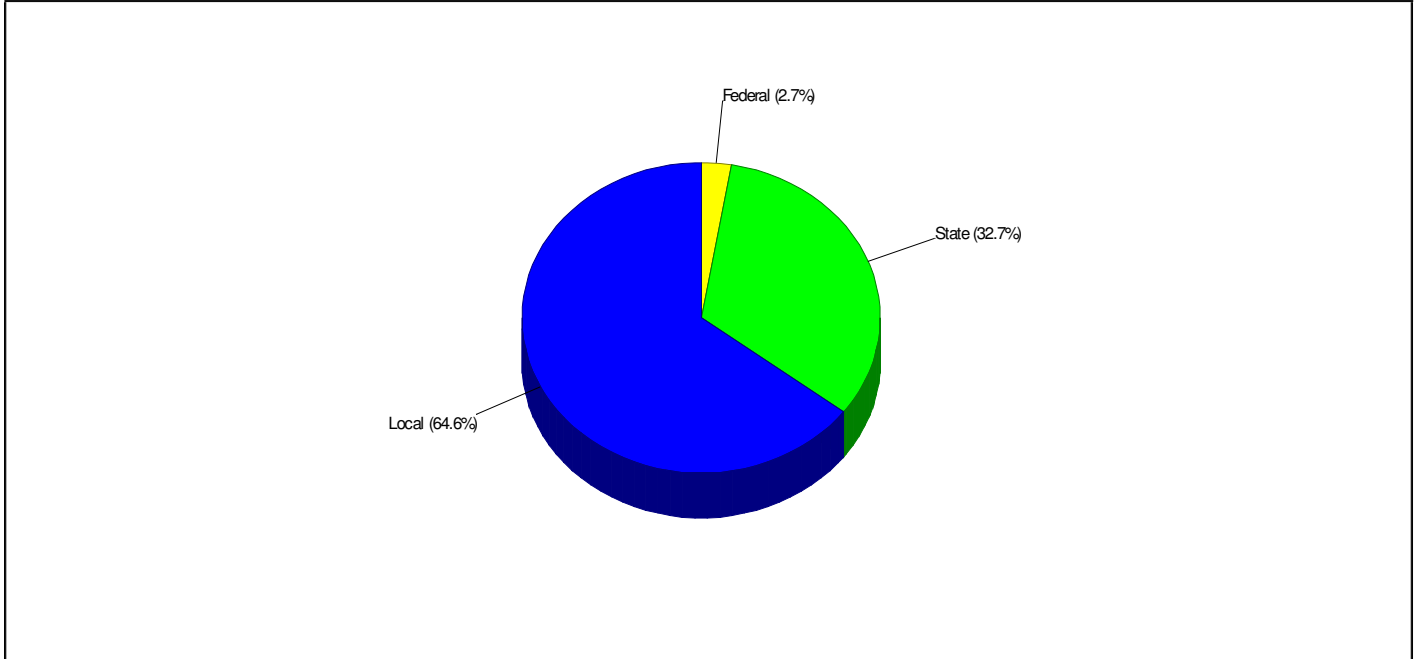

High School Statistics FOR PEN ARGYL AREA SCHOOLS

Average SAT Scores: 972 (Math 488 Verbal 484)

School Expenditures FOR PEN ARGYL AREA SCHOOLS

Expenditures Per Student
\$8,872

School Funding FOR PEN ARGYL AREA SCHOOLS