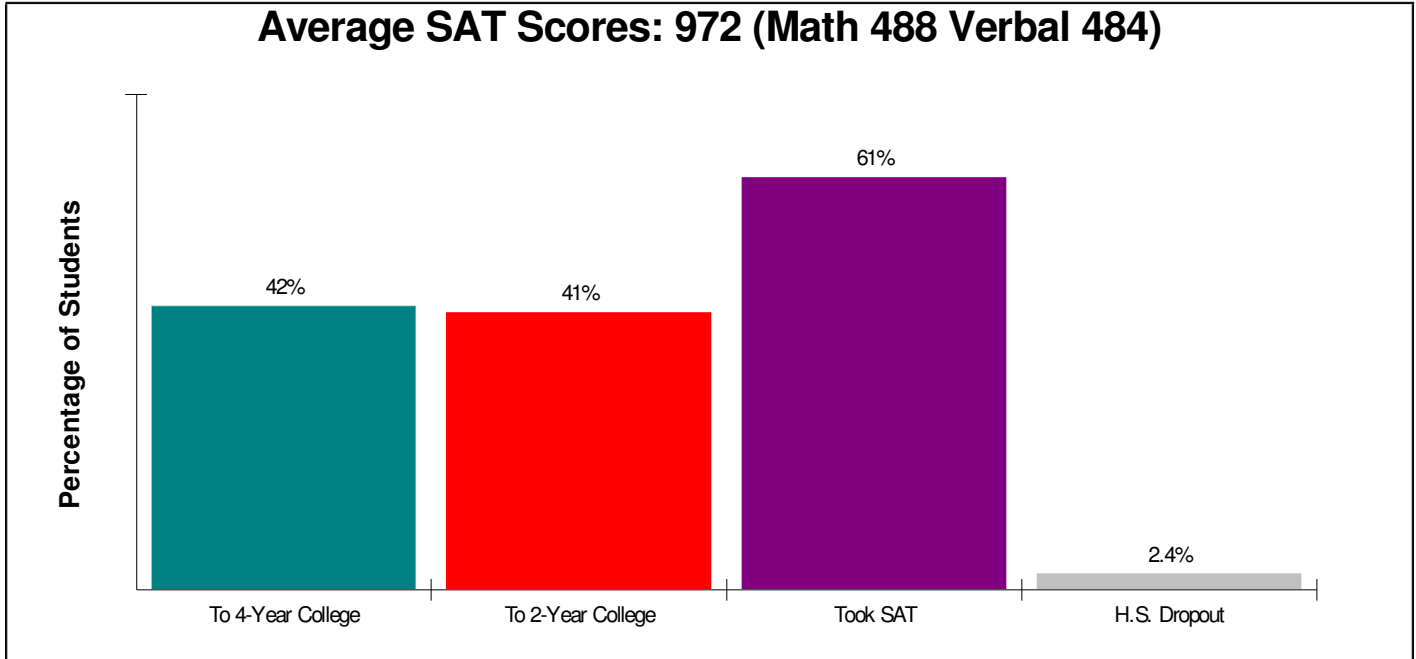

High School Statistics FOR PEN ARGYL AREA SCHOOLS

Average SAT Scores: 972 (Math 488 Verbal 484)