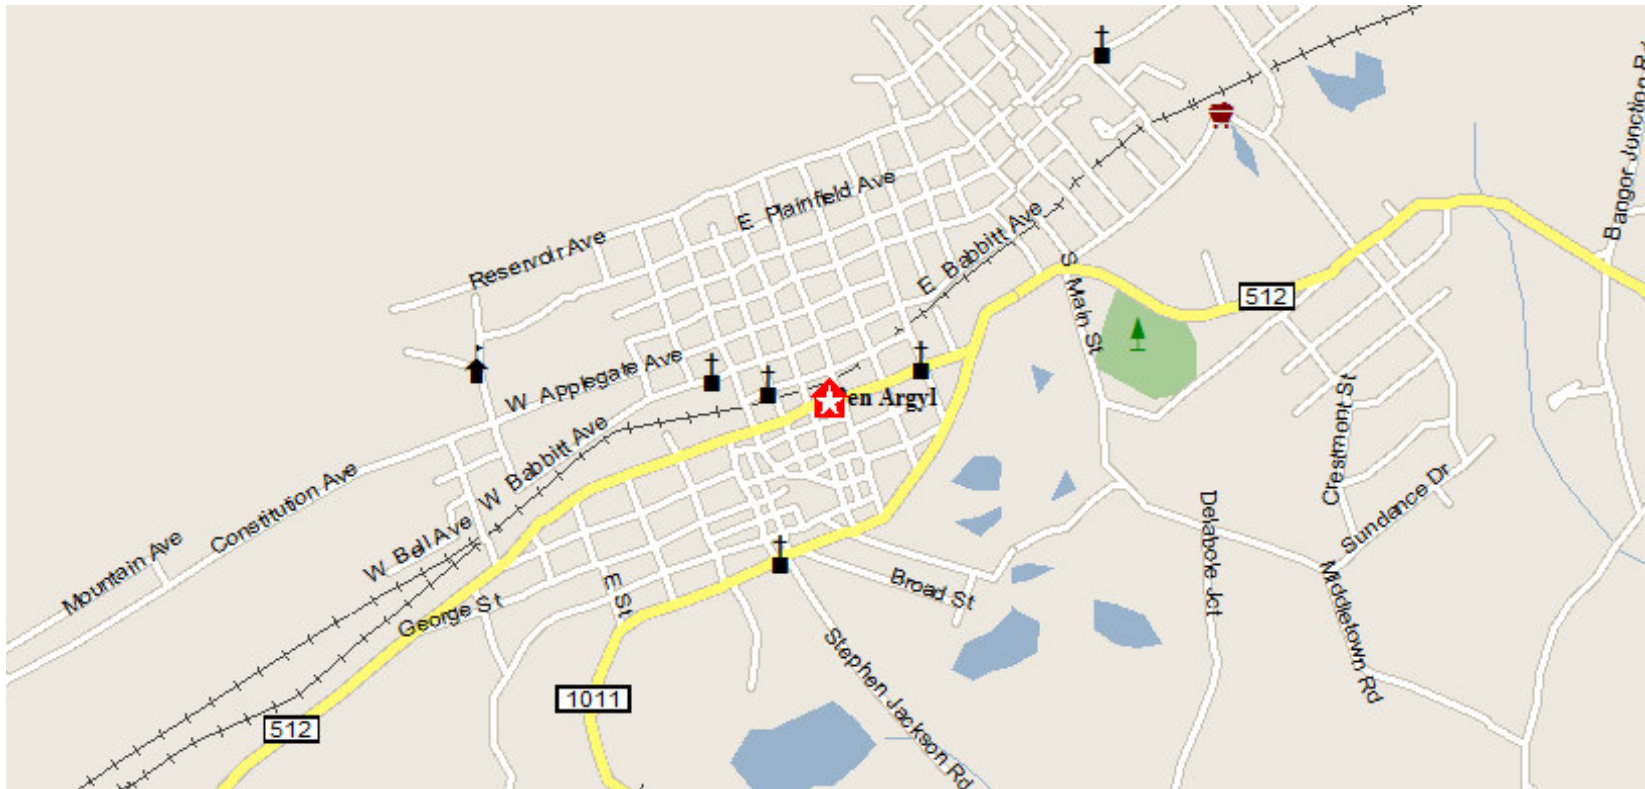

PEN ARGYL, BOROUGH OF, PA