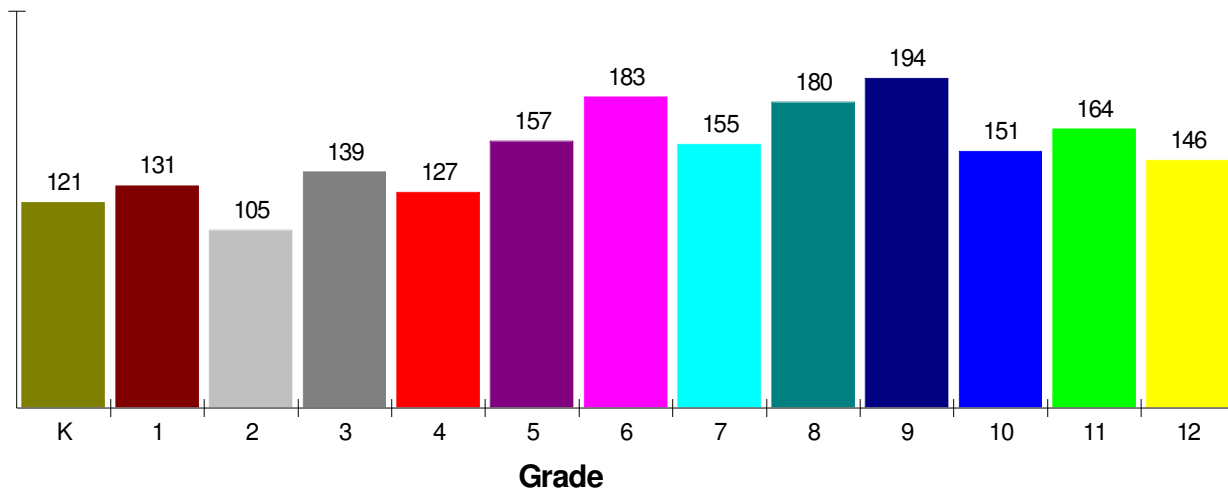

**General Facts
FOR PEN ARGYL AREA SCHOOLS**

PEN ARGYL AREA SCHOOLS
1620 TEELS RD
PEN ARGYL, PA 18072

Type:	(610)863-3191	Independent Local District
Grade Range:		K - 12
Schools:		3
Teacher:		119
Students:		1,959
Student/Teacher Ratio:		16.5 To 1
Student/Librarian Ratio:		979.5 To 1
Secondary Student/Guidance Ratio:		218.3 To 1

**Student Enrollment By Grade
FOR PEN ARGYL AREA SCHOOLS**

Total Enrollment = 1,953

National Enrollment Ranking: 4,938 of 15,679 (68th Percentile)
State Enrollment Ranking: 315 of 529 (40th Percentile)

Prepared by RE/MAX Real Estate