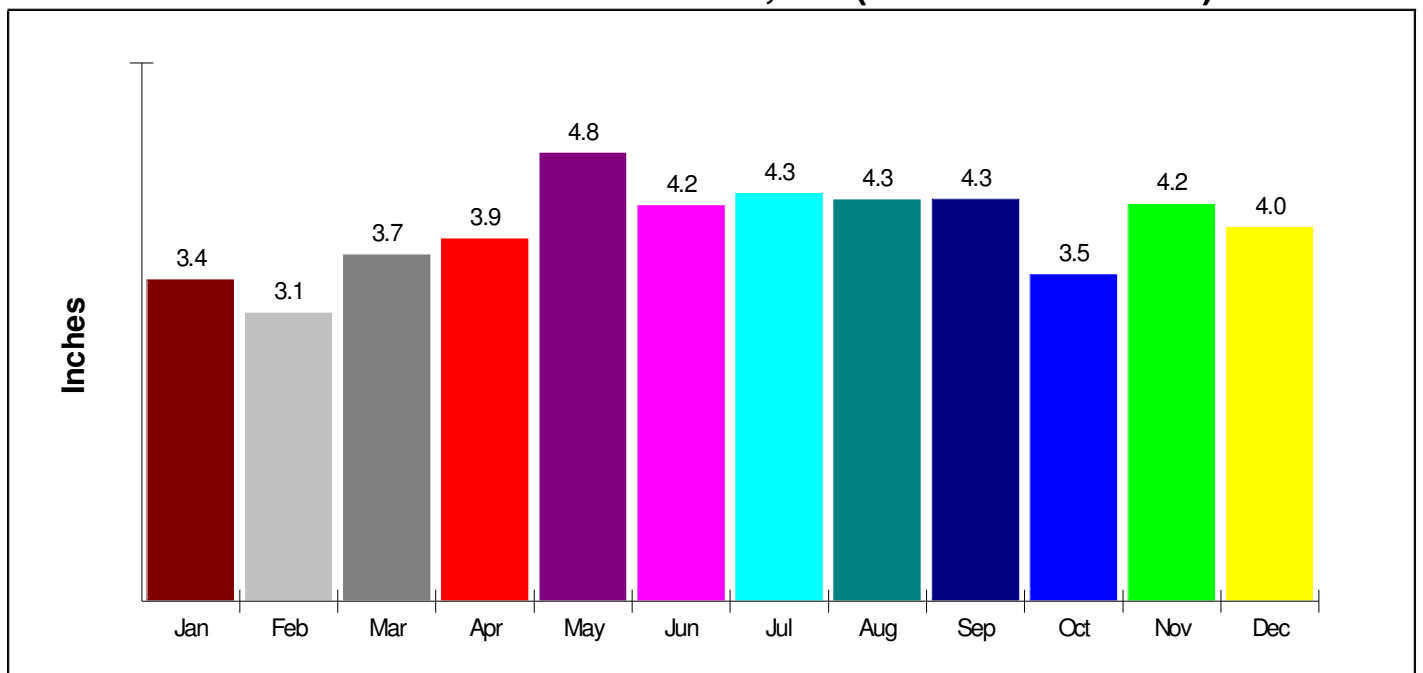

Average Precipitation Measured at STROUDSBURG, PA (elevation = 480ft.)

Prepared by RE/MAX Real Estate