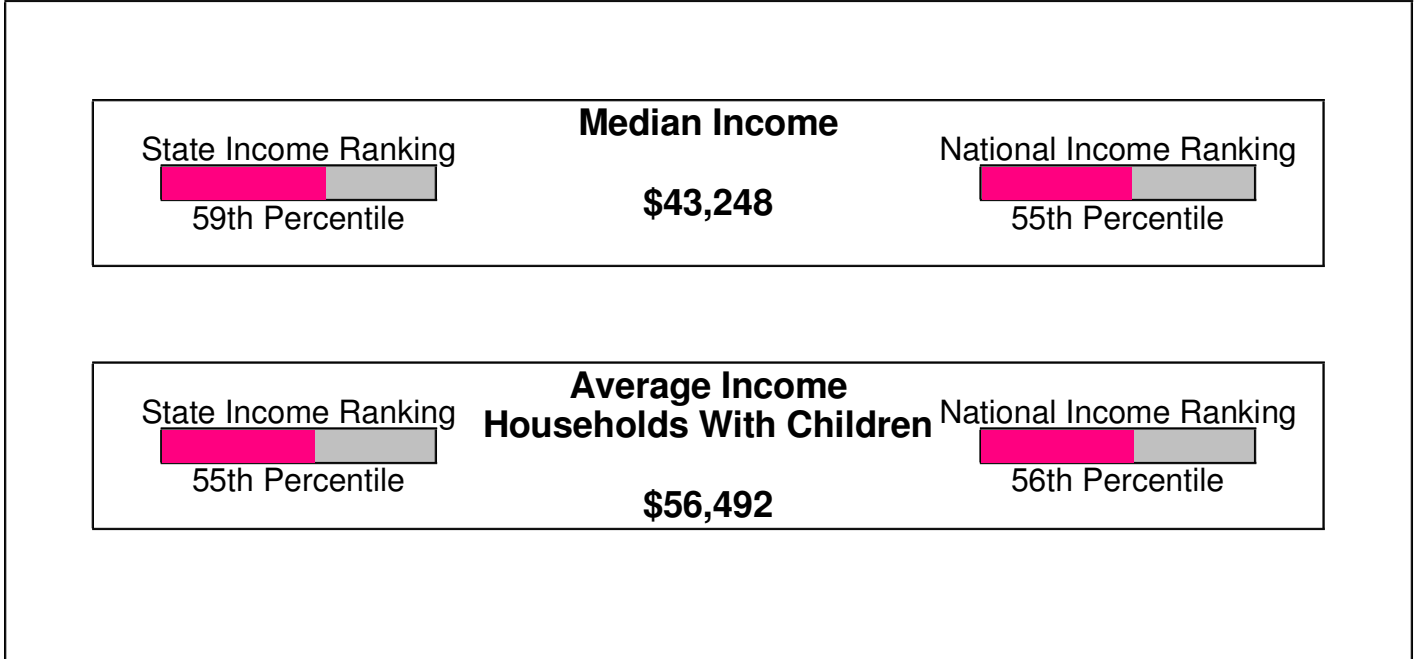

ROSETO, BOROUGH OF, PA

Area Facts

Roseto, Borough of

Prepared by RE/MAX Real Estate

Income For Borough of Roseto

Population For Borough of Roseto

Age Breakdown For Borough of Roseto Average Age = 37.8 Years

Household Characteristics For Borough of Roseto

59.9% Married
33.5% With Children

Prepared by RE/MAX Real Estate

Adult Education Level For Borough of Roseto

77.0% High School Graduates
16.5% College Graduates