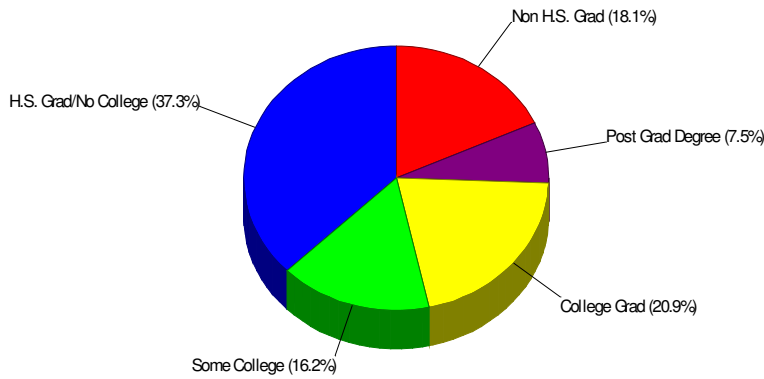

**81.9% High School Graduates
28.4% College Graduates**

Employment For Northampton County

Average Travel Time To Work = 26.3 Minutes

Occupation