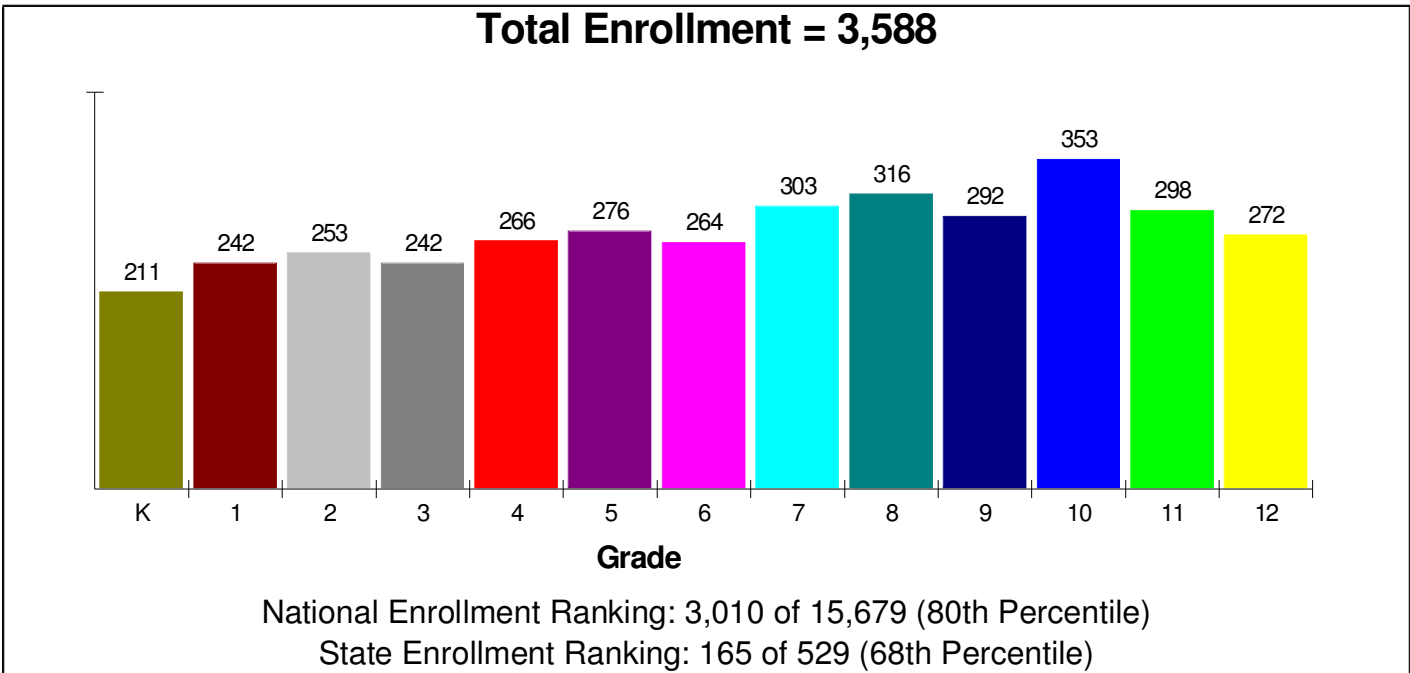

General Facts FOR BANGOR AREA SCHOOLS

BANGOR AREA SCHOOLS
123 FIVE POINTS RICHMOND RD
BANGOR, PA 18013

Type:	(610)588-2163	Independent Local District
Grade Range:		K - 12
Schools:		5
Teacher:		237
Students:		3,588
Student/Teacher Ratio:		15.1 To 1
Student/Librarian Ratio:		897.0 To 1
Secondary Student/Guidance Ratio:		303.8 To 1

Student Enrollment By Grade FOR BANGOR AREA SCHOOLS

Prepared by RE/MAX Real Estate