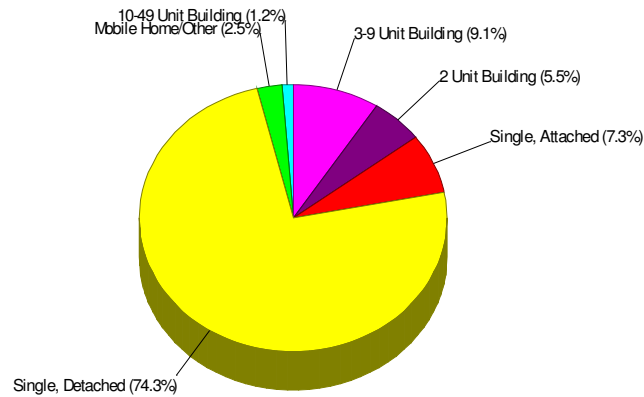

Housing Information

Roseto, Borough of

Prepared by RE/MAX Real Estate

Housing Characteristics For Borough of Roseto

Average Age of Housing 54 years

Type of Dwelling

Home Ownership For Borough of Roseto

Owner Occupied Households = 73.9%
Median Housing Value = \$105,600
Median Number of Bedrooms = 3

Home Size Breakdown

Prepared by RE/MAX Real Estate

Rental For Borough of Roseto

Renter Occupied Households = 26.1%
Median Monthly Rent = \$576
Median Number of Bedrooms = 2

Home Size Breakdown

Home Sales Pricing Pattern (Closest 20)