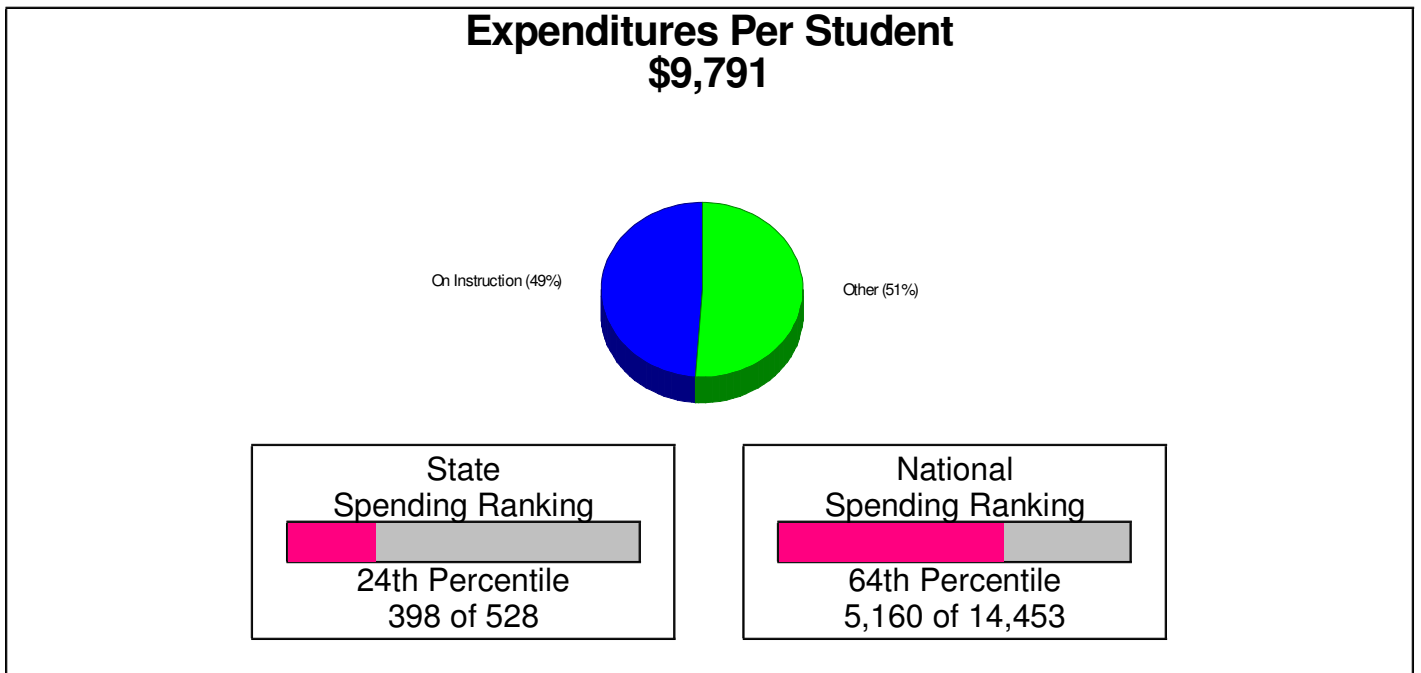

School Expenditures FOR BANGOR AREA SCHOOLS

Expenditures Per Student
$9,791