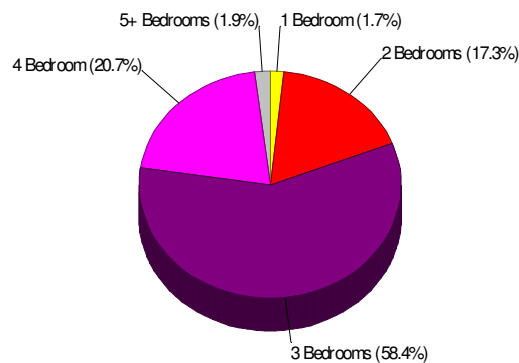

Housing Information

Roseto, Borough of

Prepared by RE/MAX Real Estate

Housing Characteristics For Borough of Roseto

Average Age of Housing 54 years

Type of Dwelling

Home Ownership For Borough of Roseto

Owner Occupied Households = 73.9%
Median Housing Value = \$105,600
Median Number of Bedrooms = 3

Home Size Breakdown

Prepared by RE/MAX Real Estate

Rental For Borough of Roseto

Renter Occupied Households = 26.1%
Median Monthly Rent = \$576
Median Number of Bedrooms = 2

Home Size Breakdown

Home Sales Pricing Pattern (Closest 20)