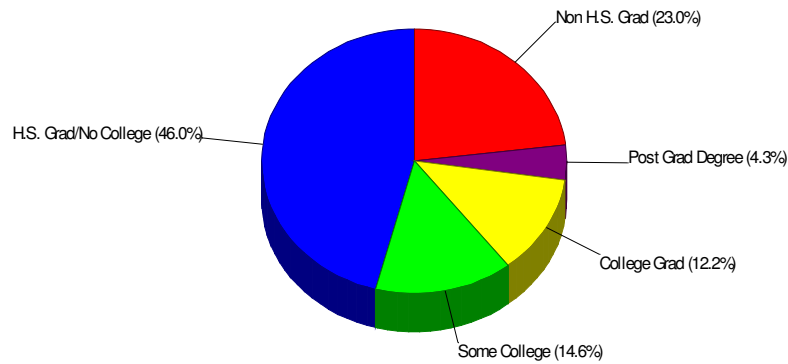

ROSETO, BOROUGH OF, PA

Area Facts

Roseto, Borough of

Prepared by RE/MAX Real Estate

Income For Borough of Roseto

Population For Borough of Roseto

Age Breakdown For Borough of Roseto Average Age = 37.8 Years

Household Characteristics For Borough of Roseto

59.9% Married
33.5% With Children

Prepared by RE/MAX Real Estate

Adult Education Level For Borough of Roseto

77.0% High School Graduates
16.5% College Graduates