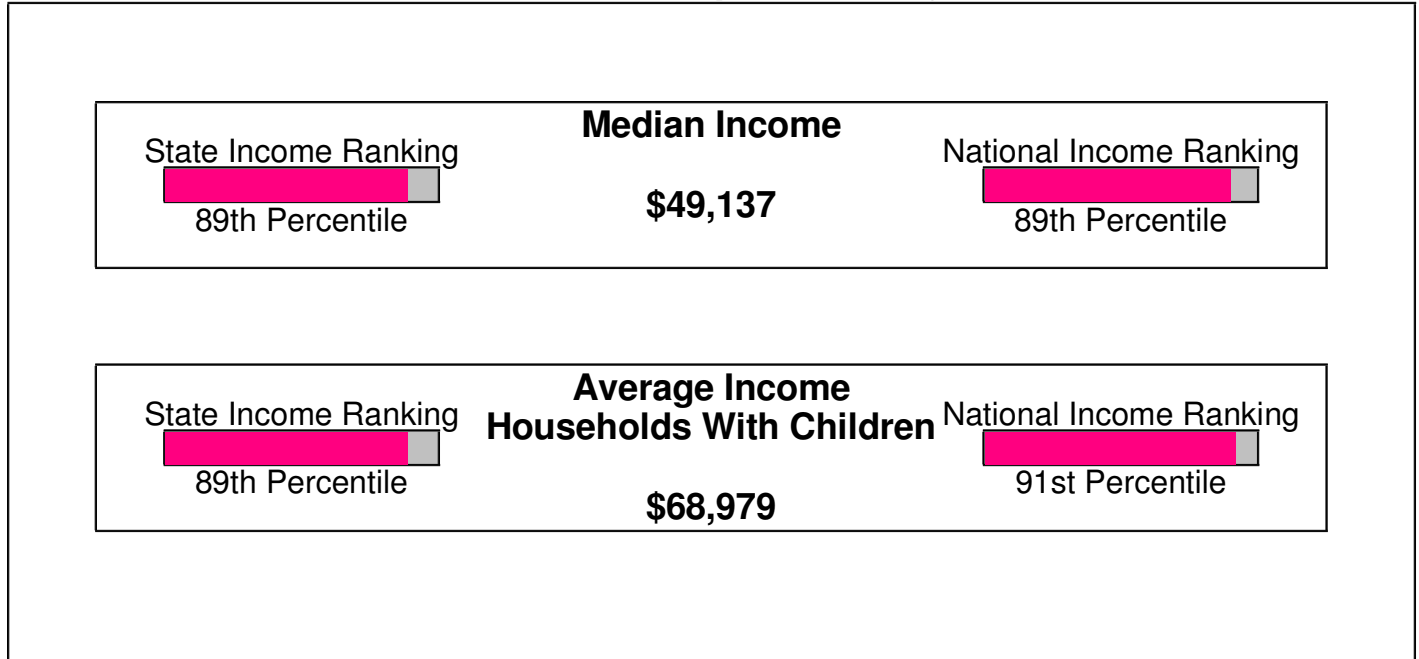

Denomination: Churches, Denomination Unknown**Phone:** (610)863-9055**Distance from Subject:** 1.70 miles

County Facts

Roseto, Borough of

Prepared by RE/MAX Real Estate

Income For Northampton County

Population For Northampton County