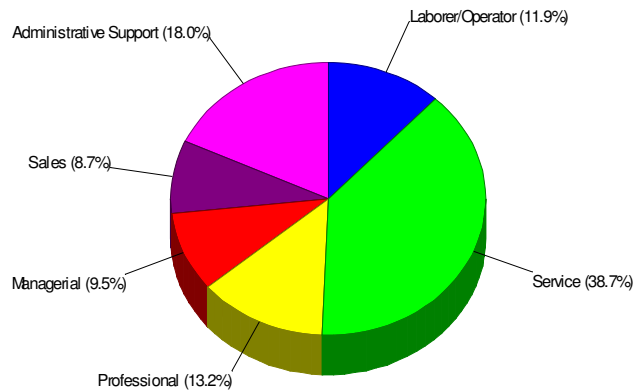

Employment For Borough of Roseto

Average Travel Time To Work = 27.8 Minutes