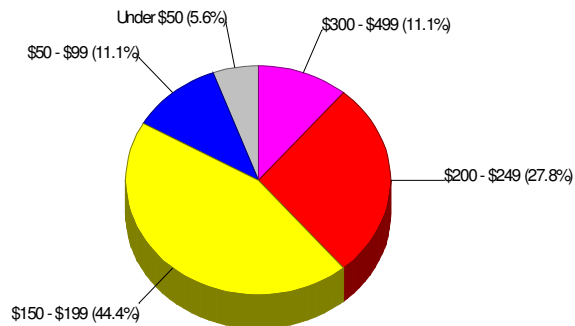

Prepared by RE/MAX Real Estate