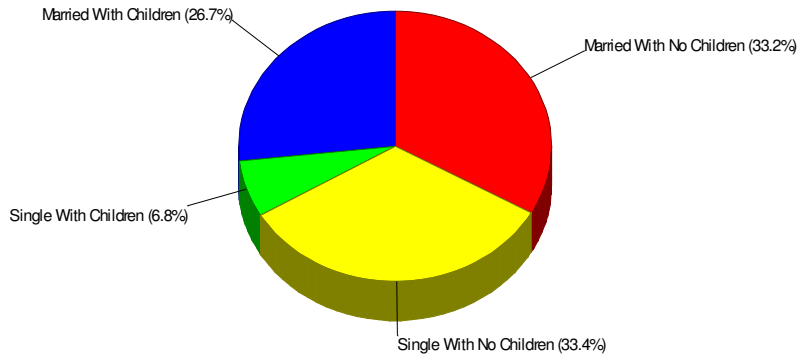

ROSETO, BOROUGH OF, PA

Area Facts

Roseto, Borough of

Prepared by RE/MAX Real Estate

Income For Borough of Roseto

Population For Borough of Roseto

Age Breakdown For Borough of Roseto Average Age = 37.8 Years

Household Characteristics For Borough of Roseto

59.9% Married
33.5% With Children

Prepared by RE/MAX Real Estate

Adult Education Level For Borough of Roseto

77.0% High School Graduates
16.5% College Graduates