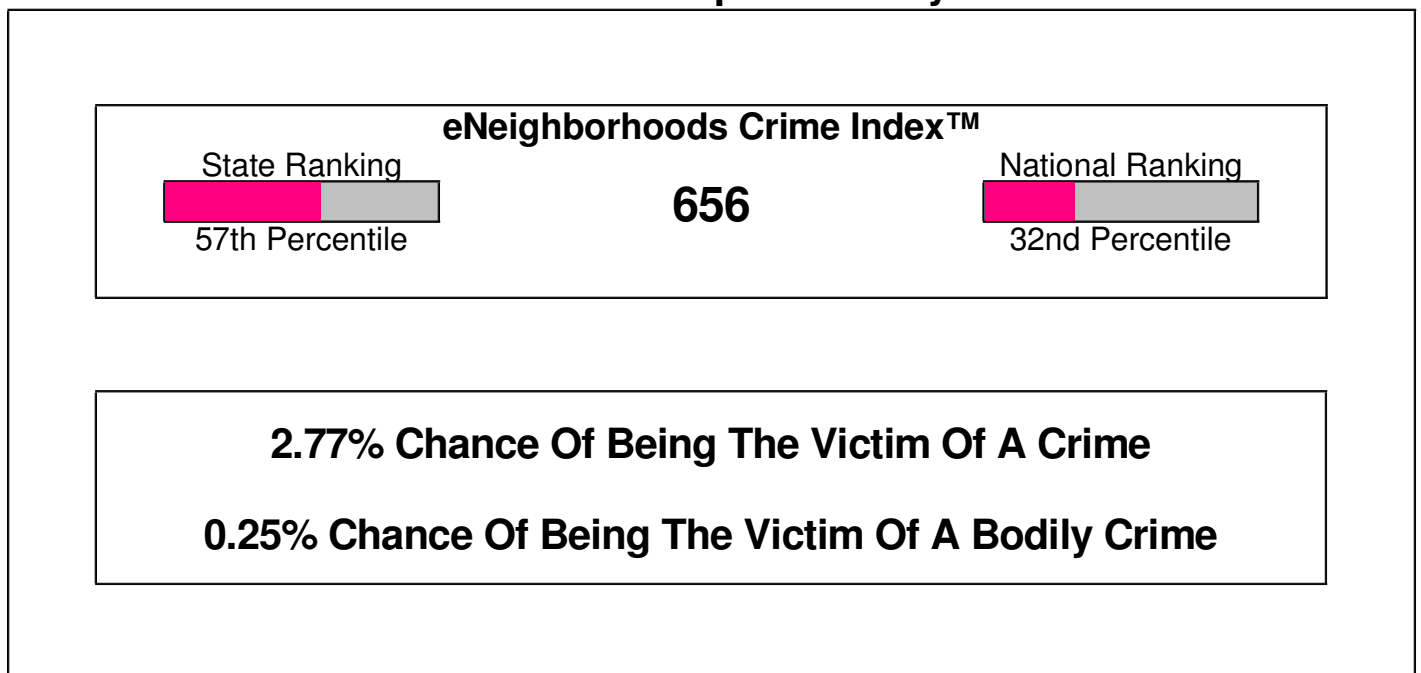

Crime Index For Northampton County

Prepared by RE/MAX Real Estate