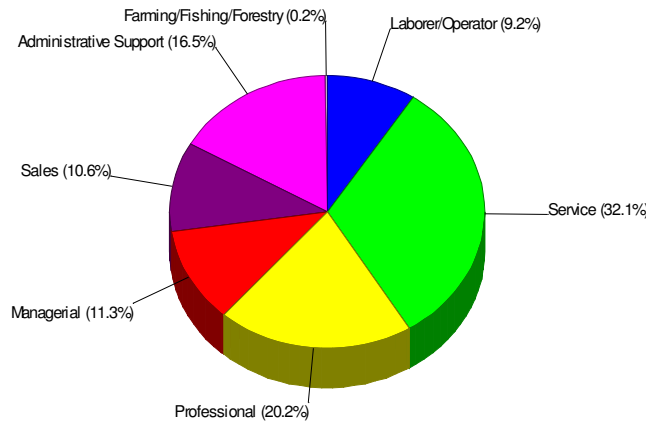

**81.9% High School Graduates
28.4% College Graduates**

Employment For Northampton County

Average Travel Time To Work = 26.3 Minutes

Occupation