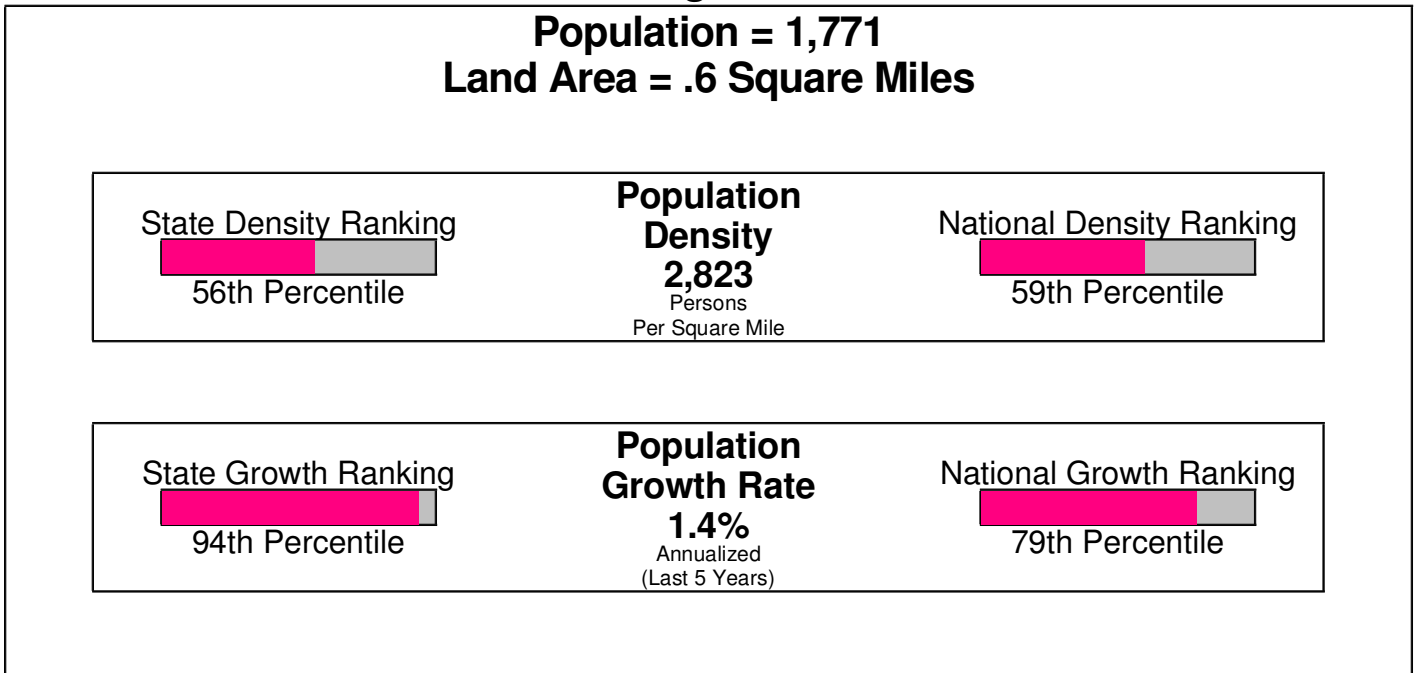

ROSETO, BOROUGH OF, PA

Area Facts

Roseto, Borough of

Prepared by RE/MAX Real Estate

Income For Borough of Roseto

Population For Borough of Roseto

Age Breakdown For Borough of Roseto Average Age = 37.8 Years

Household Characteristics For Borough of Roseto

59.9% Married
33.5% With Children

Prepared by RE/MAX Real Estate

Adult Education Level For Borough of Roseto

77.0% High School Graduates
16.5% College Graduates