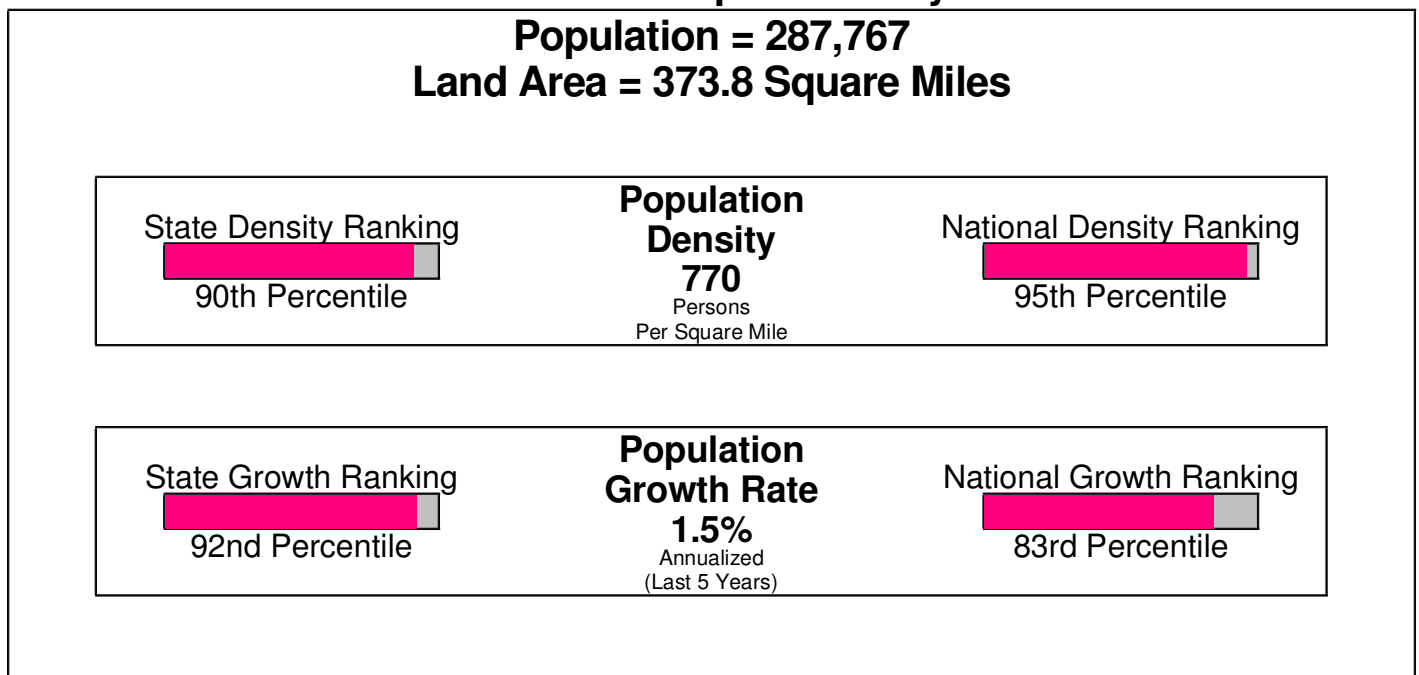

Denomination: Churches, Denomination Unknown**Phone:** (610)863-9055**Distance from Subject:** 1.70 miles

County Facts

Roseto, Borough of

Prepared by RE/MAX Real Estate

Income For Northampton County

Population For Northampton County