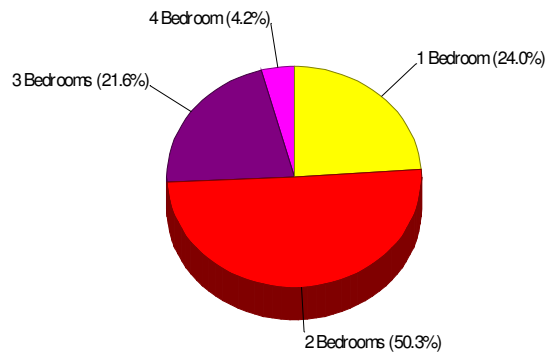

Housing Information

Roseto, Borough of

Prepared by RE/MAX Real Estate

Housing Characteristics For Borough of Roseto

Average Age of Housing 54 years

Type of Dwelling

Home Ownership For Borough of Roseto

Owner Occupied Households = 73.9%
Median Housing Value = \$105,600
Median Number of Bedrooms = 3

Home Size Breakdown

Prepared by RE/MAX Real Estate

Rental For Borough of Roseto

Renter Occupied Households = 26.1%
Median Monthly Rent = \$576
Median Number of Bedrooms = 2

Home Size Breakdown

Home Sales Pricing Pattern (Closest 20)