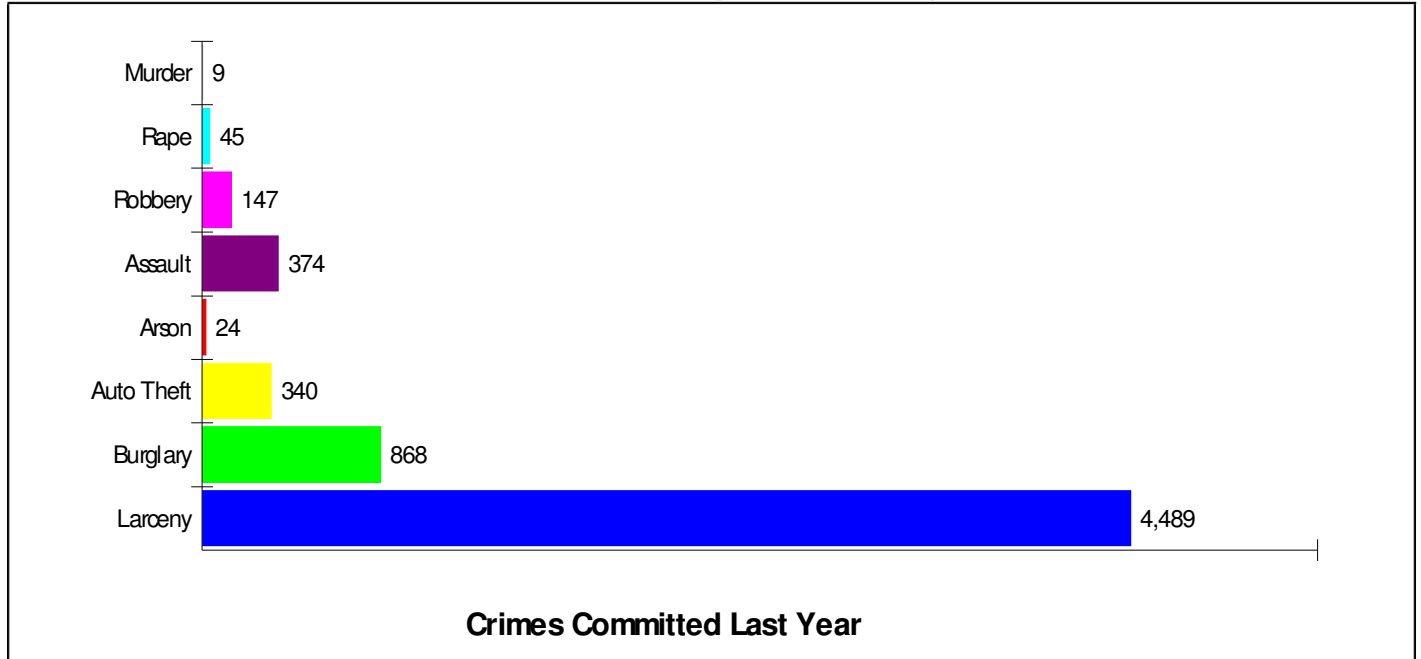

Median Price = \$178,000
Average Price = \$191,167

**Dollars In Thousands
Homes Sold In Past Year**

Prepared by RE/MAX Real Estate

Crime Information

Roseto, Borough of

Crime Incidents For Northampton County