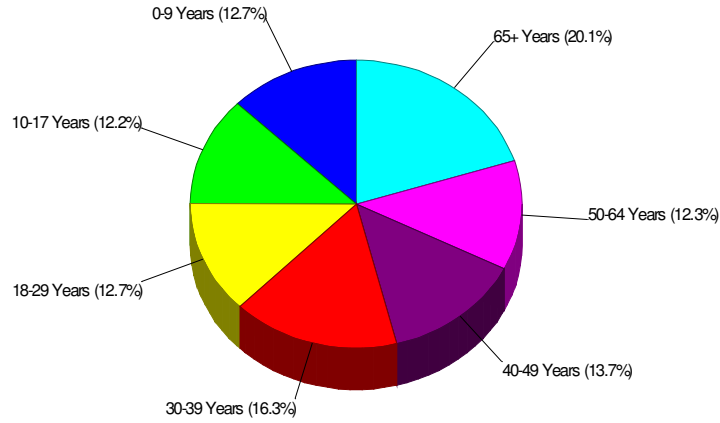

ROSETO, BOROUGH OF, PA

Area Facts

Roseto, Borough of

Prepared by RE/MAX Real Estate

Income For Borough of Roseto

Population For Borough of Roseto

Age Breakdown For Borough of Roseto Average Age = 37.8 Years

Household Characteristics For Borough of Roseto

59.9% Married
33.5% With Children

Prepared by RE/MAX Real Estate

Adult Education Level For Borough of Roseto

77.0% High School Graduates
16.5% College Graduates