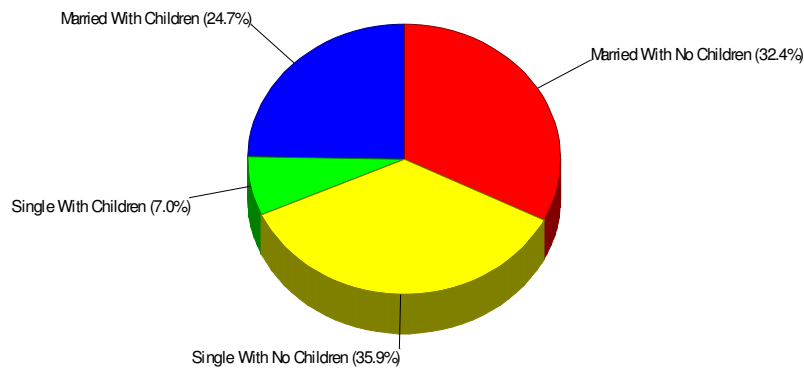

Prepared by RE/MAX Real Estate