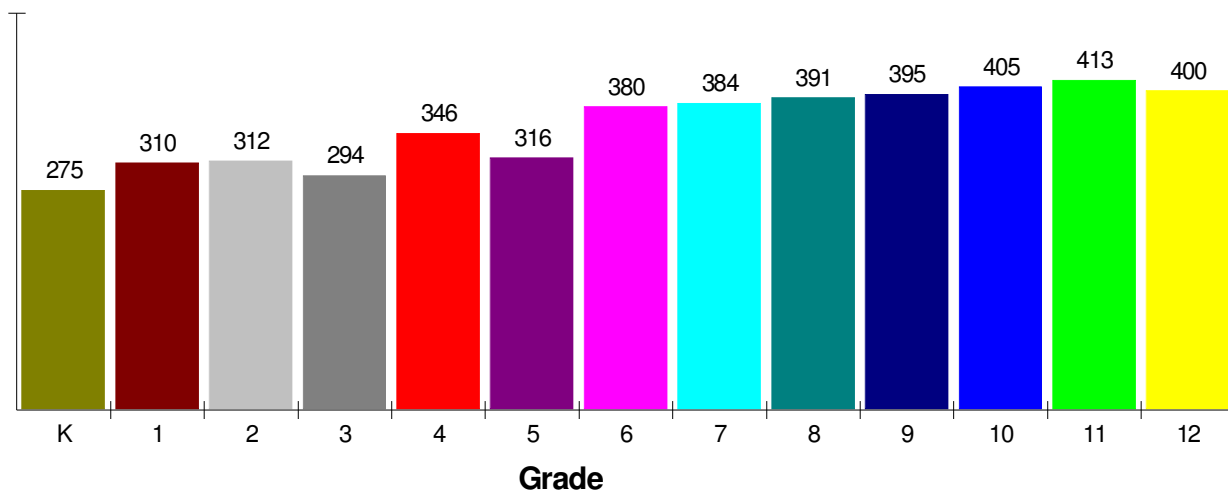

**General Facts
FOR NAZARETH AREA SCHOOLS**

NAZARETH AREA SCHOOLS
ONE EDUCATION PLAZA
NAZARETH, PA 18064

Type:	(610)759-1170	Independent Local District
Grade Range:		K - 12
Schools:		5
Teacher:		291
Students:		4,621
Student/Teacher Ratio:		15.9 To 1
Student/Librarian Ratio:		1,540.3 To 1
Secondary Student/Guidance Ratio:		179.2 To 1

**Student Enrollment By Grade
FOR NAZARETH AREA SCHOOLS**

Total Enrollment = 4,621

National Enrollment Ranking: 2,446 of 15,679 (84th Percentile)
State Enrollment Ranking: 113 of 529 (78th Percentile)

Prepared by RE/MAX Real Estate