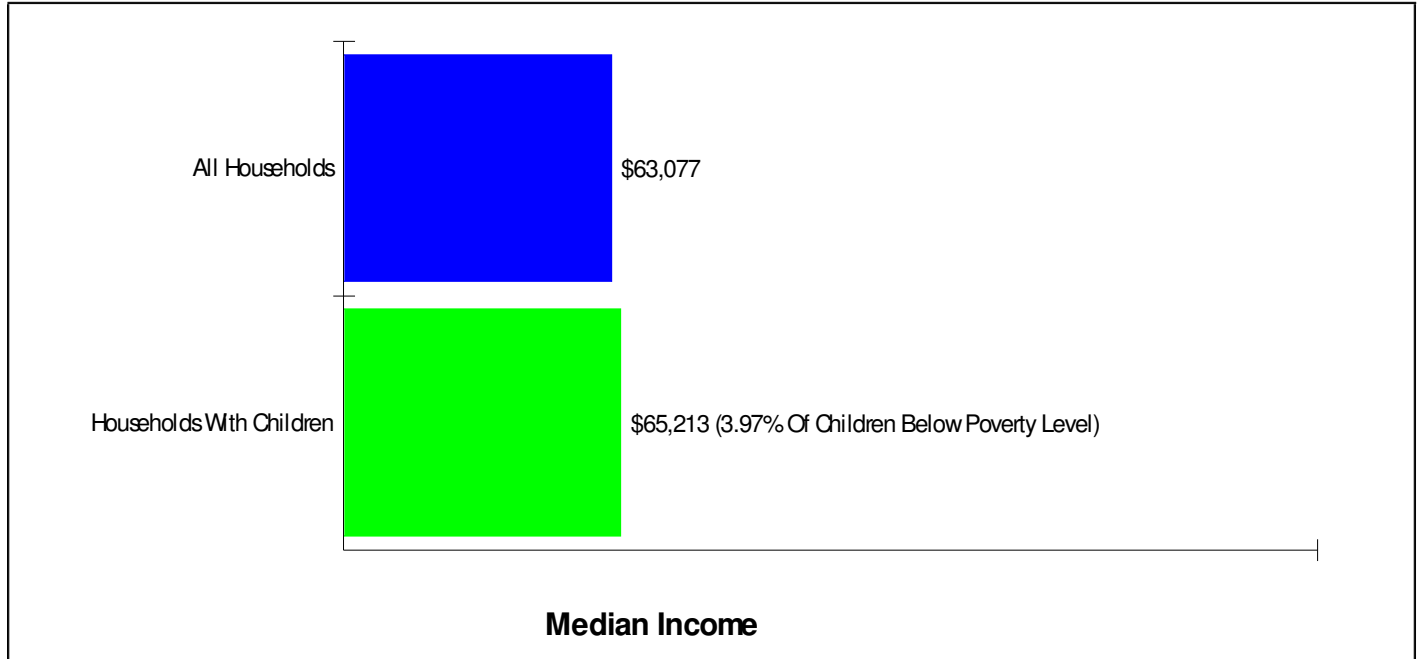

Income FOR NAZARETH AREA SCHOOLS