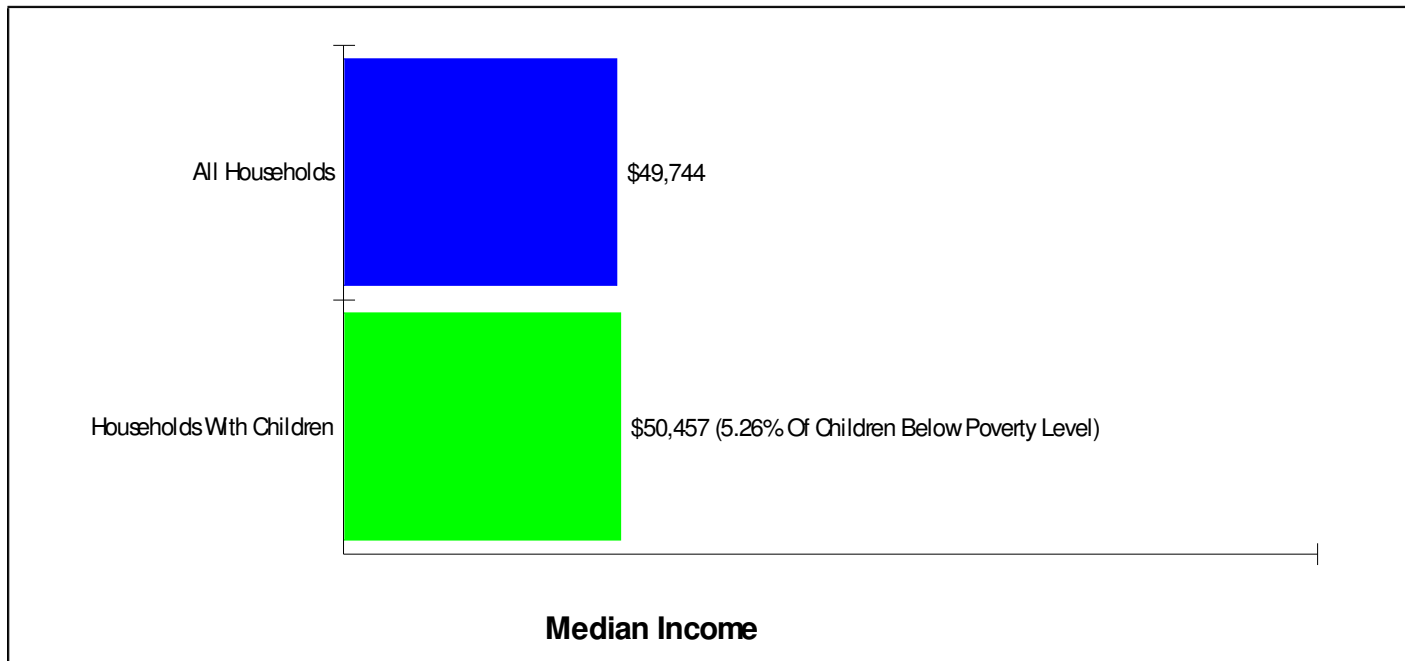

Income FOR WILSON AREA SCHOOLS