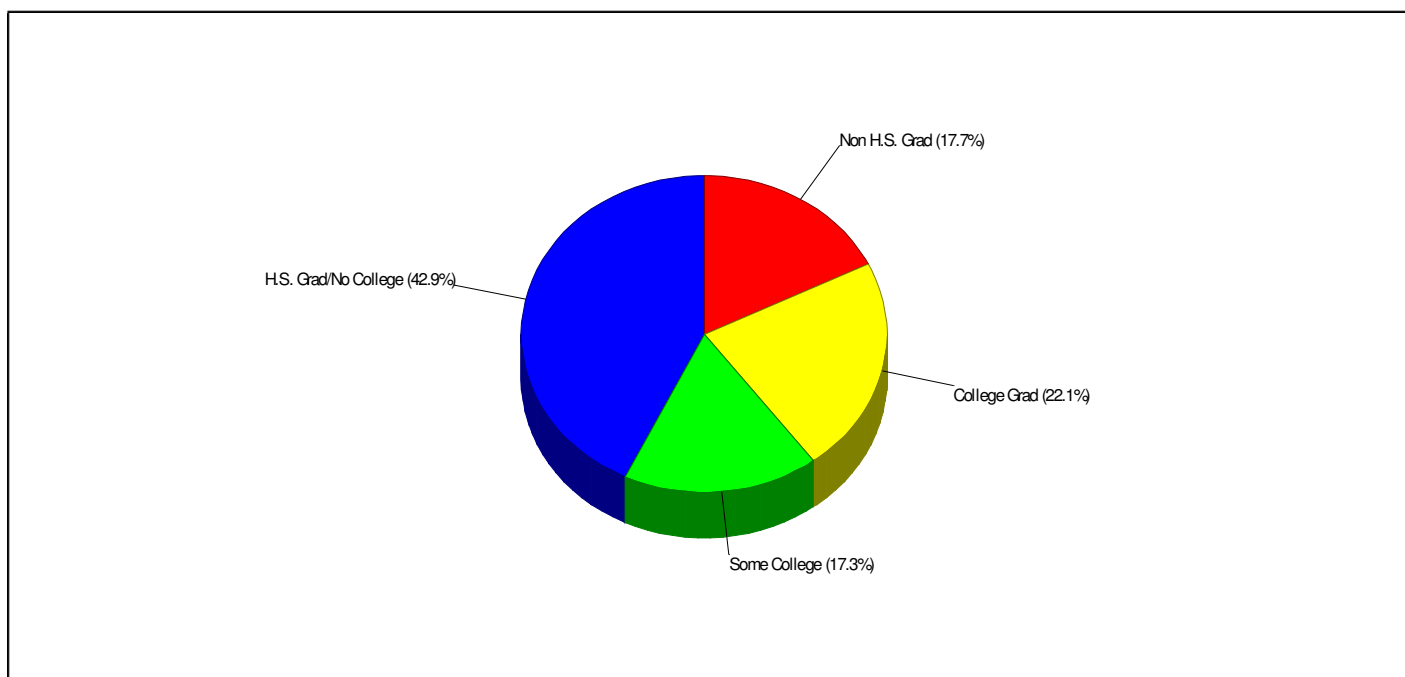

Parent Education Level FOR WILSON AREA SCHOOLS

Prepared by RE/MAX Real Estate