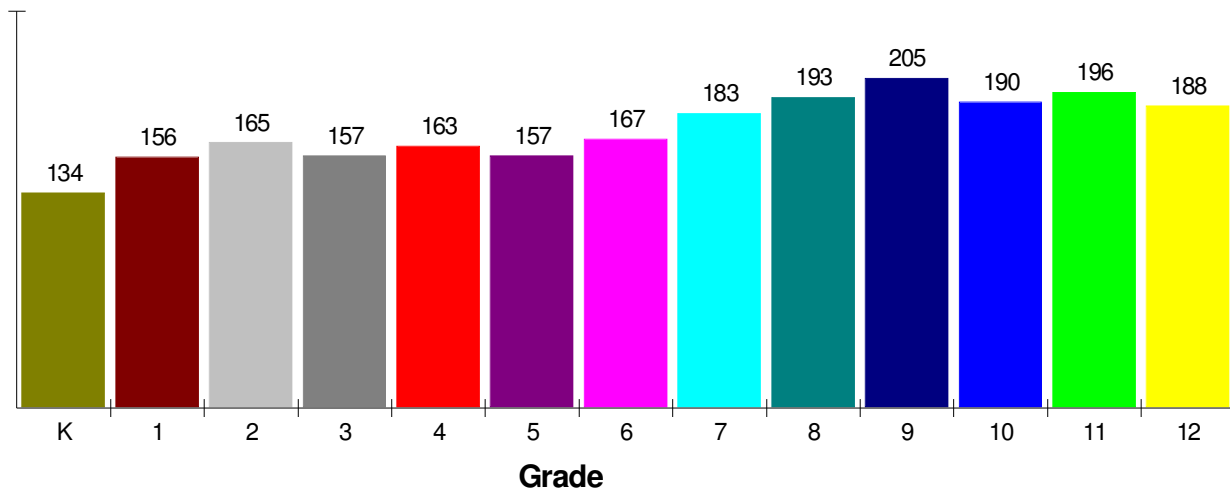

WEST EASTON, BOROUGH OF, PA

School Information

West Easton, Borough of

Prepared by RE/MAX Real Estate

**General Facts
FOR WILSON AREA SCHOOLS**

WILSON AREA SCHOOLS
2040 WASHINGTON BLVD
EASTON, PA 18042

| | | |
|-----------------------------------|---------------|----------------------------|
| Type: | (484)373-6000 | Independent Local District |
| Grade Range: | | K - 12 |
| Schools: | | 5 |
| Teacher: | | 146 |
| Students: | | 2,254 |
| Student/Teacher Ratio: | | 15.4 To 1 |
| Student/Librarian Ratio: | | 866.9 To 1 |
| Secondary Student/Guidance Ratio: | | 155.8 To 1 |

**Student Enrollment By Grade
FOR WILSON AREA SCHOOLS**

Total Enrollment = 2,254

National Enrollment Ranking: 4,390 of 15,679 (72nd Percentile)
State Enrollment Ranking: 277 of 529 (47th Percentile)

Prepared by RE/MAX Real Estate