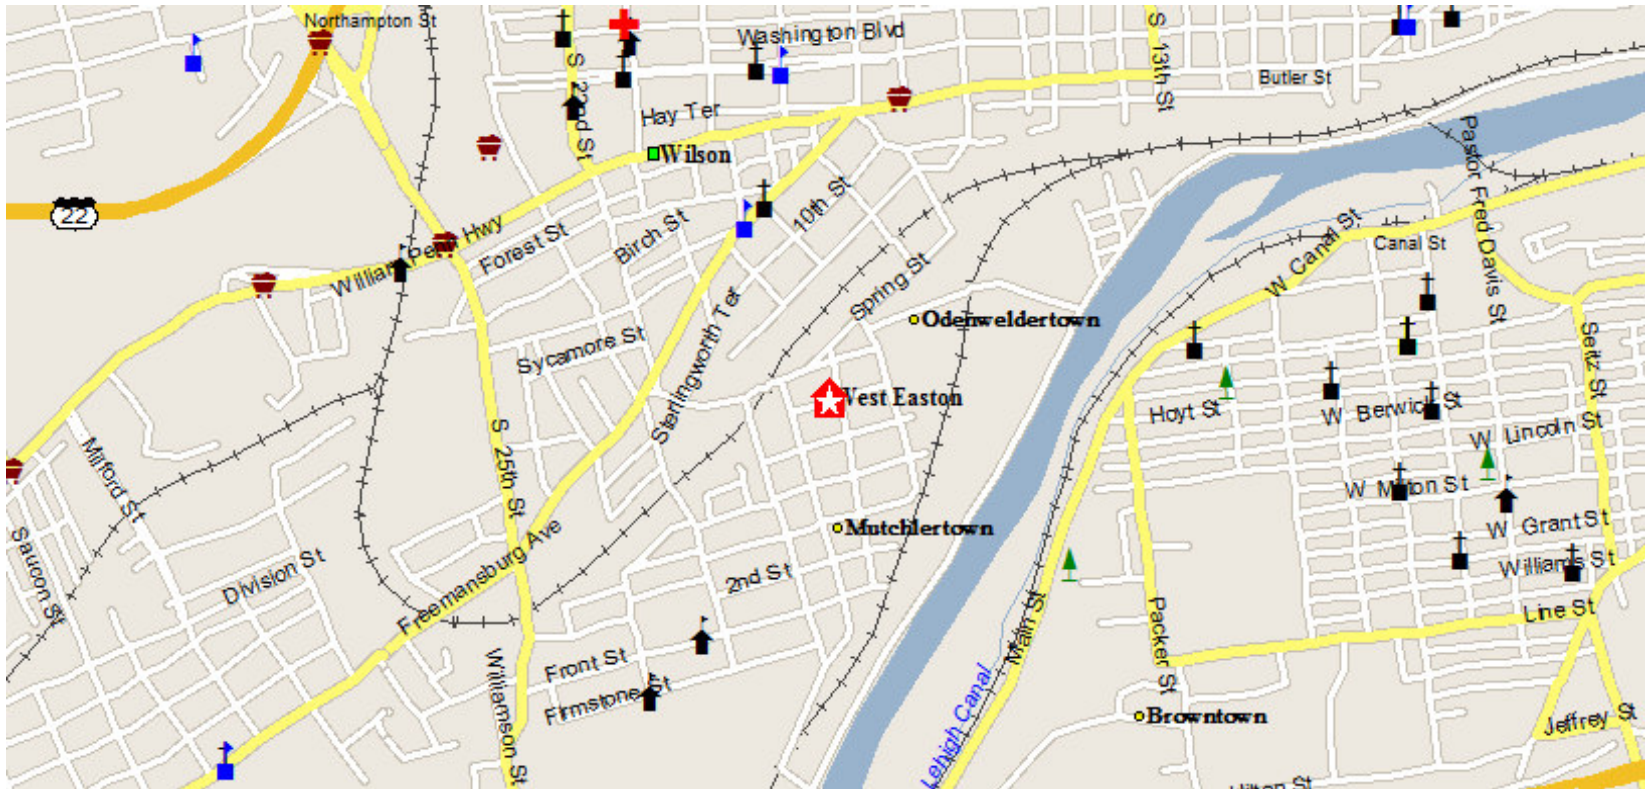

WEST EASTON, BOROUGH OF, PA

School Information

West Easton, Borough of

Prepared by RE/MAX Real Estate

**General Facts
FOR WILSON AREA SCHOOLS**

WILSON AREA SCHOOLS
2040 WASHINGTON BLVD
EASTON, PA 18042

| | | |
|-----------------------------------|---------------|----------------------------|
| Type: | (484)373-6000 | Independent Local District |
| Grade Range: | | K - 12 |
| Schools: | | 5 |
| Teacher: | | 146 |
| Students: | | 2,254 |
| Student/Teacher Ratio: | | 15.4 To 1 |
| Student/Librarian Ratio: | | 866.9 To 1 |
| Secondary Student/Guidance Ratio: | | 155.8 To 1 |

School Funding FOR WILSON AREA SCHOOLS

Public Schools for District

AVONA ELEMENTARY SCHOOL
 2317 FRONT STREET, EASTON, PA 18042
Distance from Subject: 0.4 Miles
Student/Teacher Ratio: 15.1 to 1
Mascot: All Stars
School Type: Regular
Students/Teachers: 227/15
School Colors : Gold & Royal
Phone: (484)373-6250
Grades: K - 5