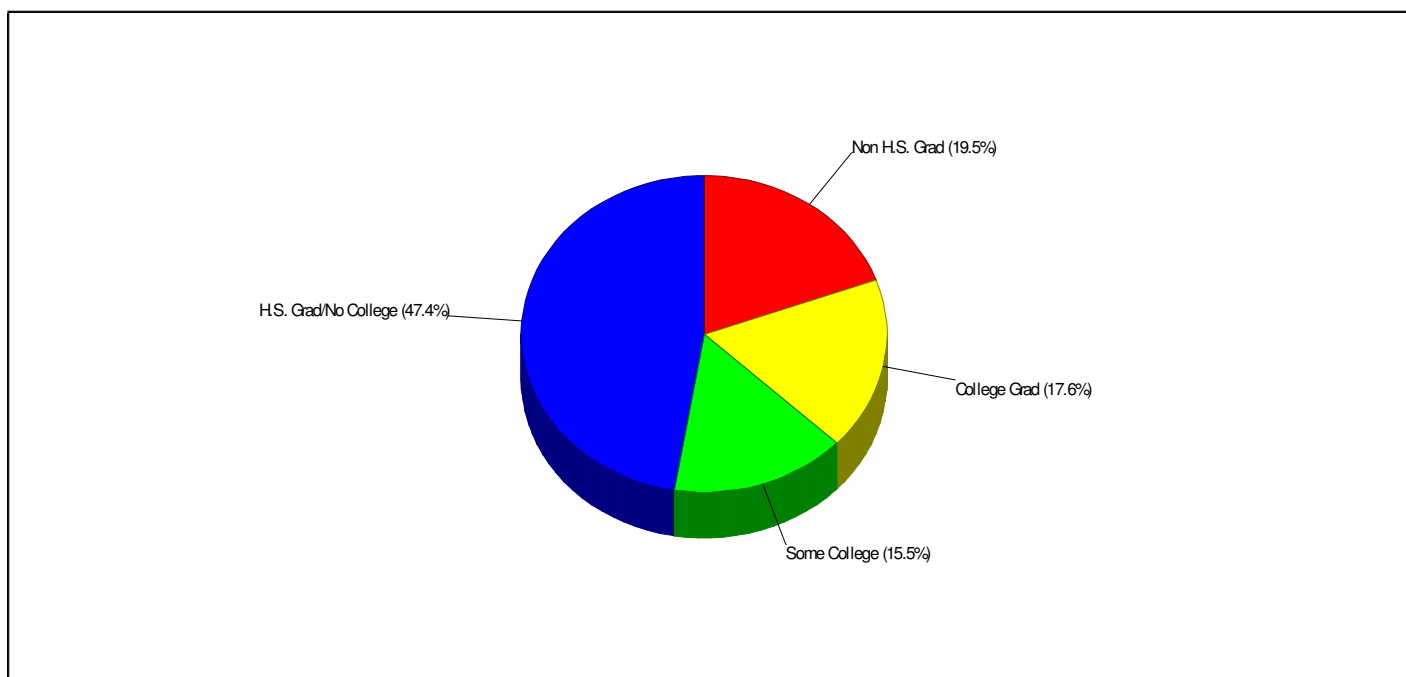

Parent Education Level FOR NORTHERN LEHIGH SCHOOLS

Prepared by RE/MAX Real Estate