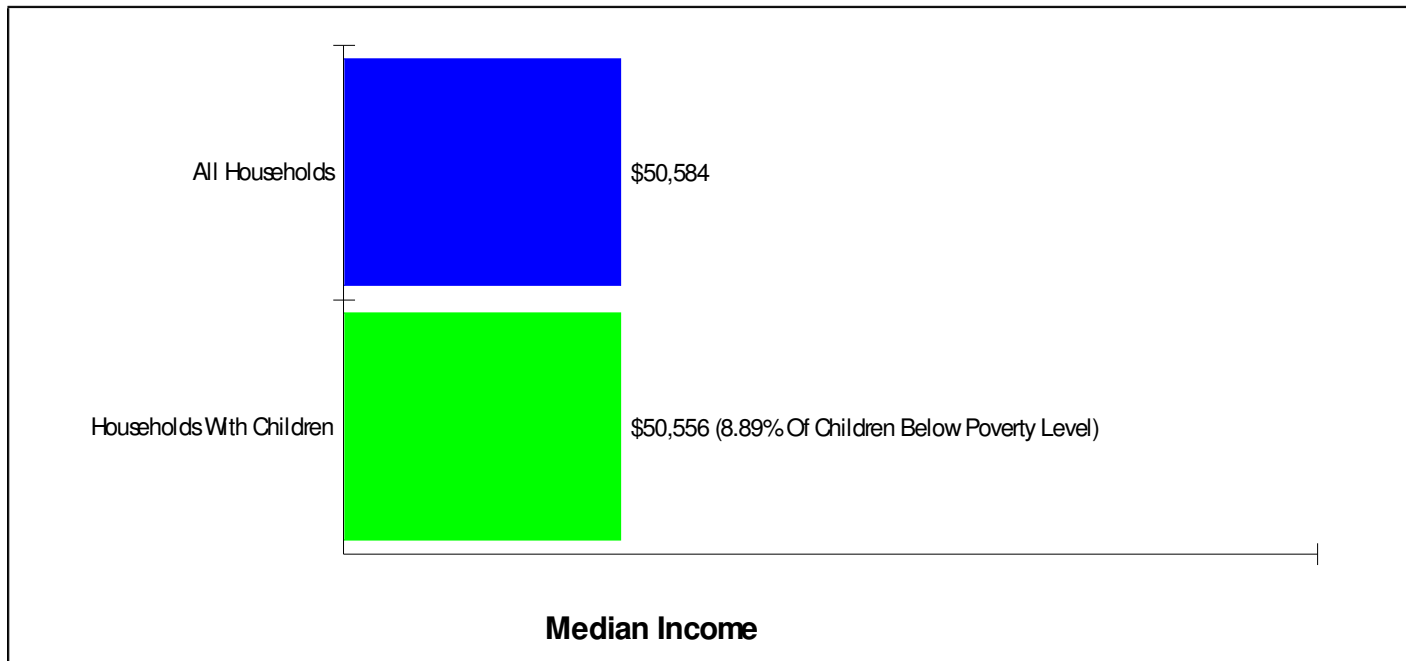

Phone: (610)767-9827
Grades: K - 2

Distance from Subject: 3.1 Miles
Student/Teacher Ratio: 15.3 to 1
Mascot: Bulldogs

School Type: Regular
Students/Teachers: 382/25
School Colors : Navy & White

Income FOR NORTHERN LEHIGH SCHOOLS